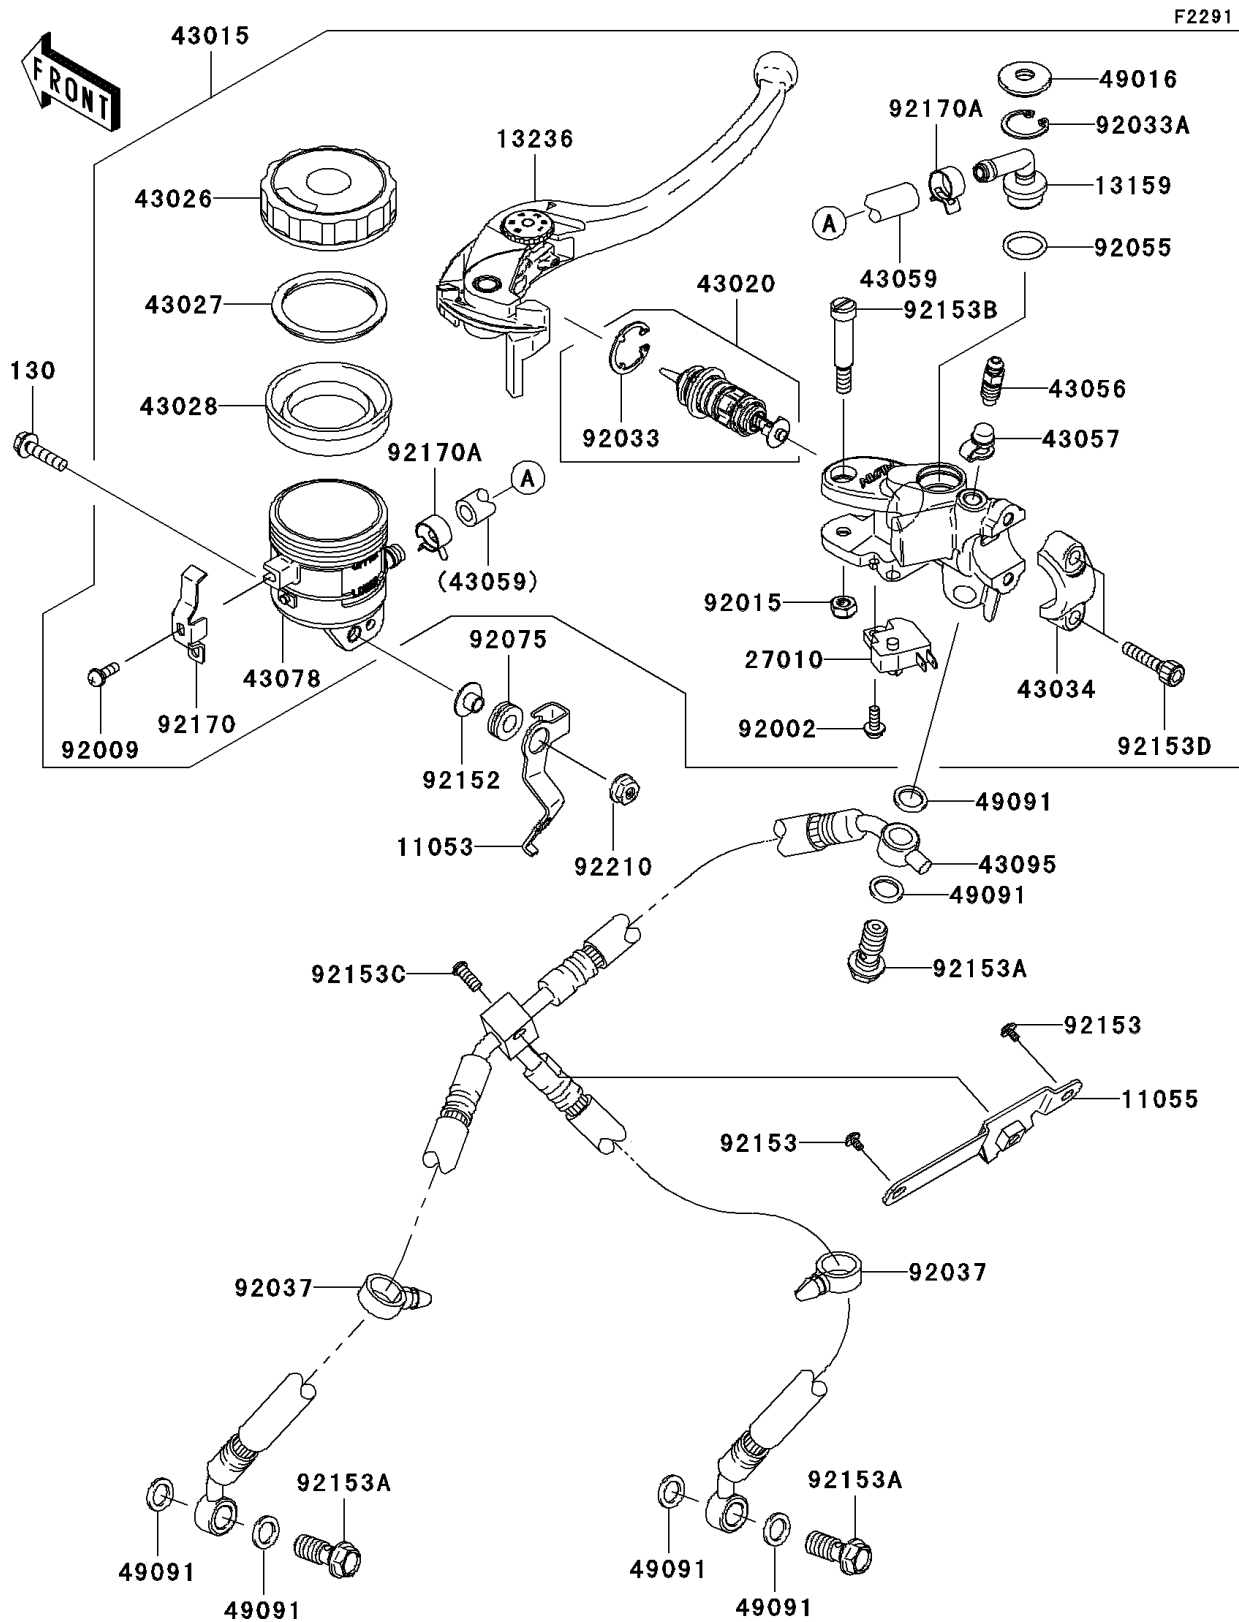

2009 Ninja[®] ZX[™]-10R

PARTS DIAGRAM

Front Master Cylinder

2009 Ninja® ZX™-10R

PARTS LIST

Front Master Cylinder

ITEM NAME

PART NUMBER

QUANTITY
