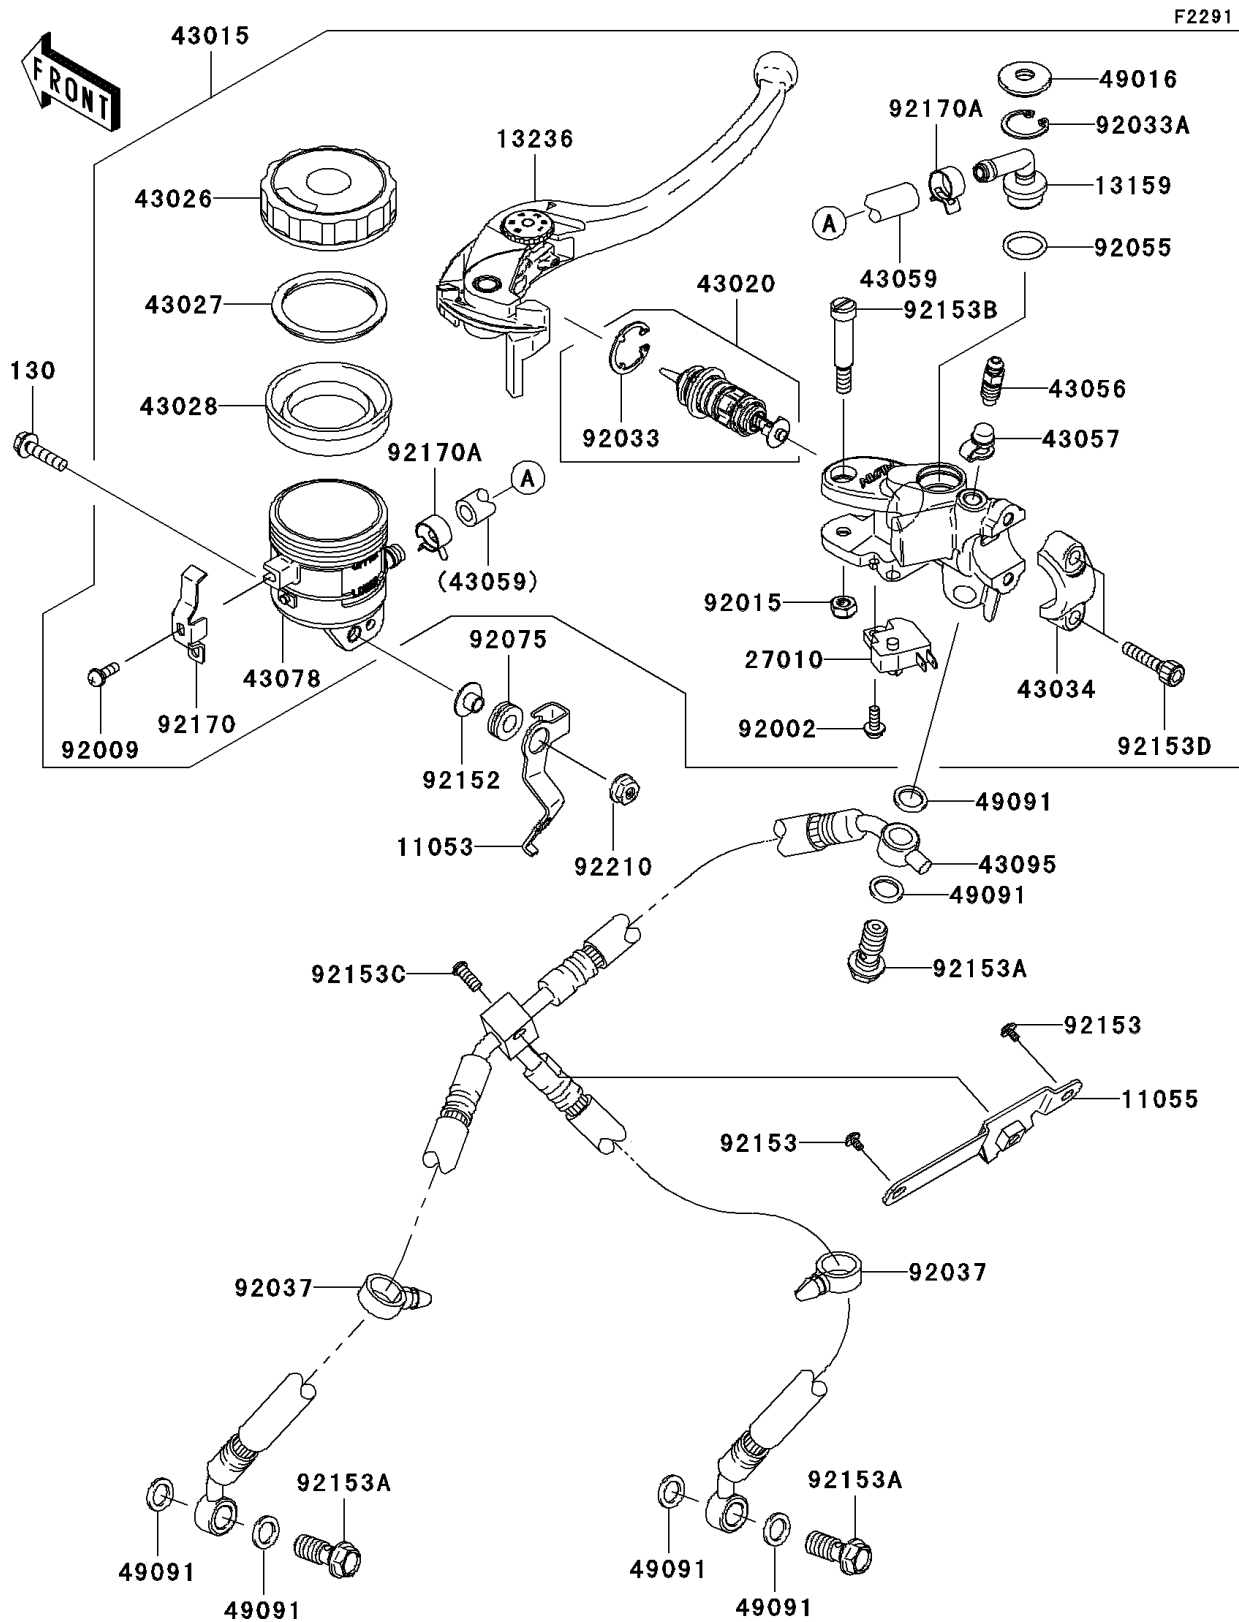

2008 Ninja[®] ZX[™]-10R

PARTS DIAGRAM

Front Master Cylinder

2008 Ninja® ZX™-10R

PARTS LIST

Front Master Cylinder

ITEM NAME

PART NUMBER

QUANTITY
