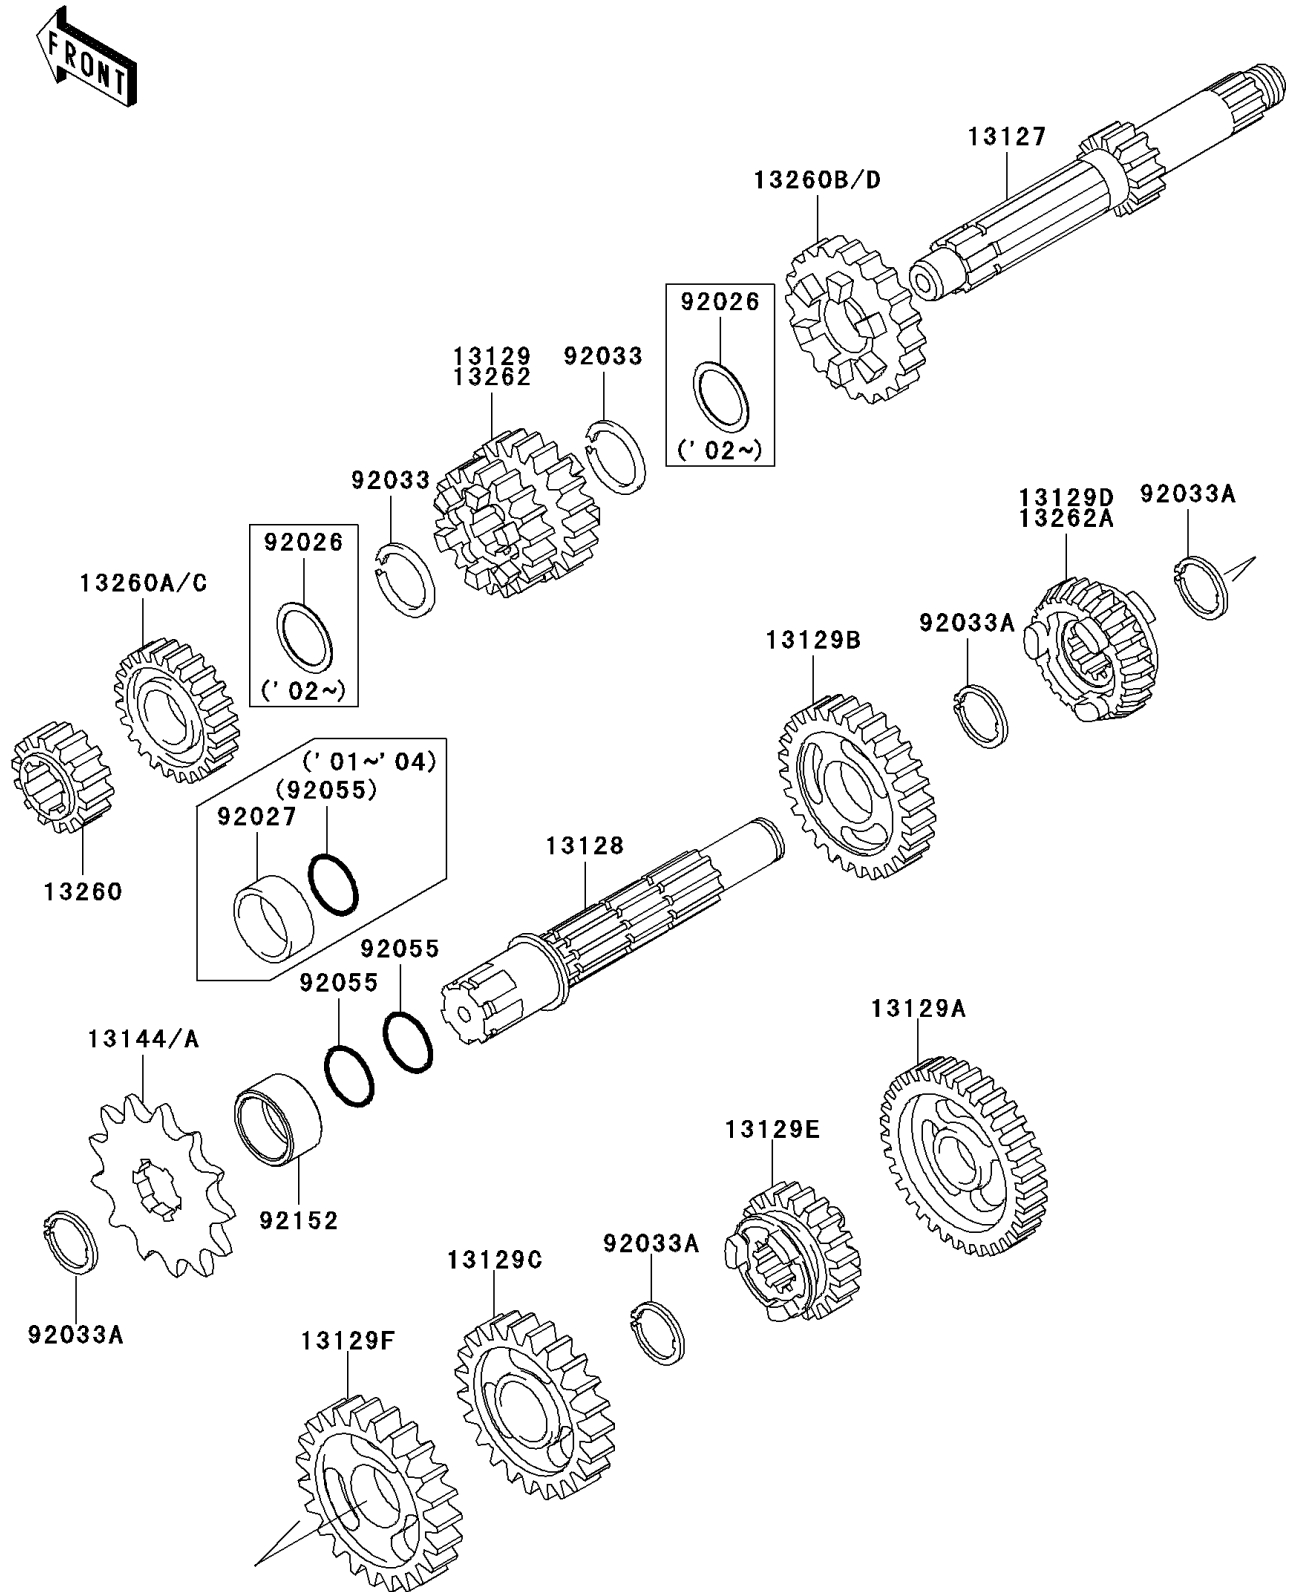

2004 KX85

PARTS DIAGRAM

Transmission

E1361

2004 KX85

PARTS LIST

Transmission

Kawasaki

Let the Good Times Roll®

ITEM NAME

PART NUMBER

QUANTITY
