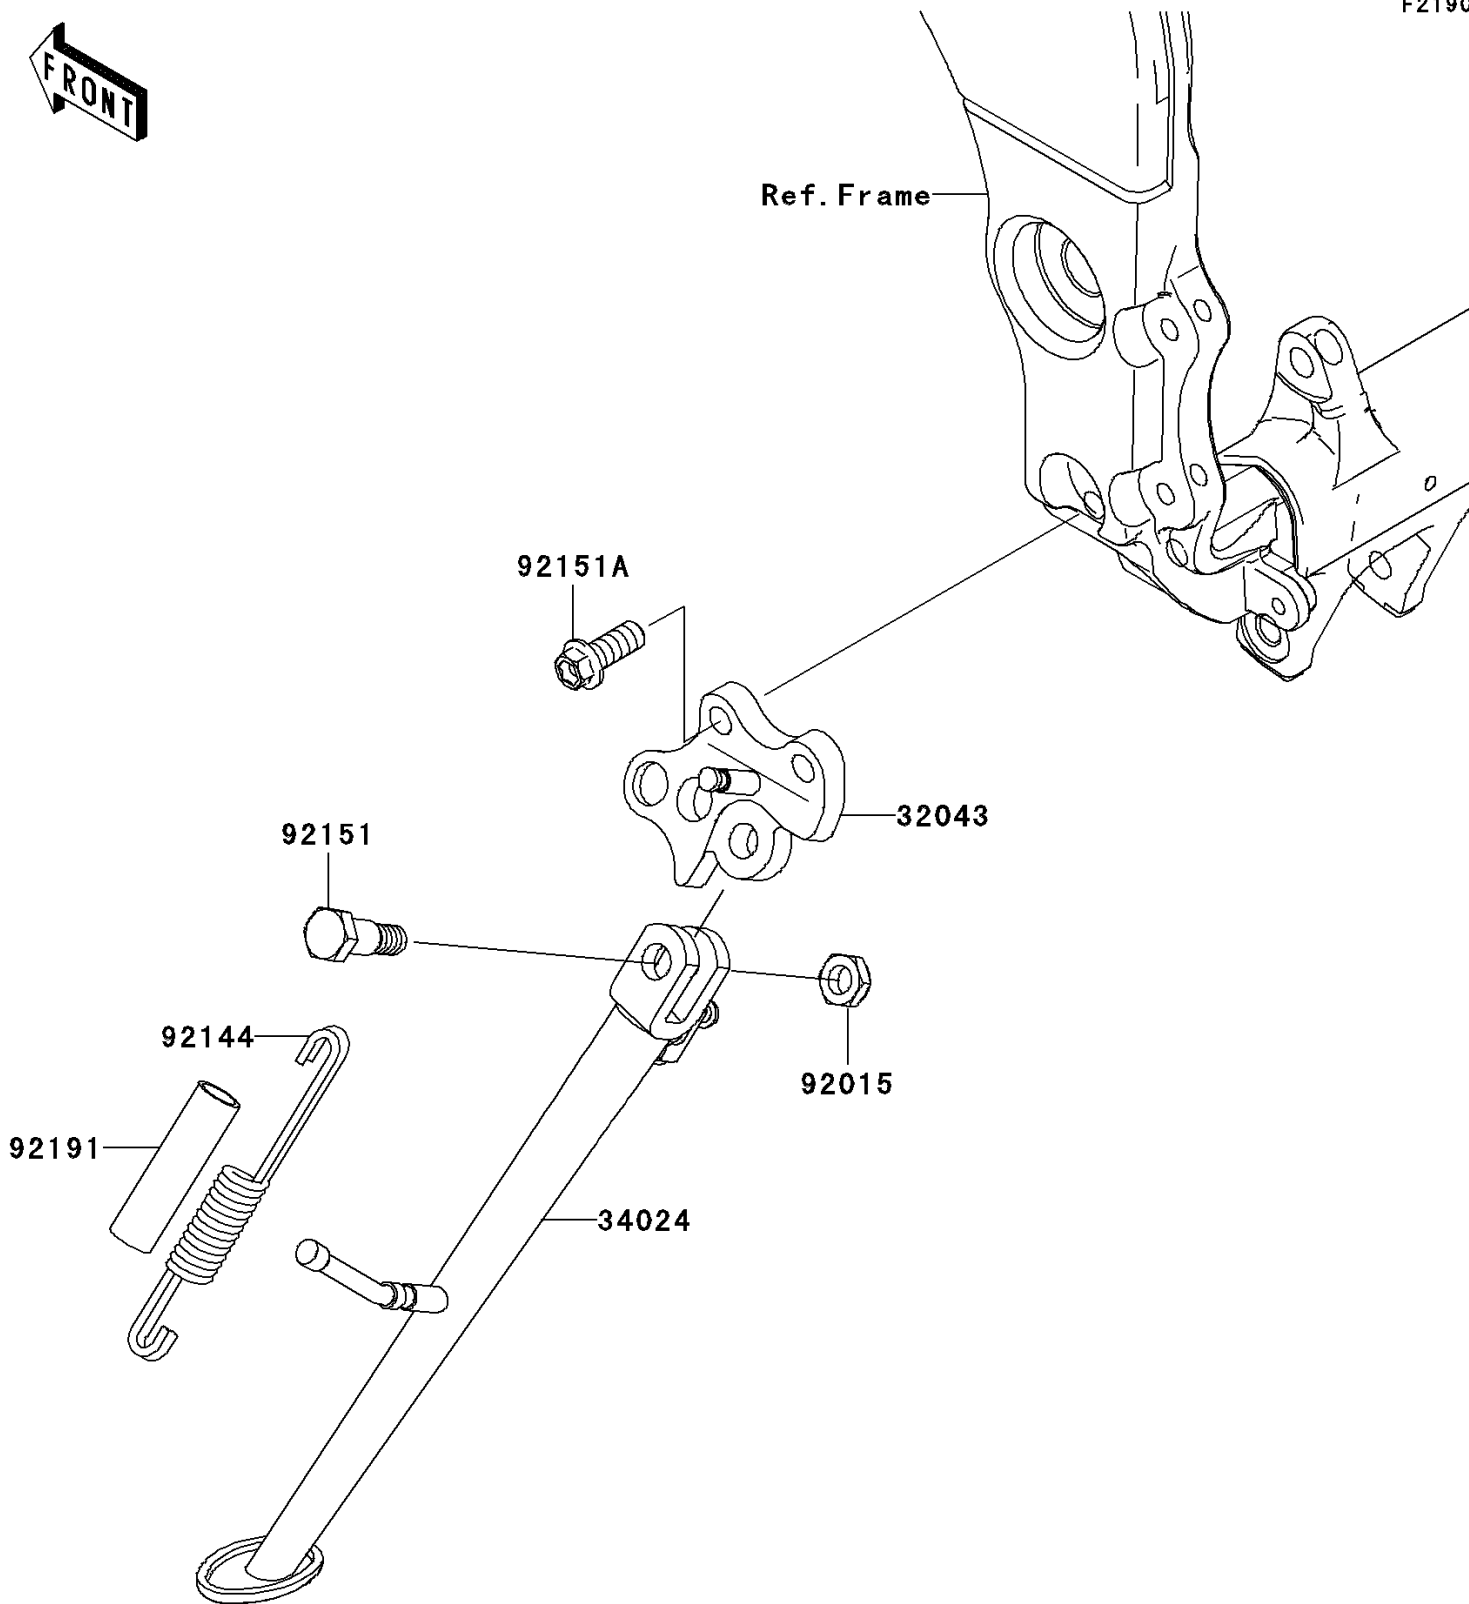

2009 Ninja® ZX™-10R

PARTS DIAGRAM

Stand(s)

Kawasaki

Let the Good Times Roll®

F2190

2009 Ninja® ZX™-10R

PARTS LIST

Stand(s)

Kawasaki
Let the Good Times Roll®

ITEM NAME

PART NUMBER

QUANTITY
