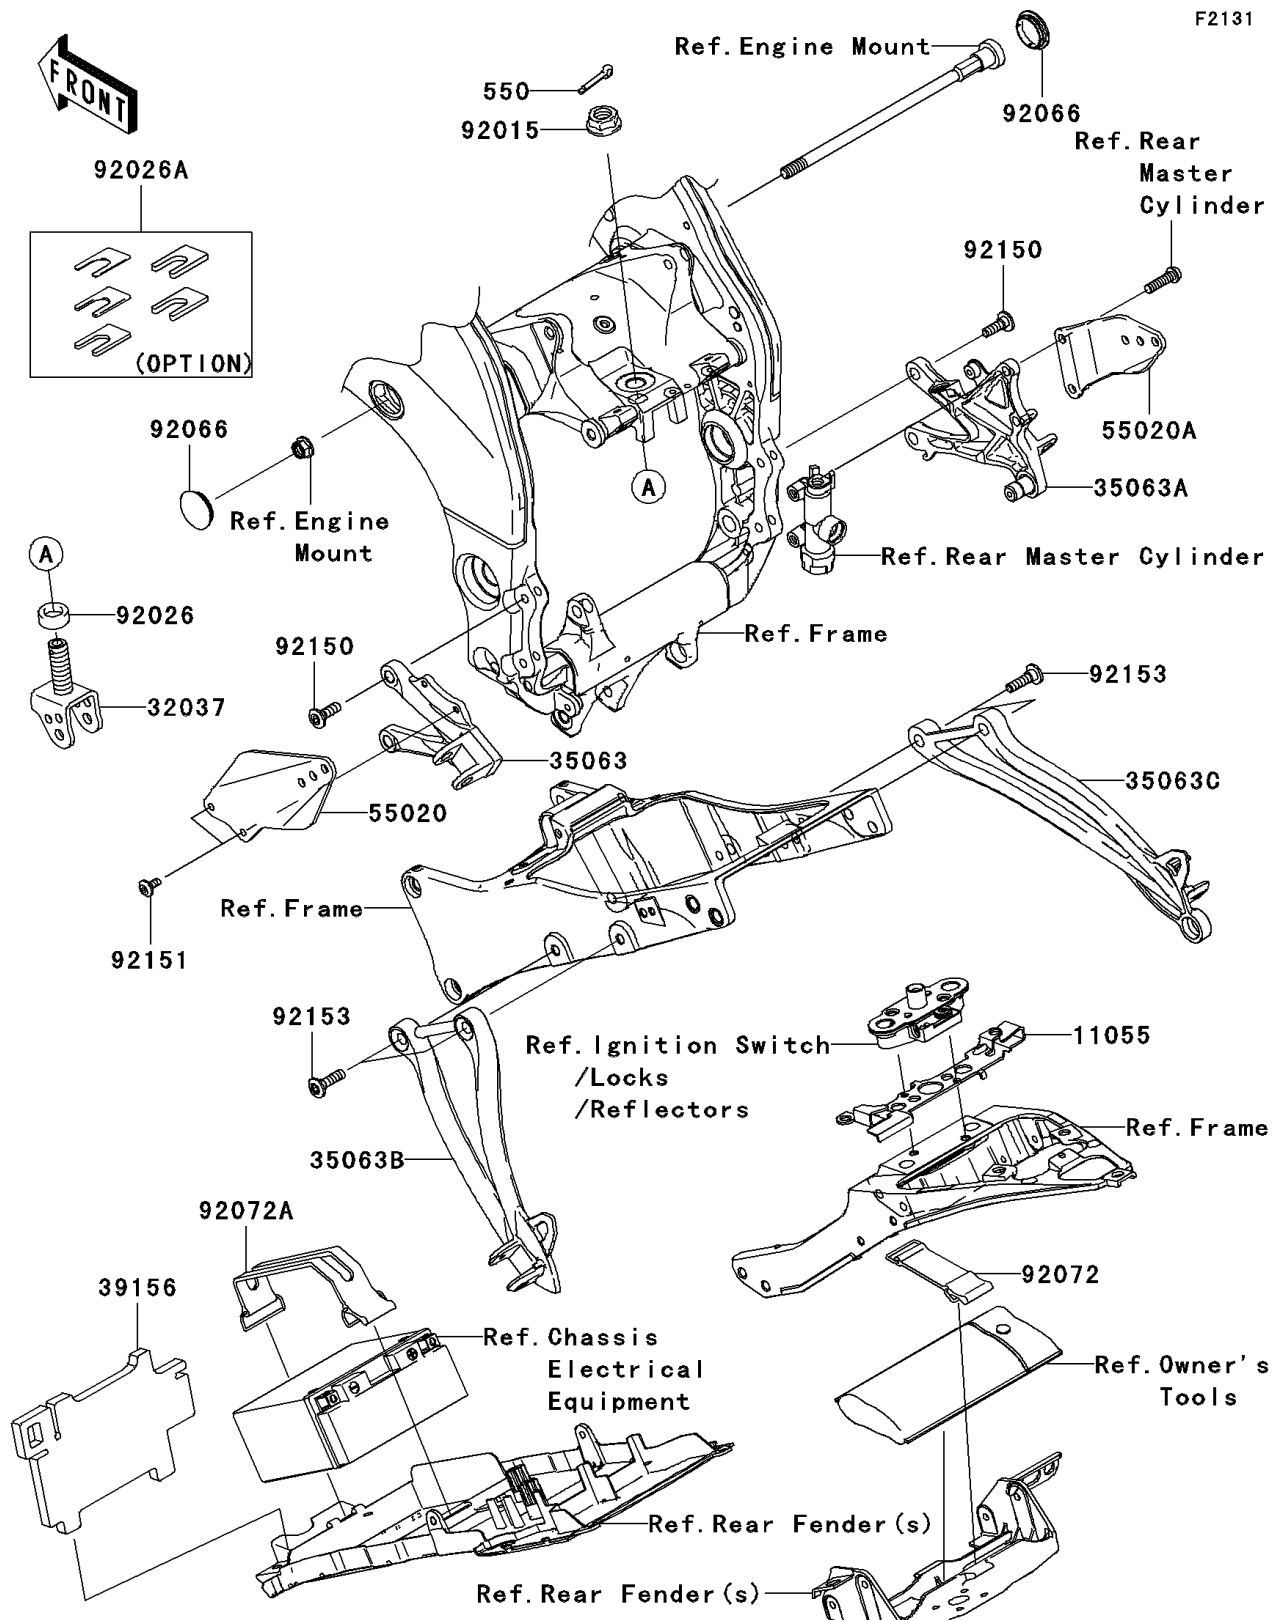

# 2009 Ninja<sup>®</sup> ZX<sup>™</sup>-10R

## PARTS DIAGRAM

### Frame Fittings

## PARTS LIST Frame Fittings

ITEM NAME	PART NUMBER	QUANTITY
-----------	-------------	----------

---