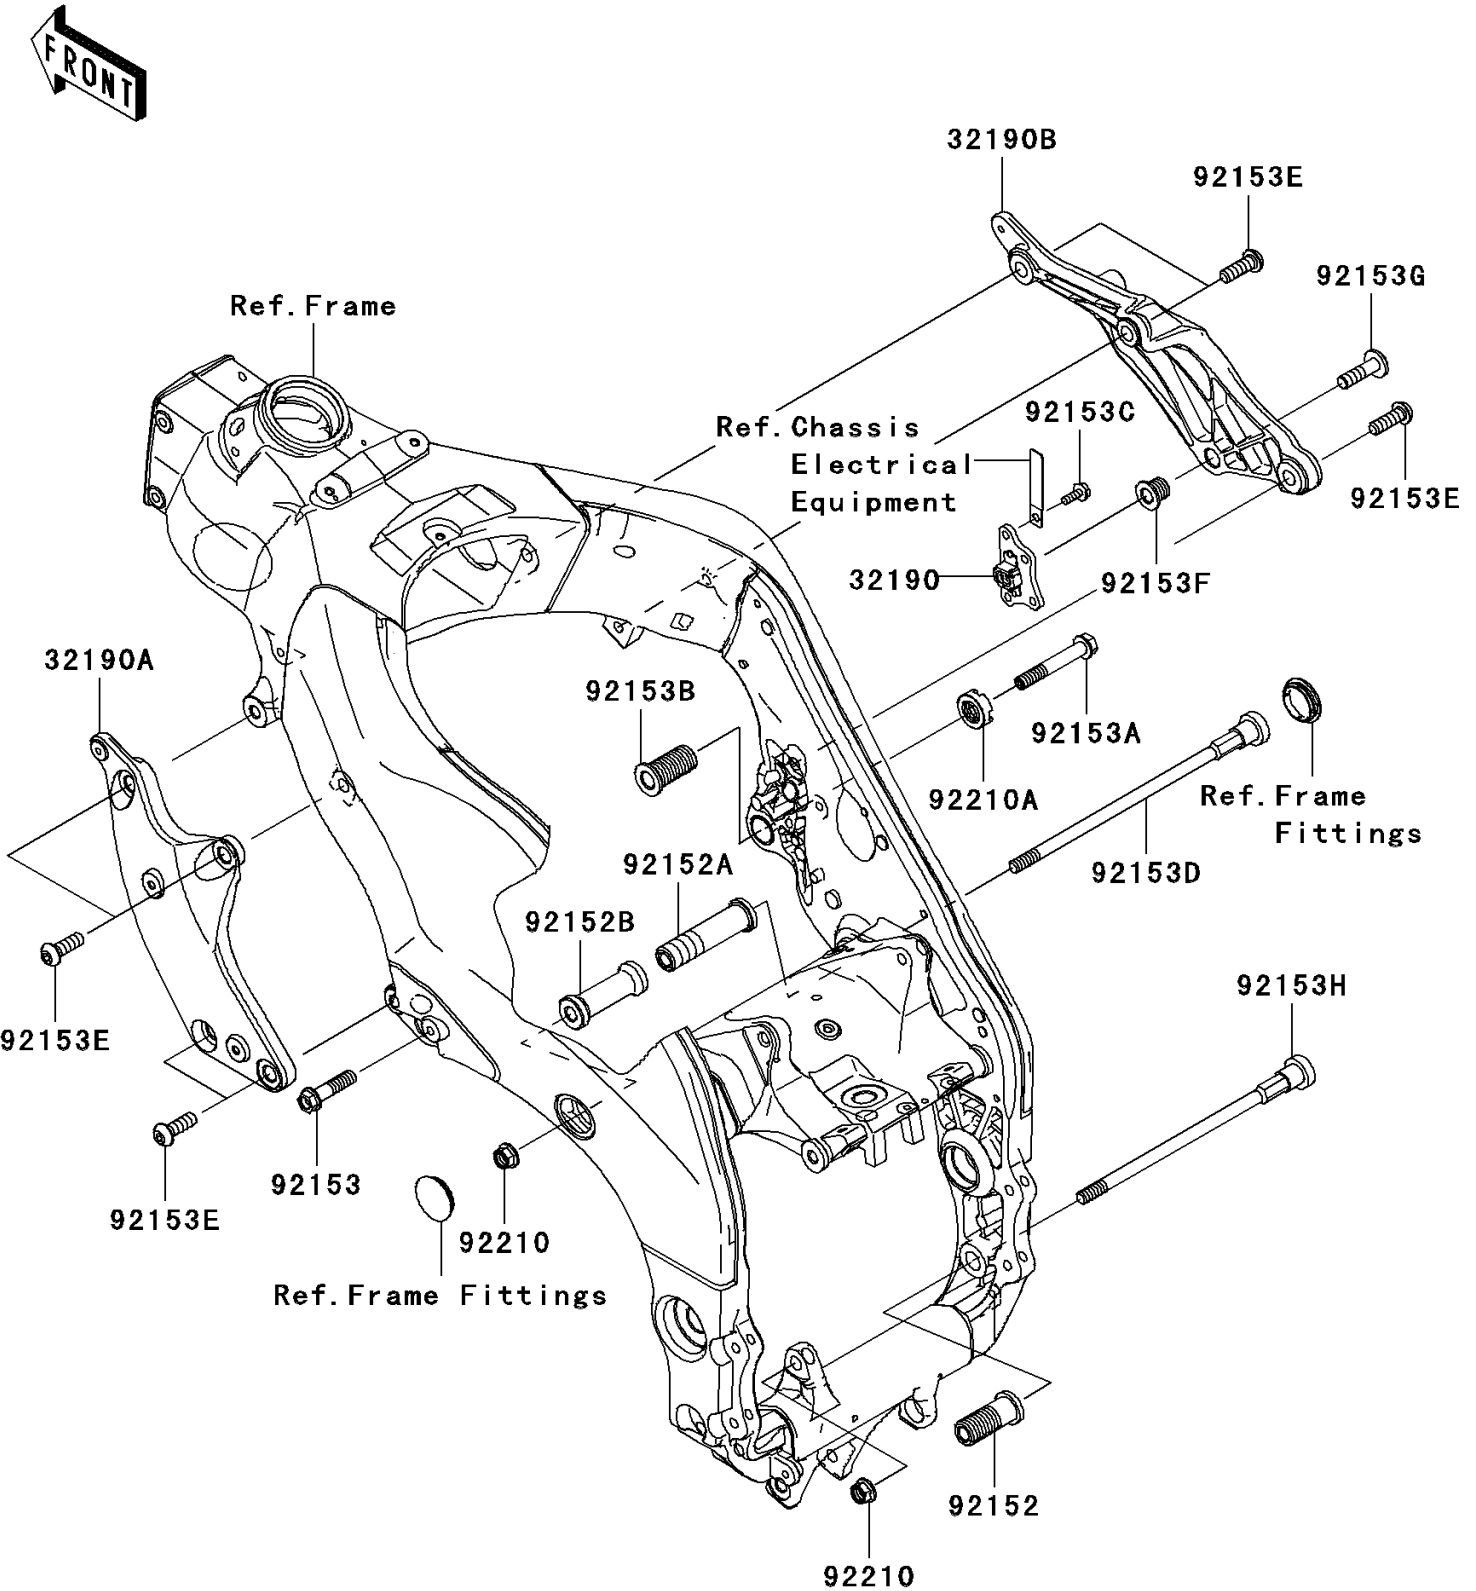

2009 Ninja® ZX™-10R

PARTS DIAGRAM

Engine Mount

F2122

2009 Ninja® ZX™-10R

PARTS LIST

Engine Mount

ITEM NAME

PART NUMBER

QUANTITY
