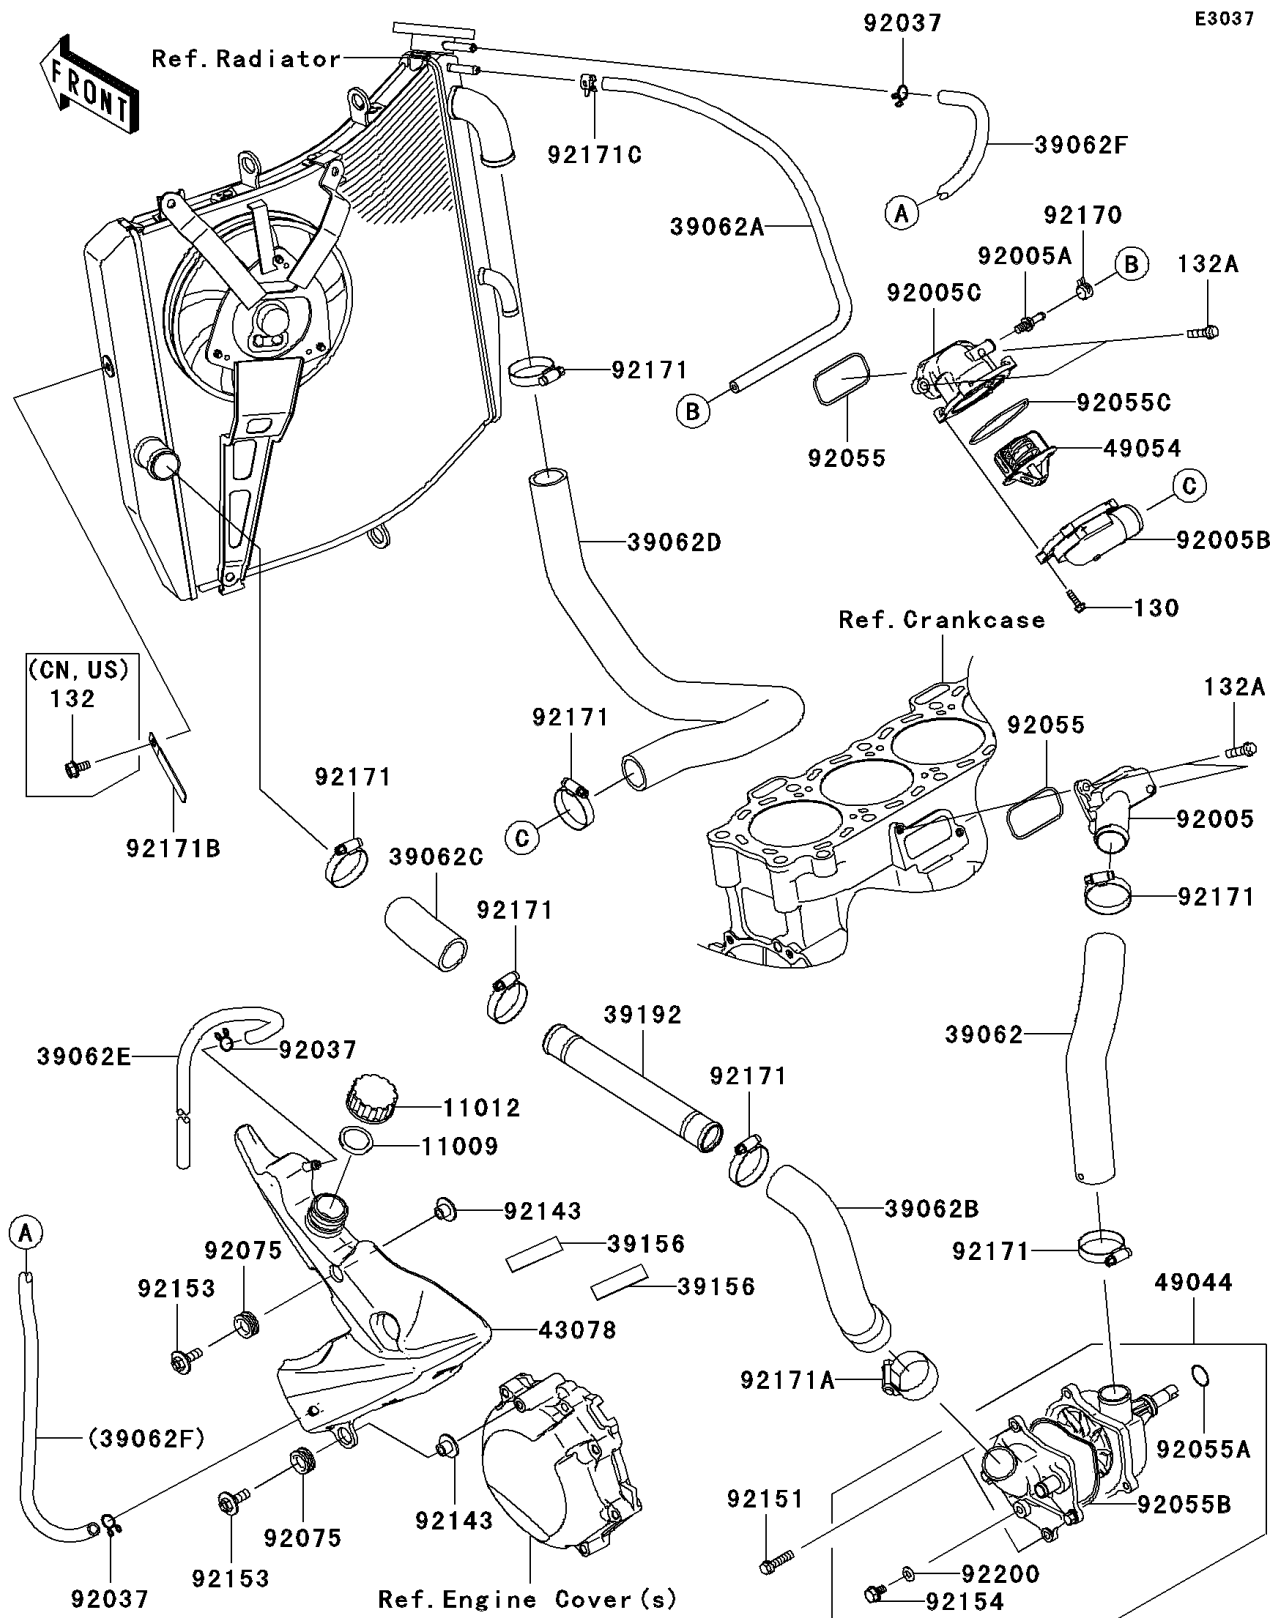

2008 Ninja[®] ZX[™]-10R

PARTS DIAGRAM

Water Pipe

2008 Ninja® ZX™-10R

PARTS LIST

Water Pipe

ITEM NAME

PART NUMBER

QUANTITY
