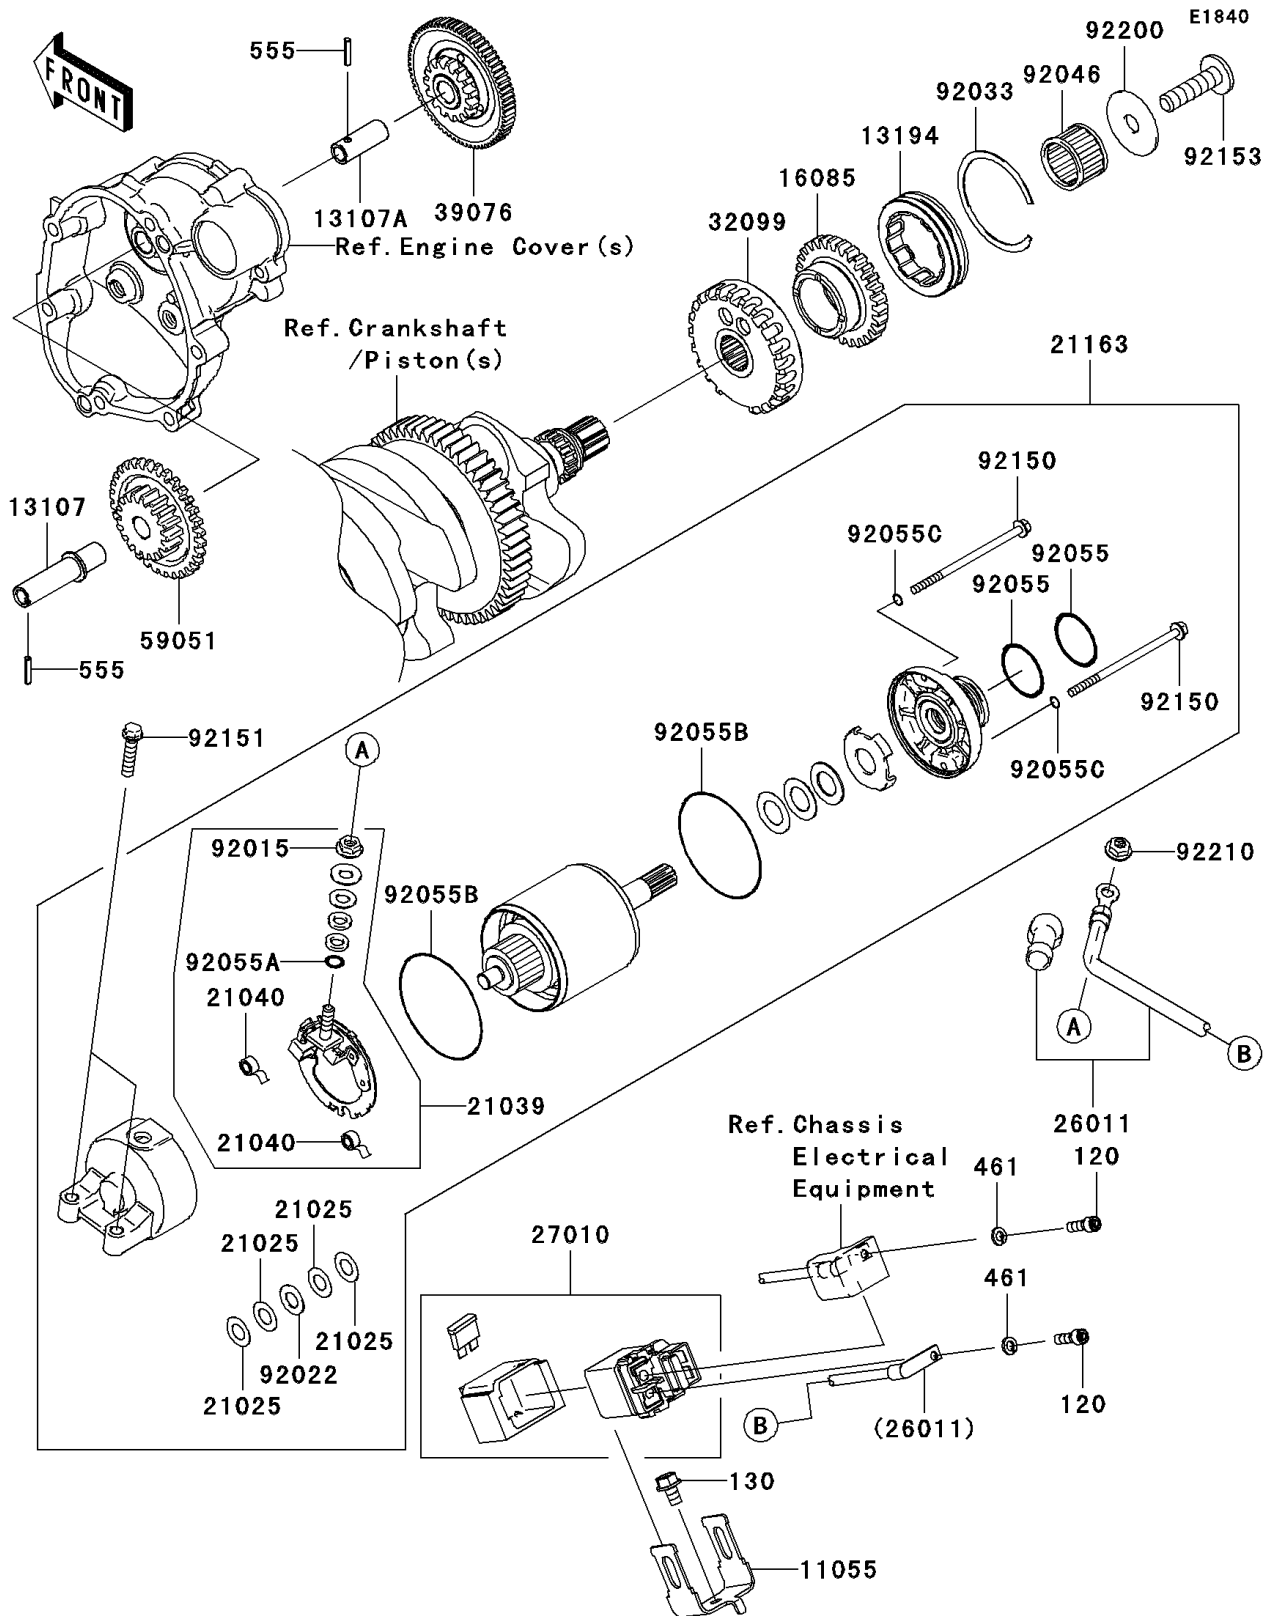

2009 Ninja[®] ZX[™]-10R

PARTS DIAGRAM

Starter Motor

2009 Ninja® ZX™-10R

PARTS LIST

Starter Motor

ITEM NAME

PART NUMBER

QUANTITY
