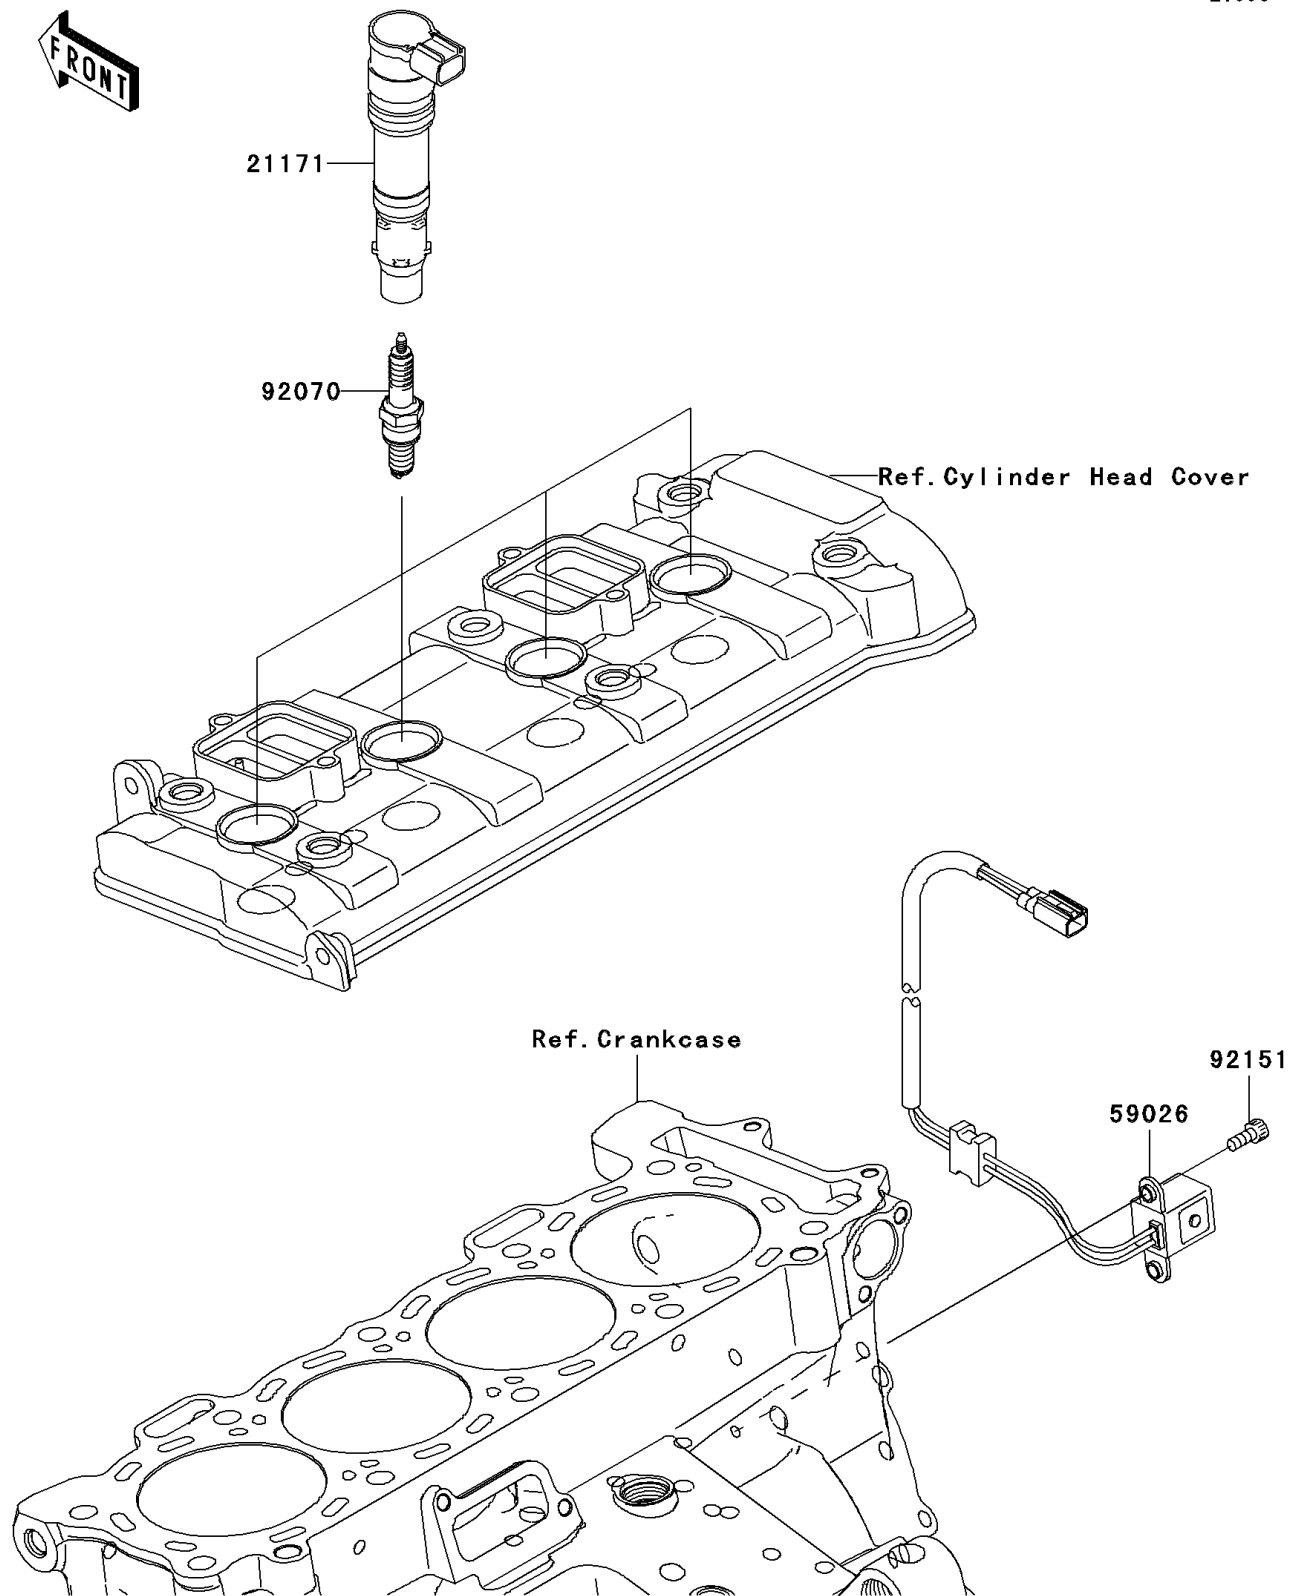

2009 Ninja[®] ZX[™]-10R

PARTS DIAGRAM

Ignition System

Kawasaki

Let the Good Times Roll[®]

E1830

2009 Ninja® ZX™-10R

PARTS LIST

Ignition System

ITEM NAME

PART NUMBER

QUANTITY
