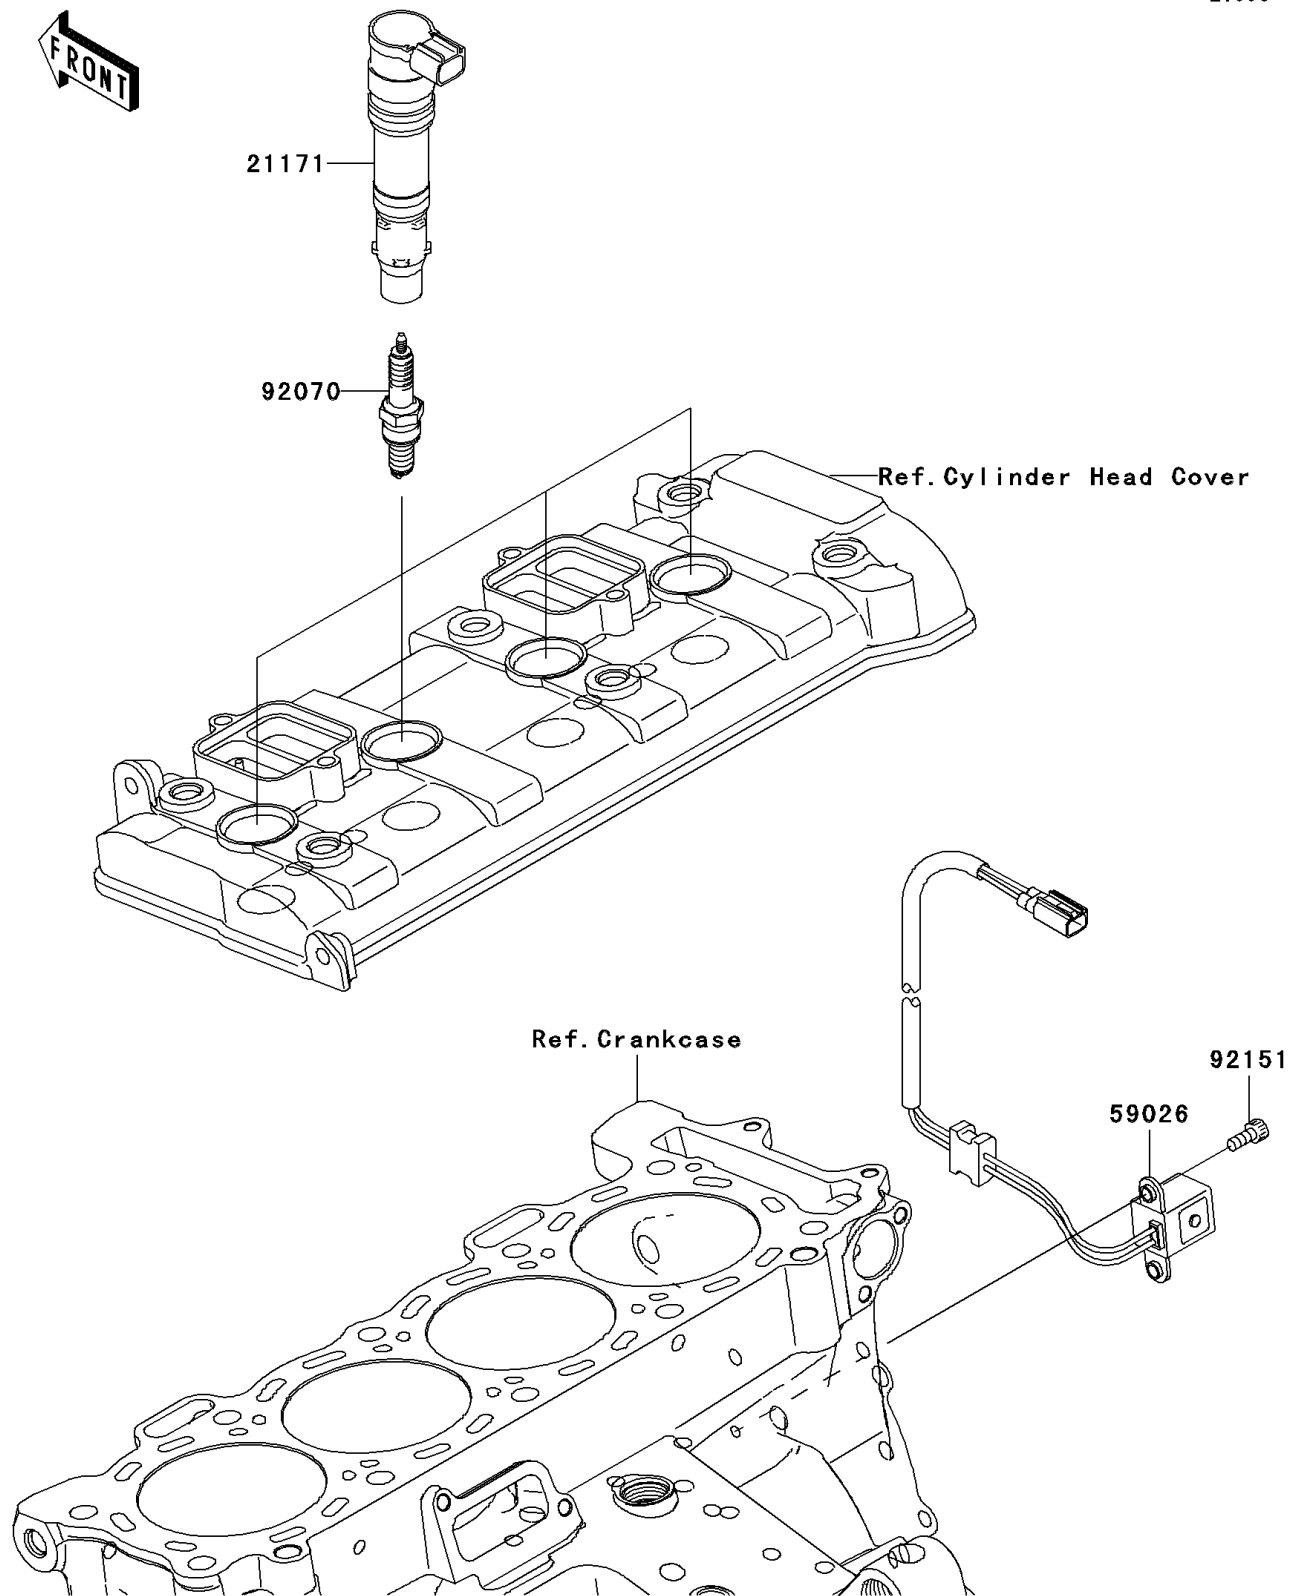

2008 Ninja[®] ZX[™]-10R

PARTS DIAGRAM

Ignition System

Kawasaki

Let the Good Times Roll[®]

E1830

2008 Ninja® ZX™-10R

PARTS LIST

Ignition System

ITEM NAME	PART NUMBER	QUANTITY
COIL-ASSY-IGNITION (Ref # 21171)	21171-0005	4
COIL-PULSING (Ref # 59026)	59026-0031	1
PLUG-SPARK,CR9EIA(NGK) (Ref # 92070)	92070-0014	4
BOLT,SOCKET,5X12 (Ref # 92151)	92151-1118	2