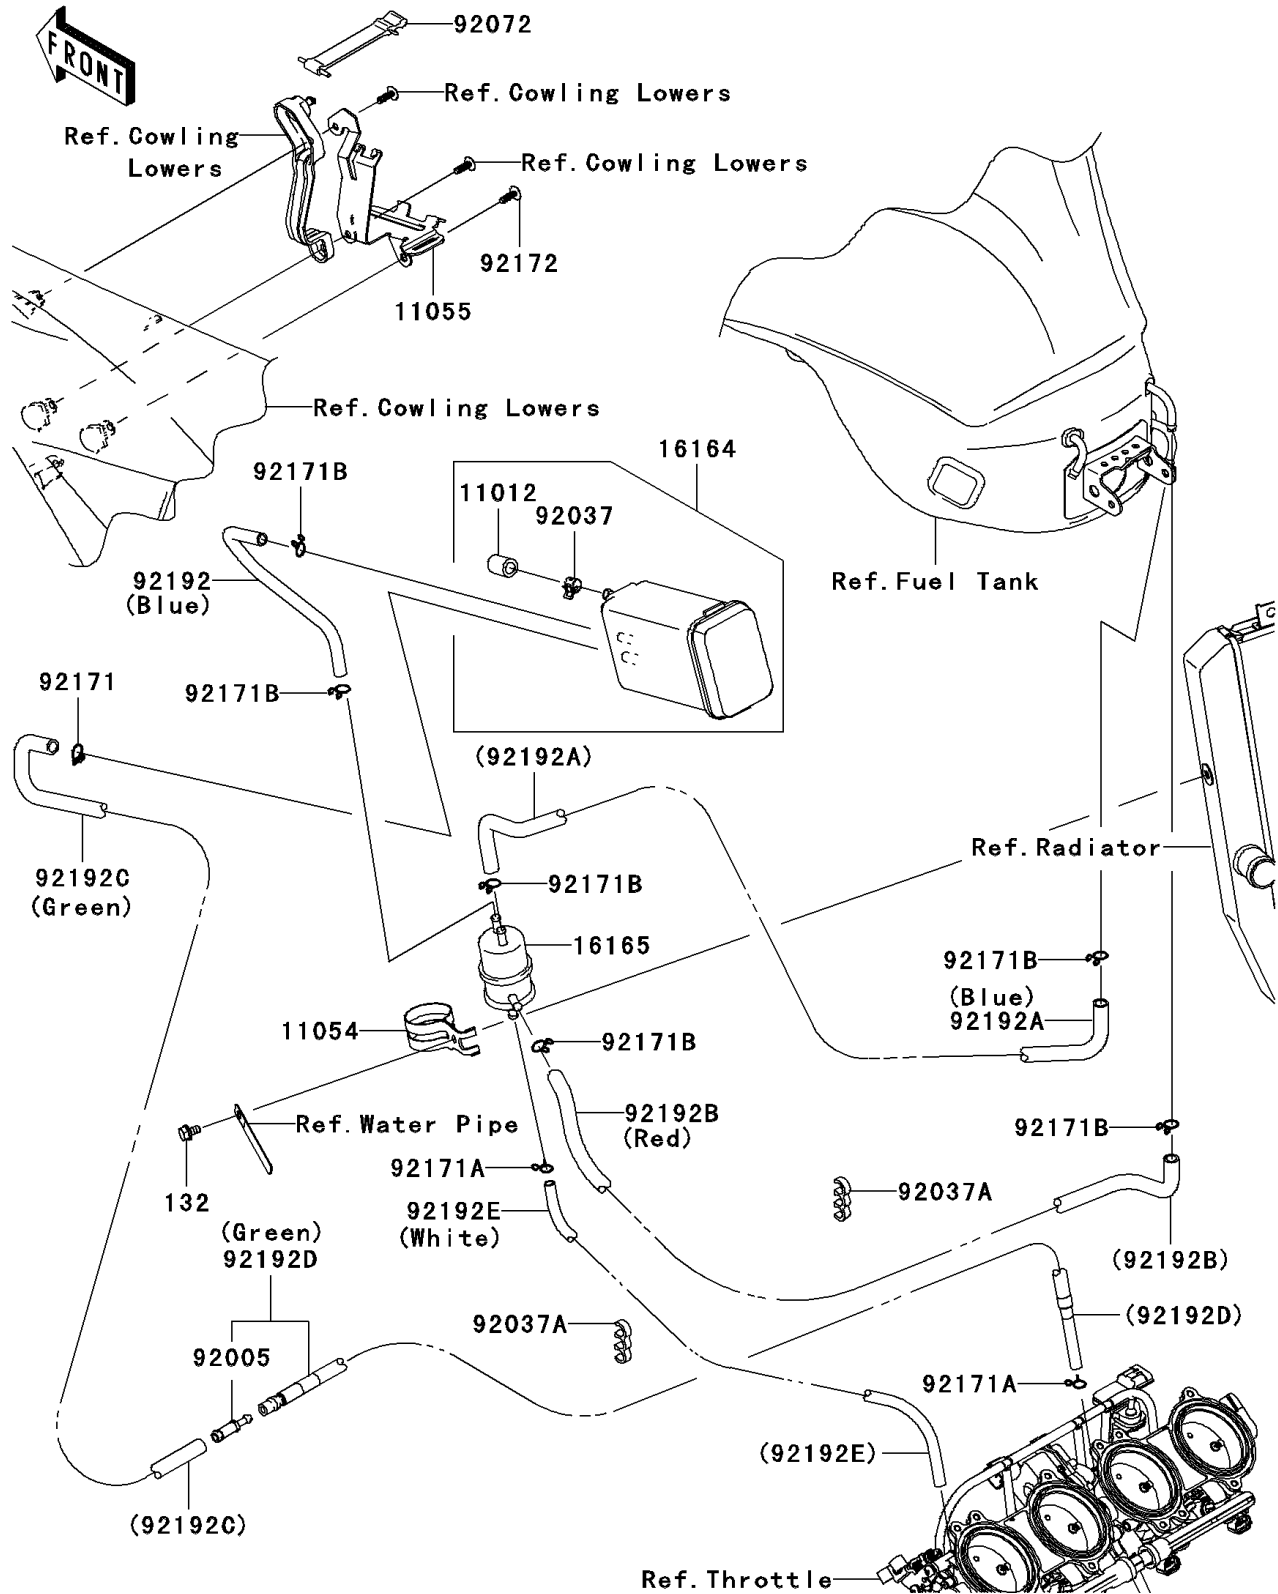

2009 Ninja[®] ZX[™]-10R

PARTS DIAGRAM

Fuel Evaporative System(CA)

E1650

2009 Ninja® ZX™-10R

PARTS LIST

Fuel Evaporative System(CA)

ITEM NAME

PART NUMBER

QUANTITY
