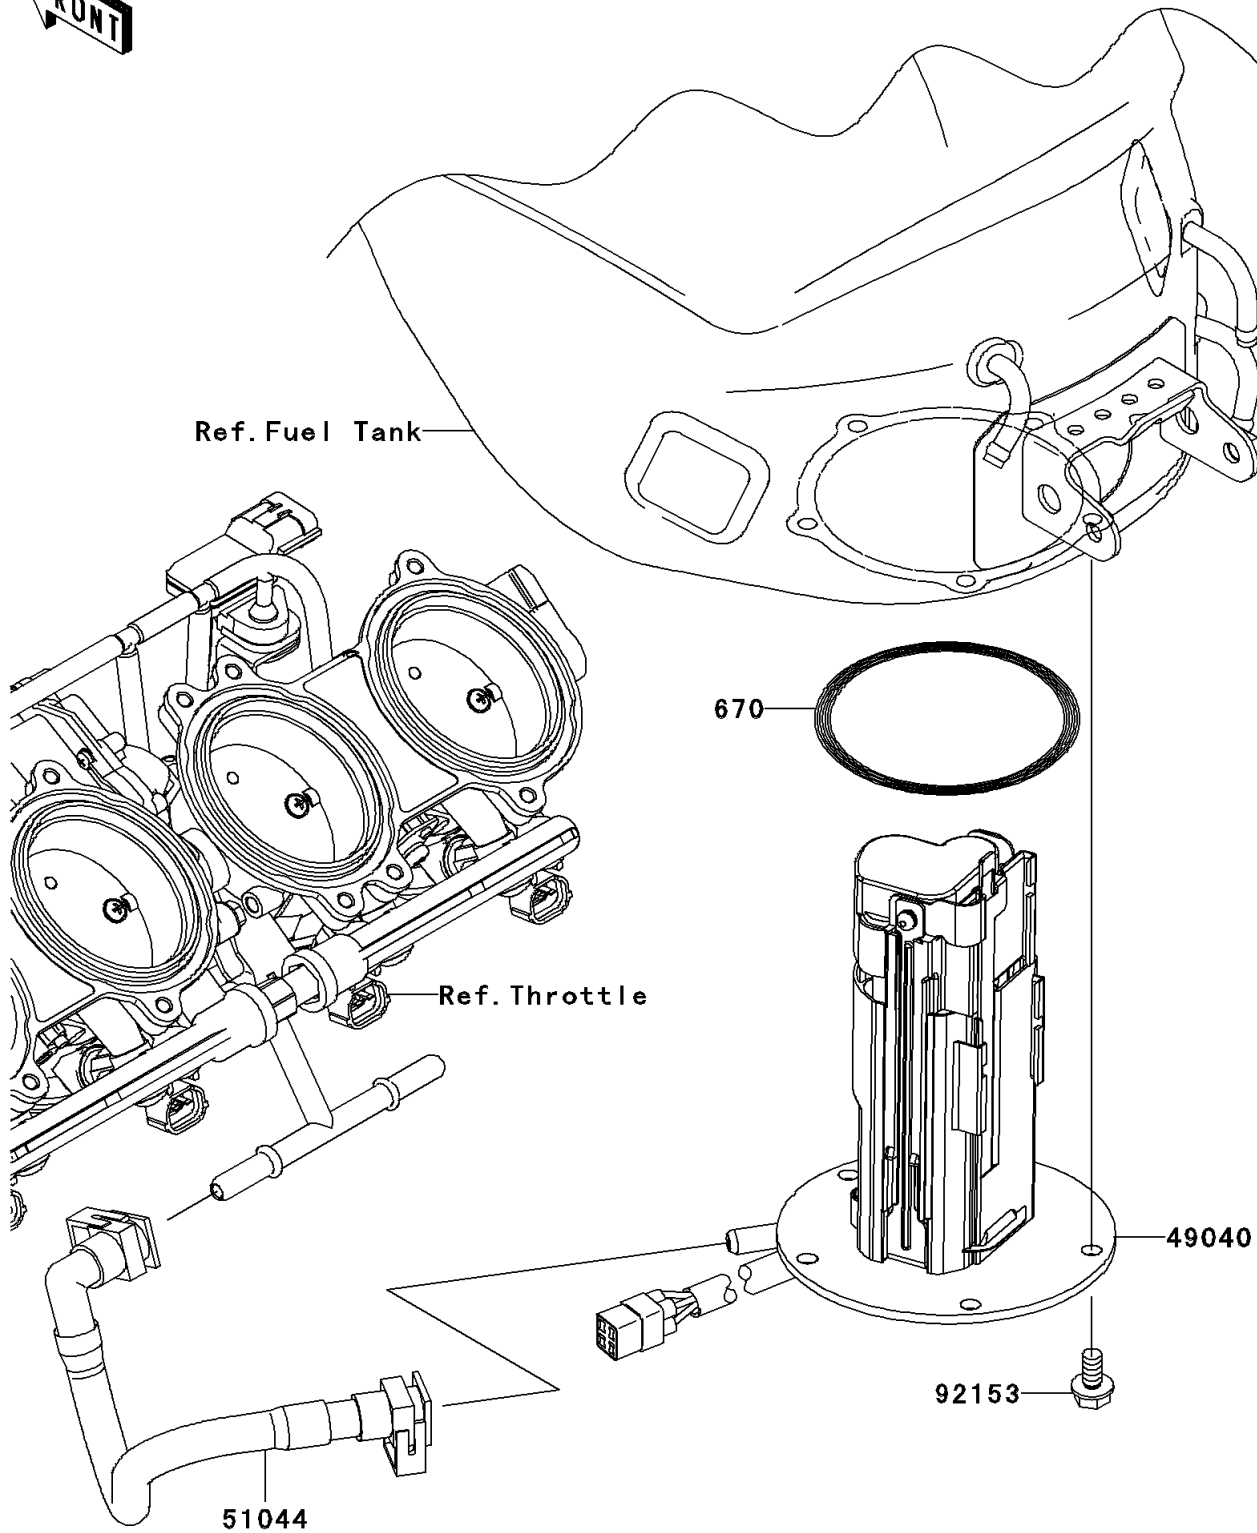

2009 Ninja[®] ZX[™]-10R

PARTS DIAGRAM

Fuel Pump

E1520

2009 Ninja® ZX™-10R

PARTS LIST

Fuel Pump

ITEM NAME

PART NUMBER

QUANTITY
