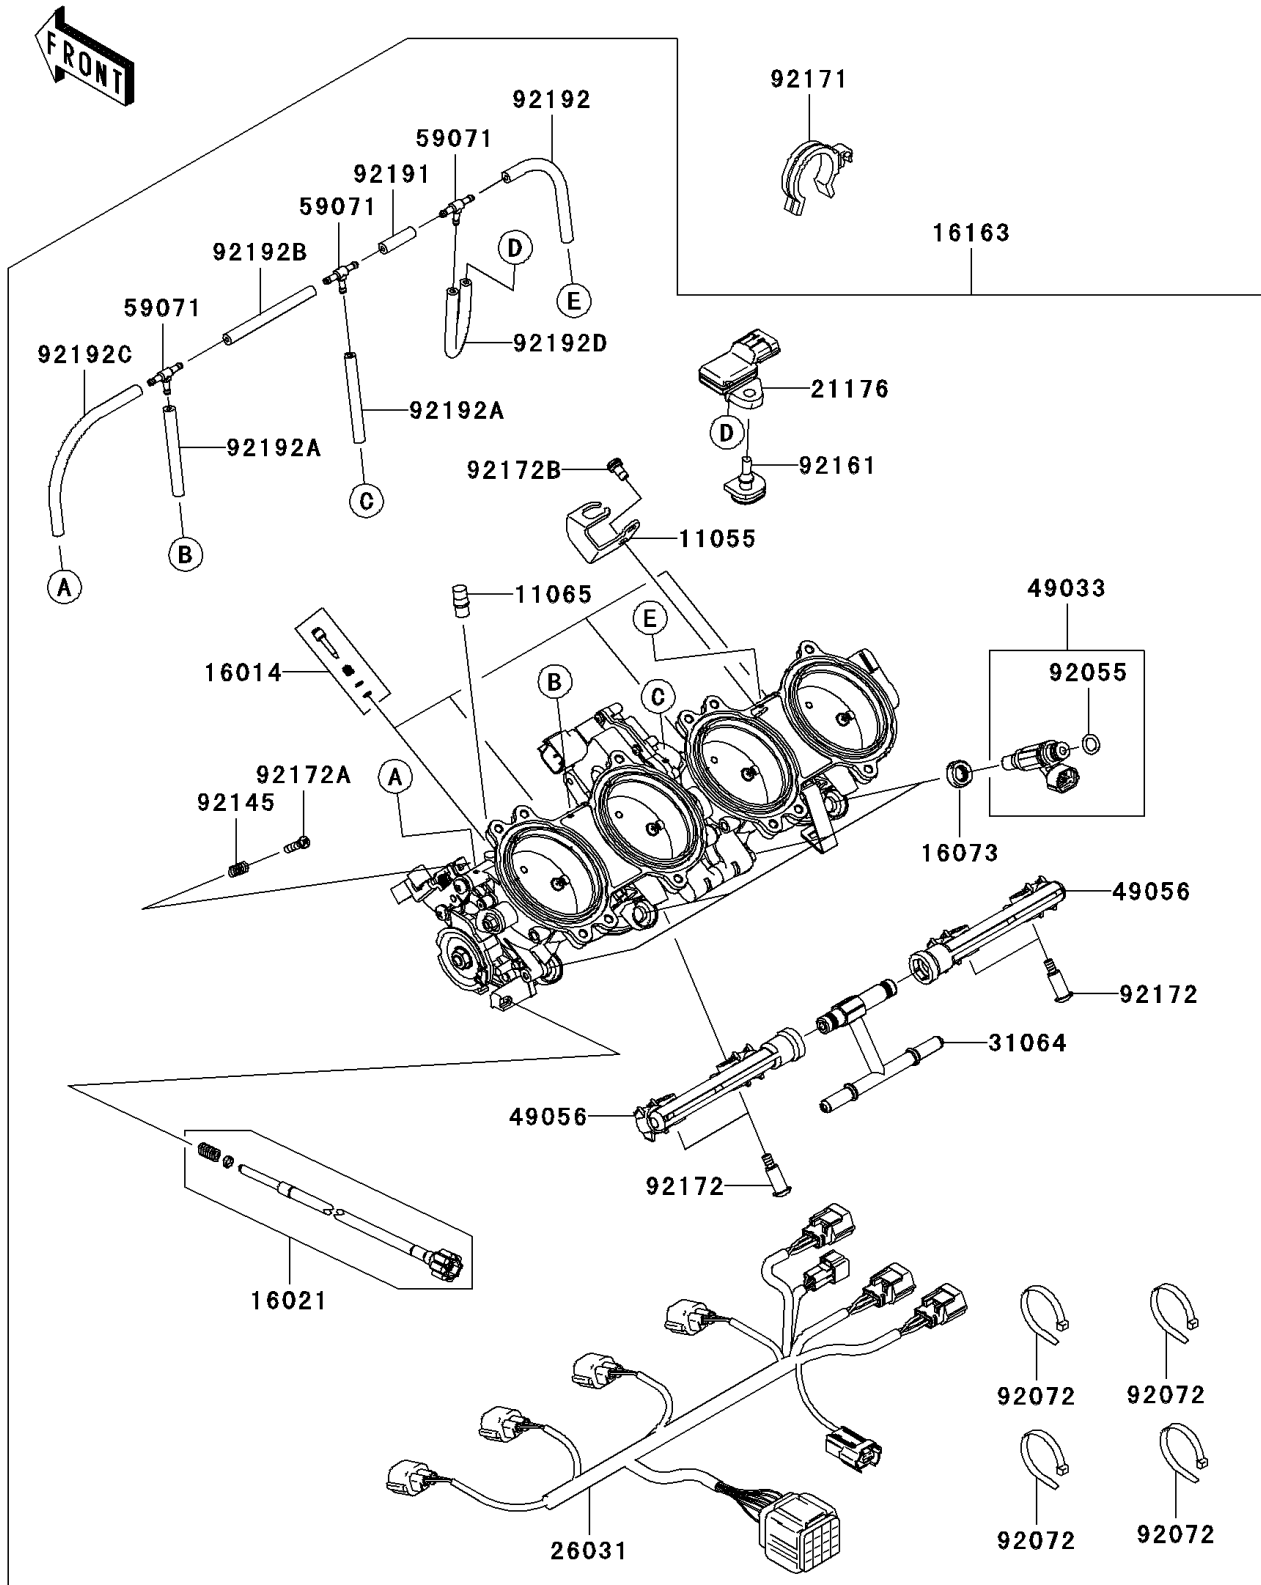

2009 Ninja® ZX™-10R

PARTS DIAGRAM

Throttle

E1510

2009 Ninja® ZX™-10R

PARTS LIST

Throttle

ITEM NAME

PART NUMBER

QUANTITY
