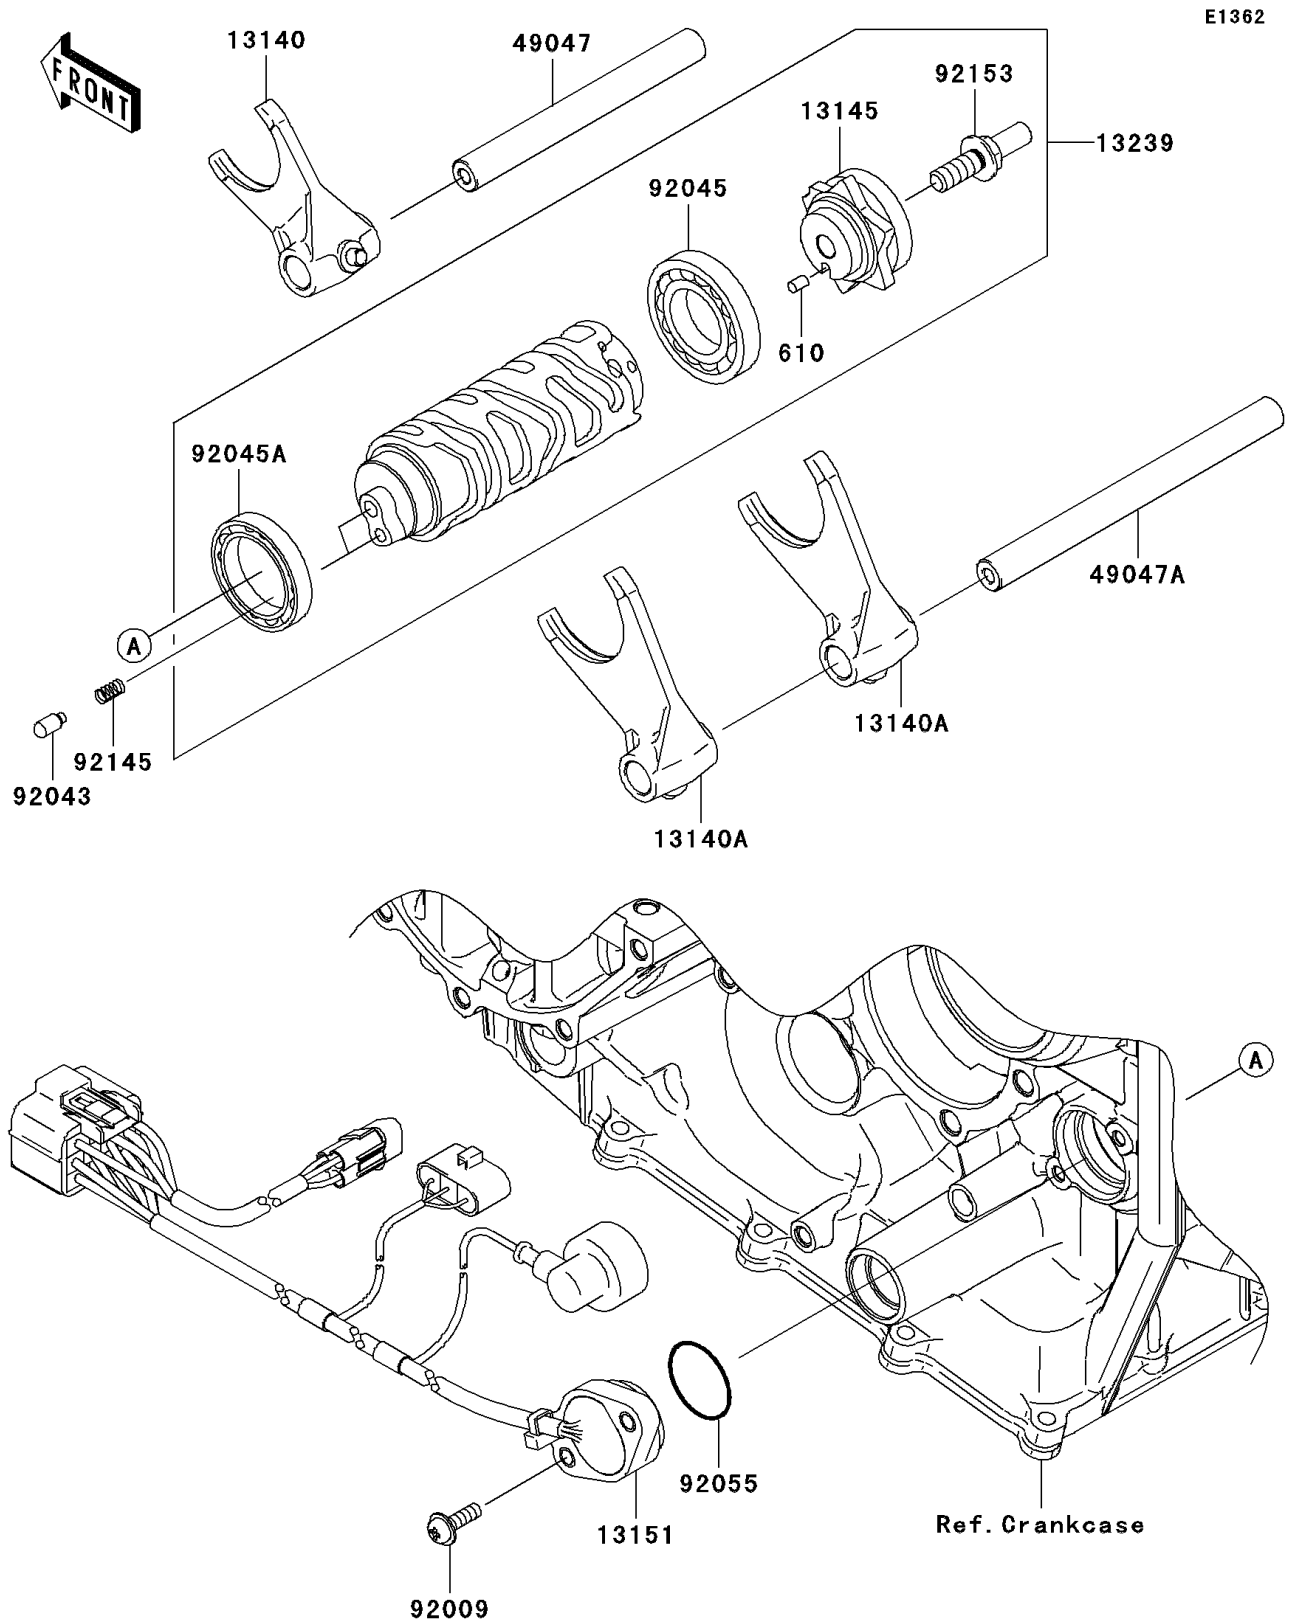

2009 Ninja[®] ZX[™]-10R

PARTS DIAGRAM

Gear Change Drum/Shift Fork(s)

2009 Ninja® ZX™-10R

PARTS LIST

Gear Change Drum/Shift Fork(s)

ITEM NAME

PART NUMBER

QUANTITY
