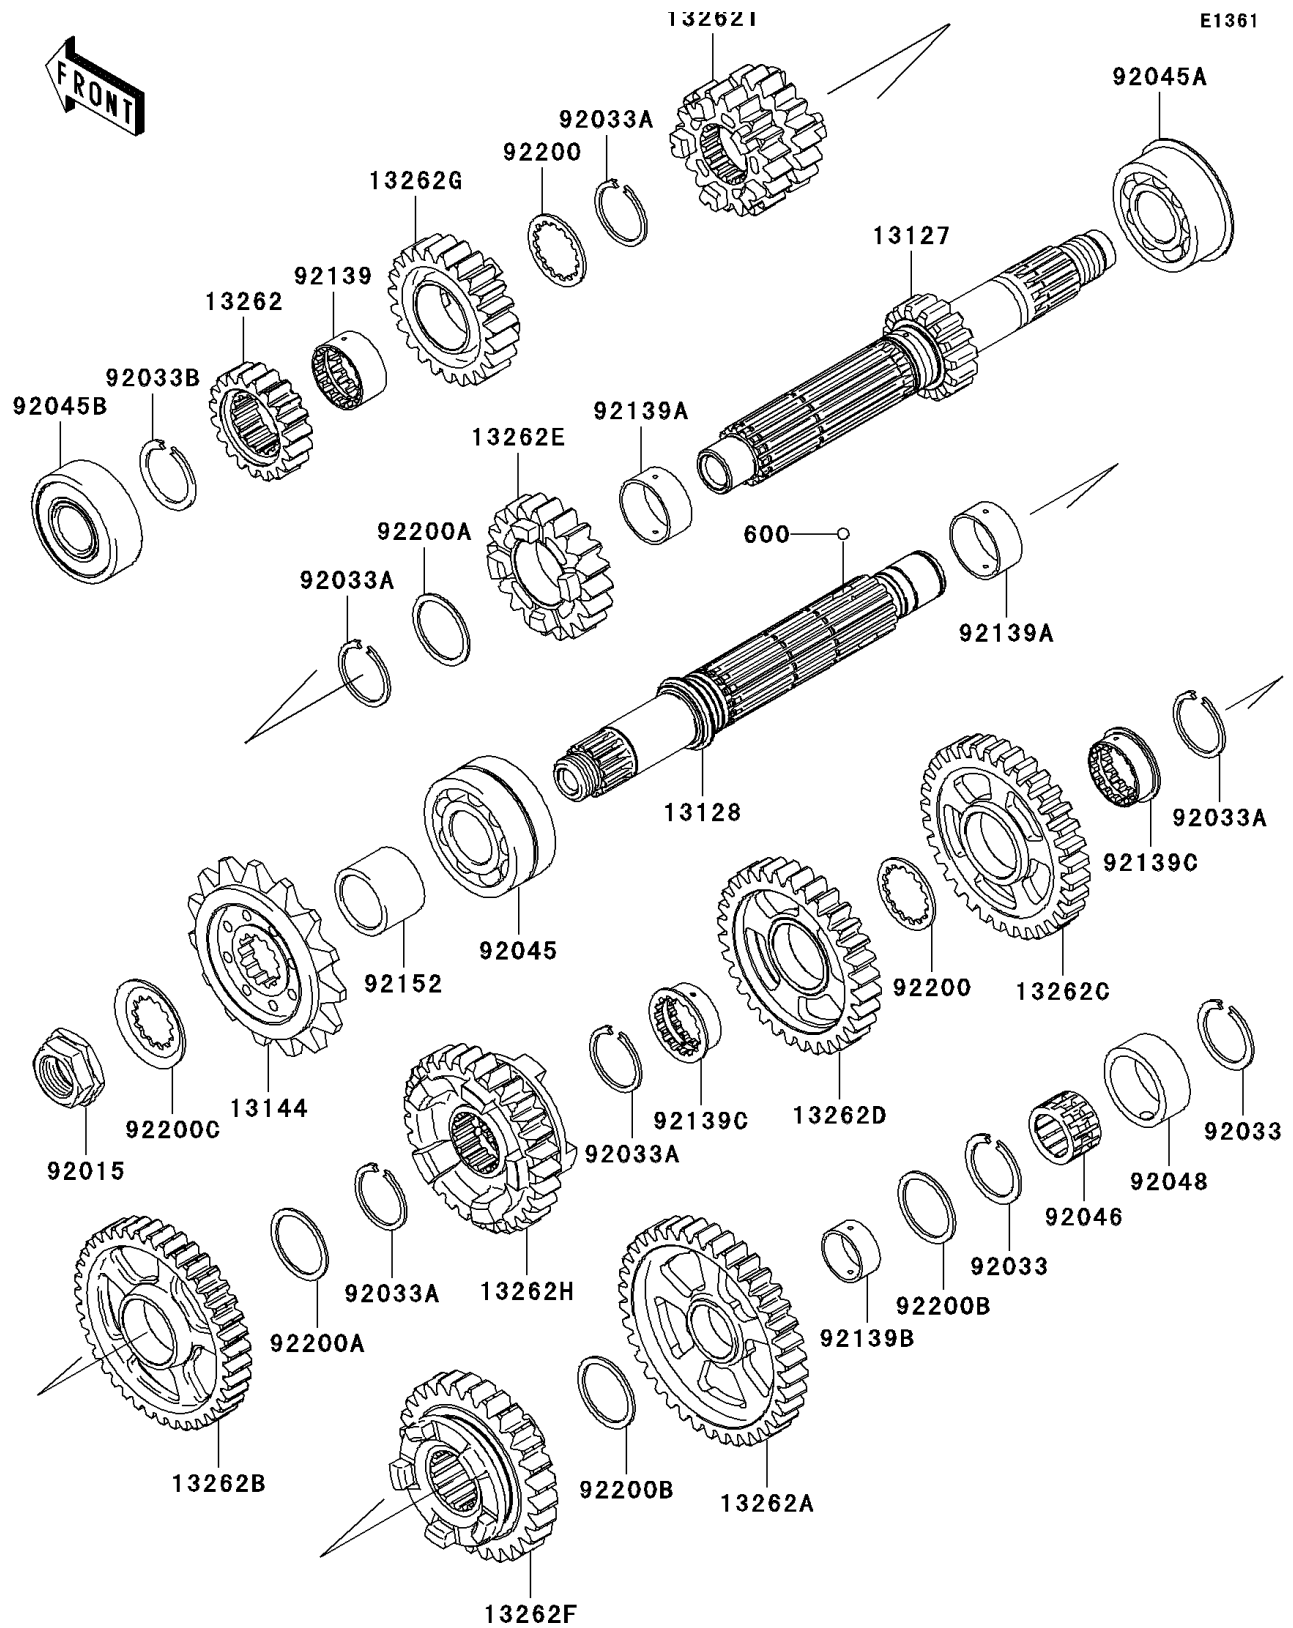

2009 Ninja[®] ZX[™]-10R

PARTS DIAGRAM

Transmission

2009 Ninja® ZX™-10R

PARTS LIST

Transmission

ITEM NAME

PART NUMBER

QUANTITY
