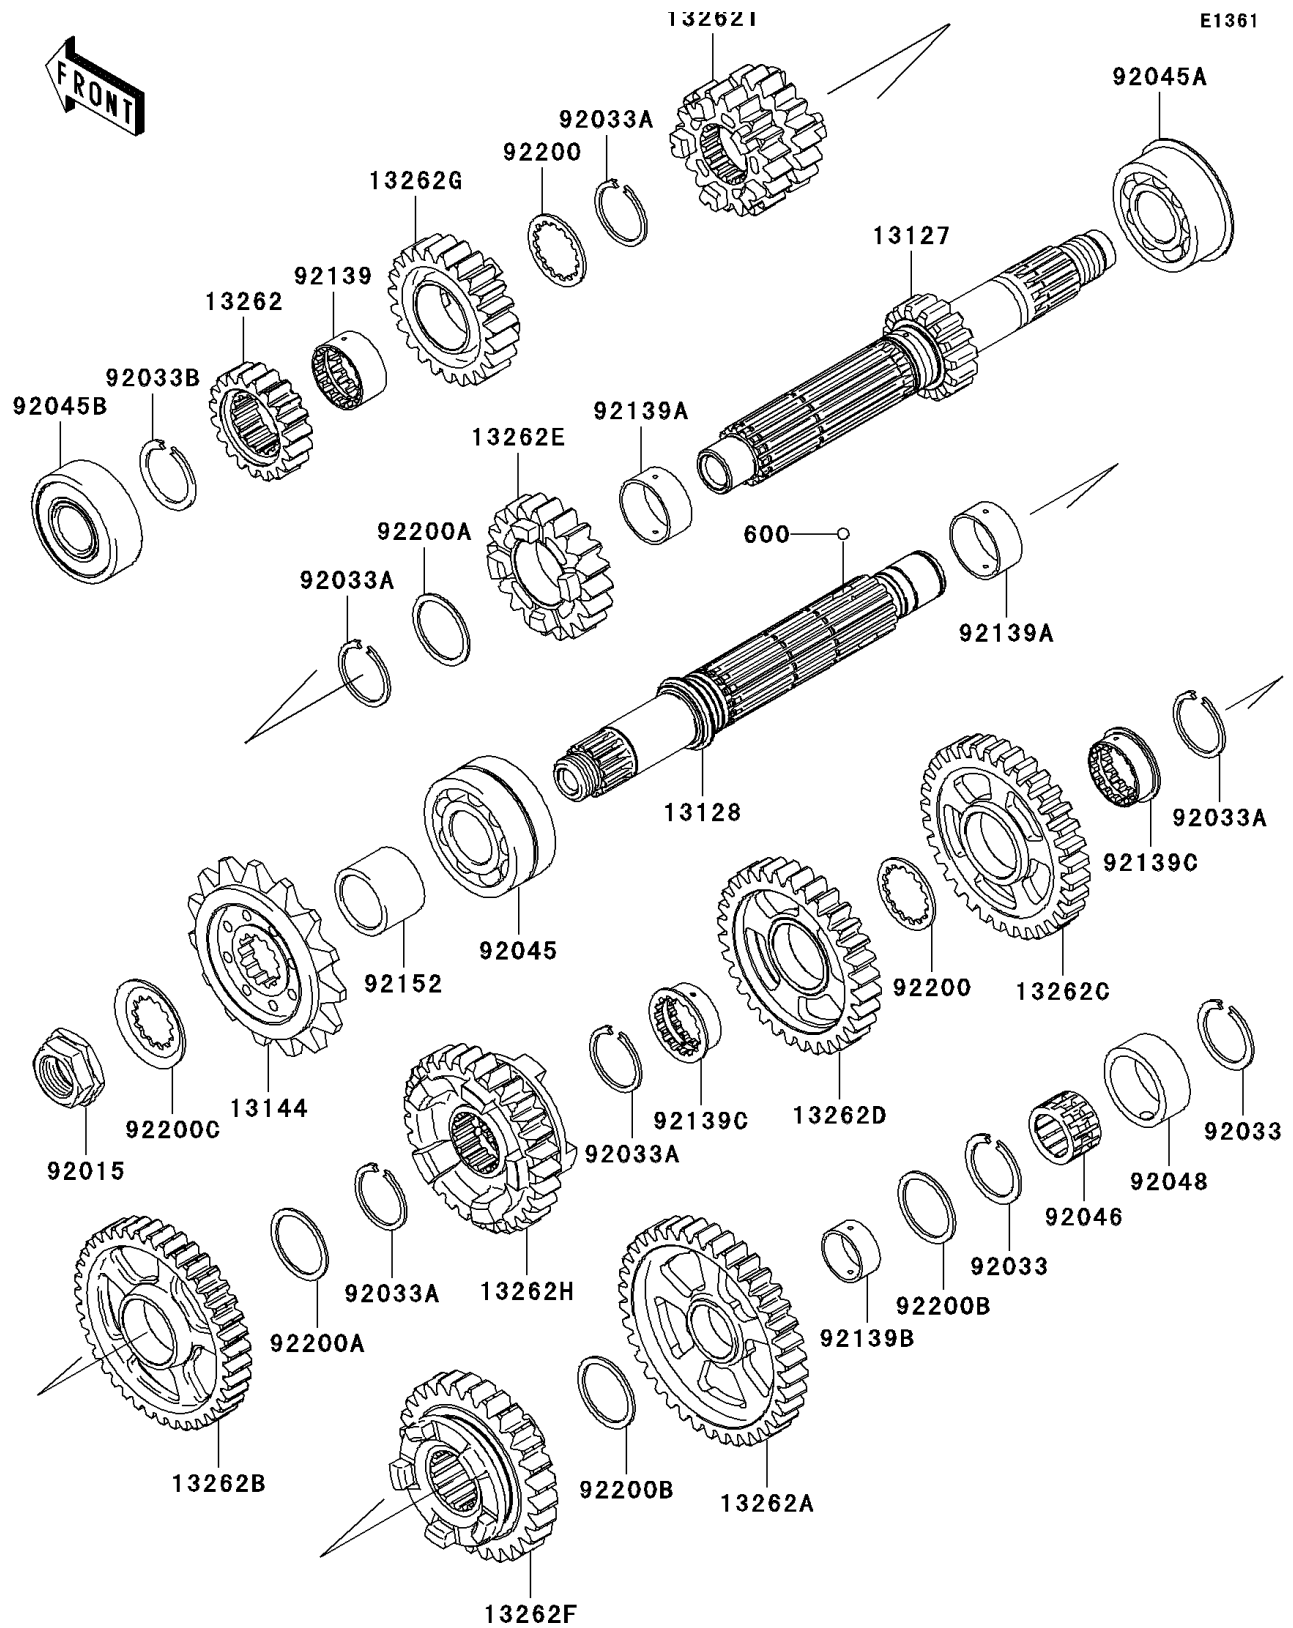

2008 Ninja® ZX™-10R

PARTS DIAGRAM

Transmission

2008 Ninja® ZX™-10R

PARTS LIST

Transmission

Kawasaki
Let the Good Times Roll®

ITEM NAME	PART NUMBER	QUANTITY
SHAFT-TRANSMISSION INPUT (Ref # 13127)	13127-0060	1
SHAFT-TRANSMISSION OUTPUT,13T (Ref # 13128)	13128-0049	1
SPROCKET-OUTPUT,17T,#525 (Ref # 13144)	13144-0004	1
GEAR,INPUT 2ND,19T (Ref # 13262)	13262-0350	1
GEAR,OUTPUT LOW,39T (Ref # 13262A)	13262-0615	1
GEAR,OUTPUT 2ND,39T (Ref # 13262B)	13262-0616	1
GEAR,OUTPUT 3RD,33T (Ref # 13262C)	13262-0618	1
GEAR,OUTPUT 4TH,31T (Ref # 13262D)	13262-0619	1
GEAR,INPUT 5TH,20T (Ref # 13262E)	13262-0620	1
GEAR,OUTPUT 5TH,28T (Ref # 13262F)	13262-0621	1
GEAR,INPUT 6TH,23T (Ref # 13262G)	13262-0622	1
GEAR,OUTPUT 6TH,30T (Ref # 13262H)	13262-0623	1
GEAR,INPUT 3RD&4TH,19T&20T (Ref # 13262I)	13262-0665	1
NUT,20MM (Ref # 92015)	92015-1963	1
RING-SNAP,20X25.5X1.2 (Ref # 92033)	92033-025	2
RING-SNAP,25.9X30.6X1.2 (Ref # 92033A)	92033-1037	5
RING-SNAP,T=1.5 (Ref # 92033B)	92033-1249	1
BEARING-BALL,DAC2557NSSH (Ref # 92045)	92045-0003	1
BEARING-BALL,5205N6RSH2CS6 (Ref # 92045A)	92045-0014	1
BEARING-BALL,DG2152RDDSH2 (Ref # 92045B)	92045-0048	1
BEARING-NEEDLE (Ref # 92046)	92046-1291	1
RACE,30X38X15 (Ref # 92048)	92048-1053	1
BUSHING,GEAR,6TH IN (Ref # 92139)	92139-0036	1
BUSHING,GEAR,5TH IN&2ND OUT (Ref # 92139A)	92139-0037	2
BUSHING,GEAR,LOW OUT (Ref # 92139B)	92139-0038	1
BUSHING,GEAR,3RD&4TH OUT (Ref # 92139C)	92139-0066	2
COLLAR (Ref # 92152)	92152-0153	1
WASHER,28.3X34.0X1.6 (Ref # 92200)	92200-0050	2
WASHER,28.1X34.0X1.2 (Ref # 92200A)	92200-0051	2

2008 Ninja® ZX™-10R

PARTS LIST

Transmission

ITEM NAME	PART NUMBER	QUANTITY
WASHER,22.1X32.0X1.4 (Ref # 92200B)	92200-0138	2
WASHER (Ref # 92200C)	92200-1065	1
"BALL-STEEL,5/32",,2017-03-16 13:30 (Ref # 600)	600A0500	3