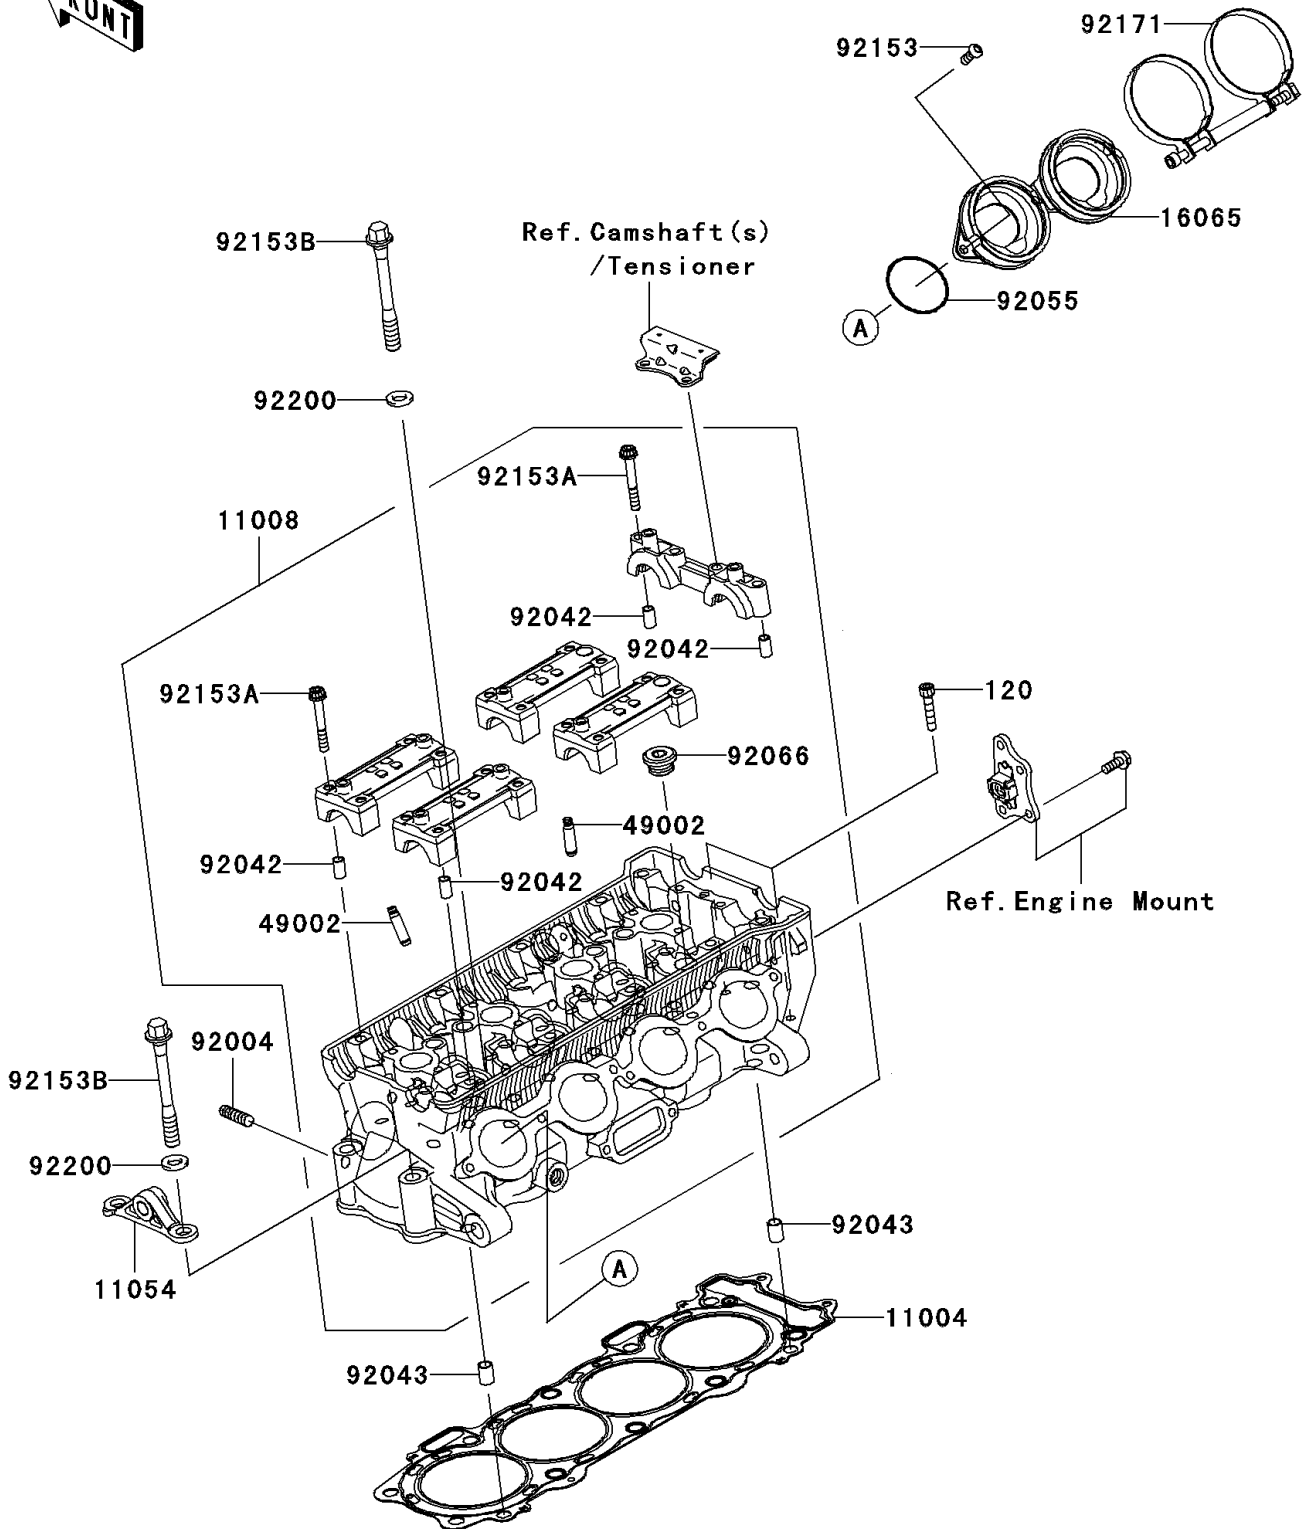

2009 Ninja[®] ZX[™]-10R

PARTS DIAGRAM

Cylinder Head

E1111

2009 Ninja® ZX™-10R

PARTS LIST

Cylinder Head

ITEM NAME

PART NUMBER

QUANTITY
