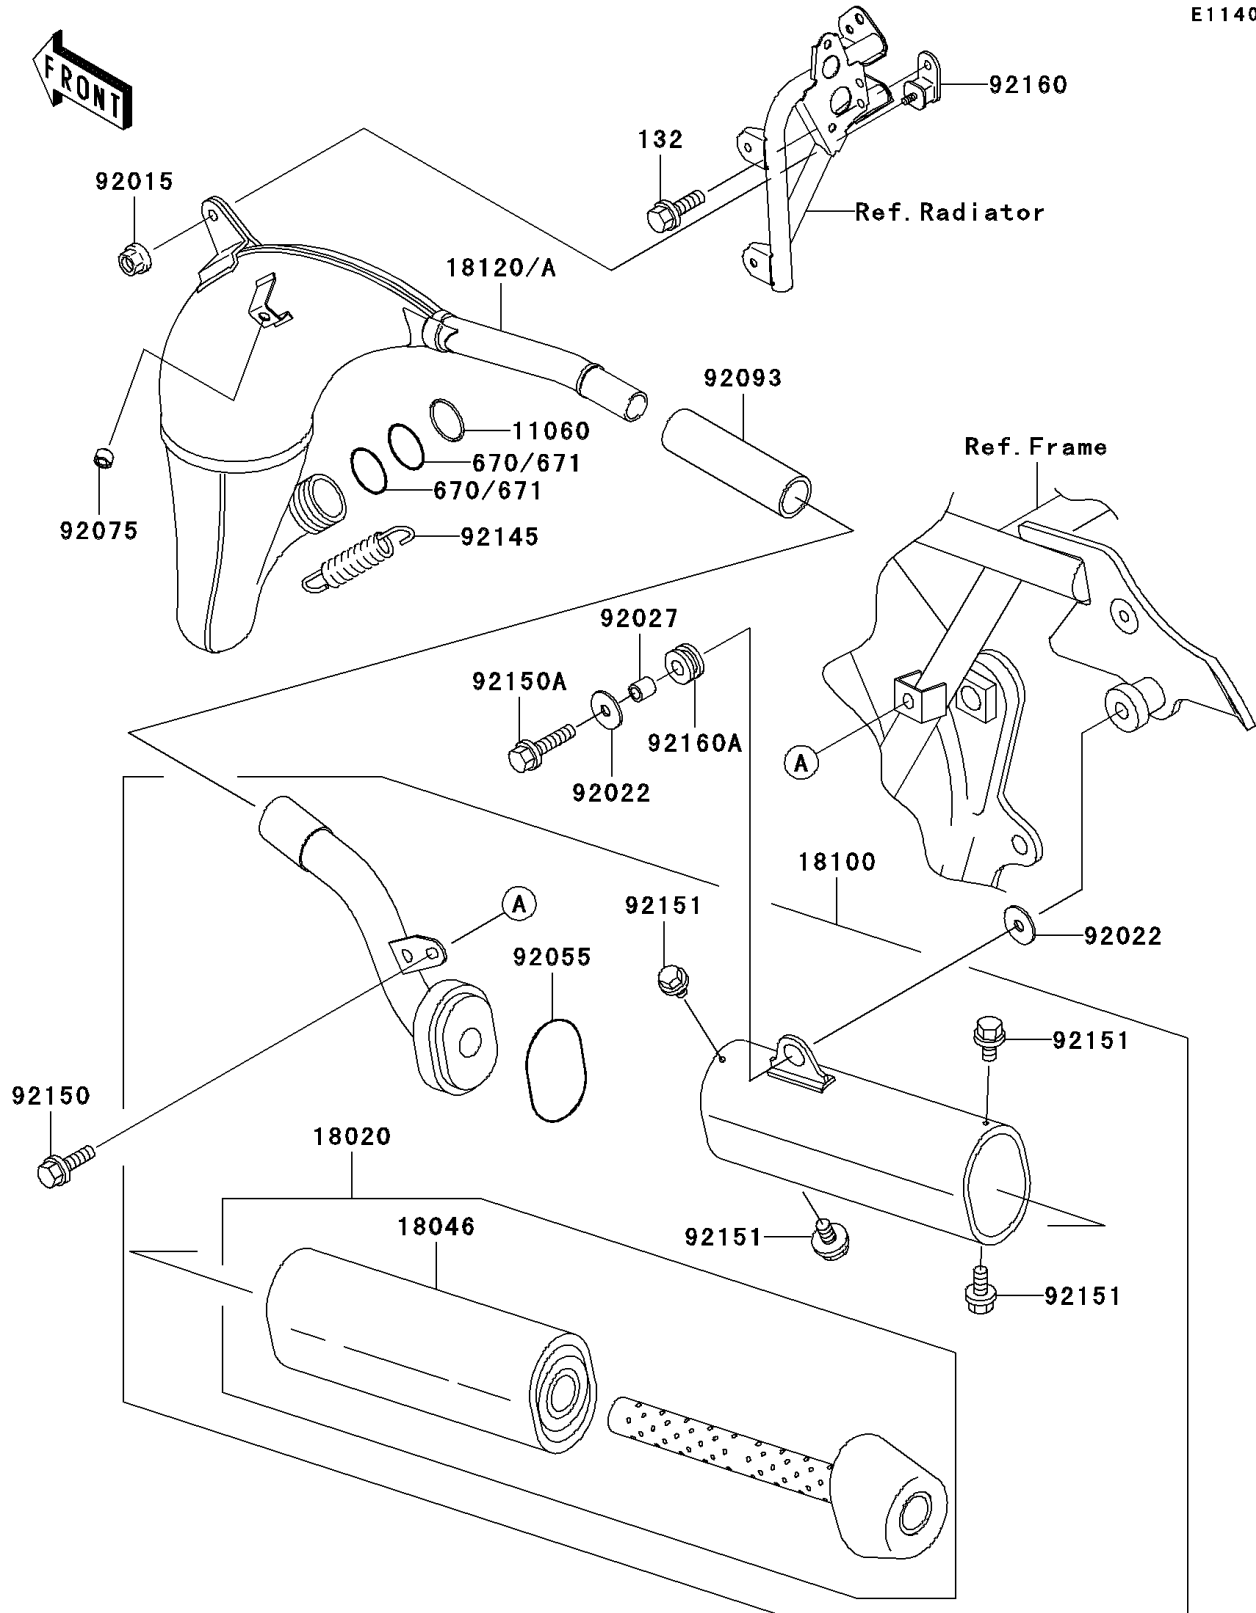

2005 KX85

PARTS DIAGRAM

Muffler(s)

E1140

2005 KX85

PARTS LIST

Muffler(s)

Kawasaki

Let the Good Times Roll®

ITEM NAME

PART NUMBER

QUANTITY
