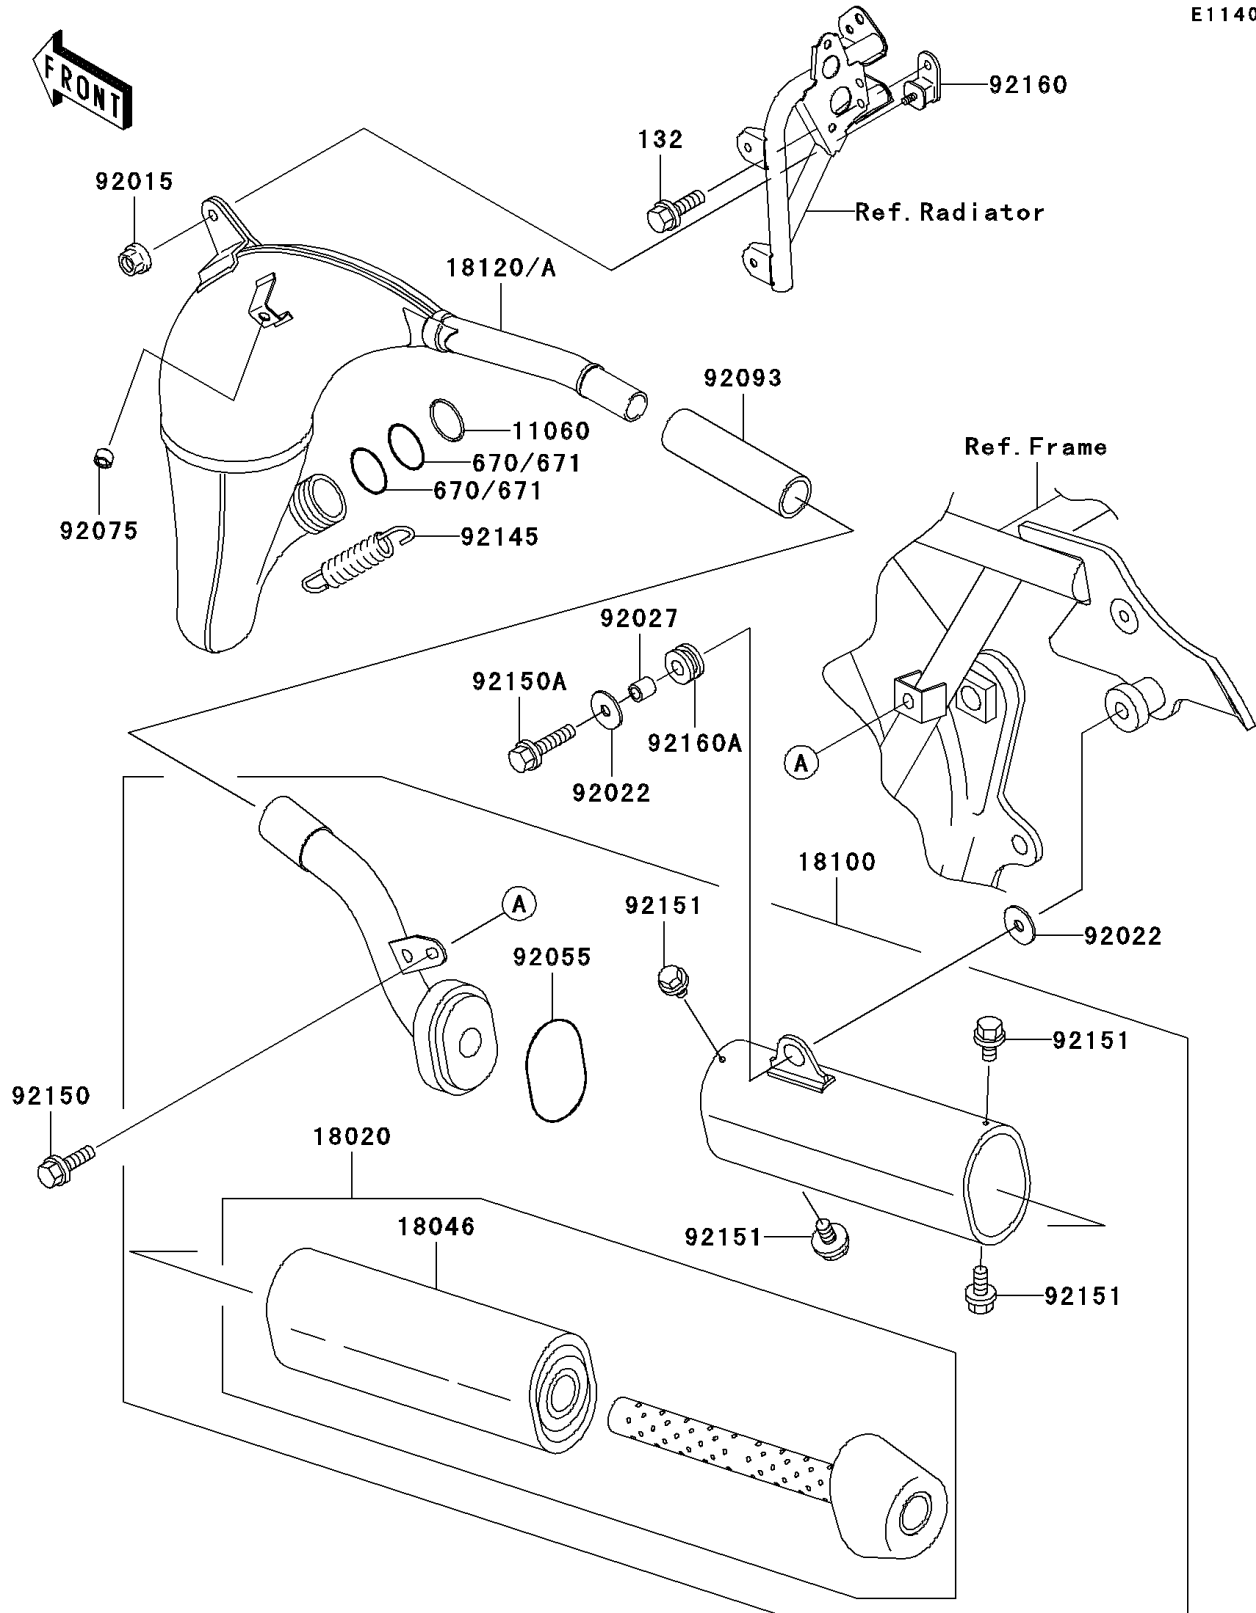

2003 KX85

PARTS DIAGRAM

Muffler(s)

E1140

2003 KX85

PARTS LIST

Muffler(s)

ITEM NAME

PART NUMBER

QUANTITY
