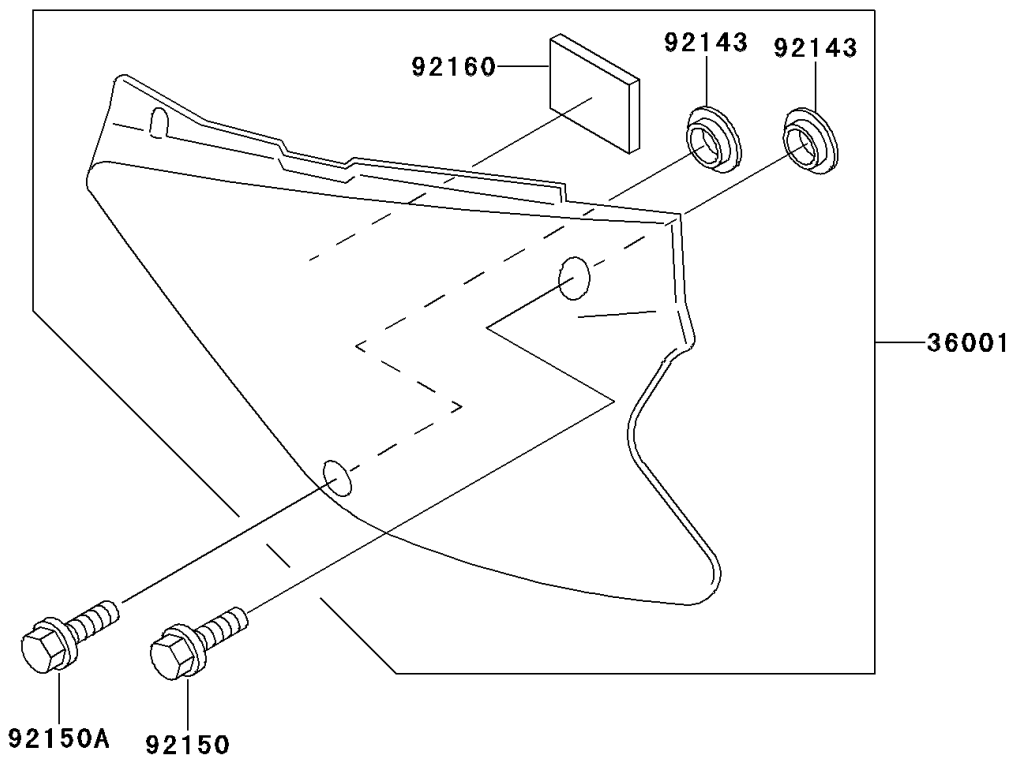

1998 KX80

PARTS DIAGRAM

Side Covers

F2611