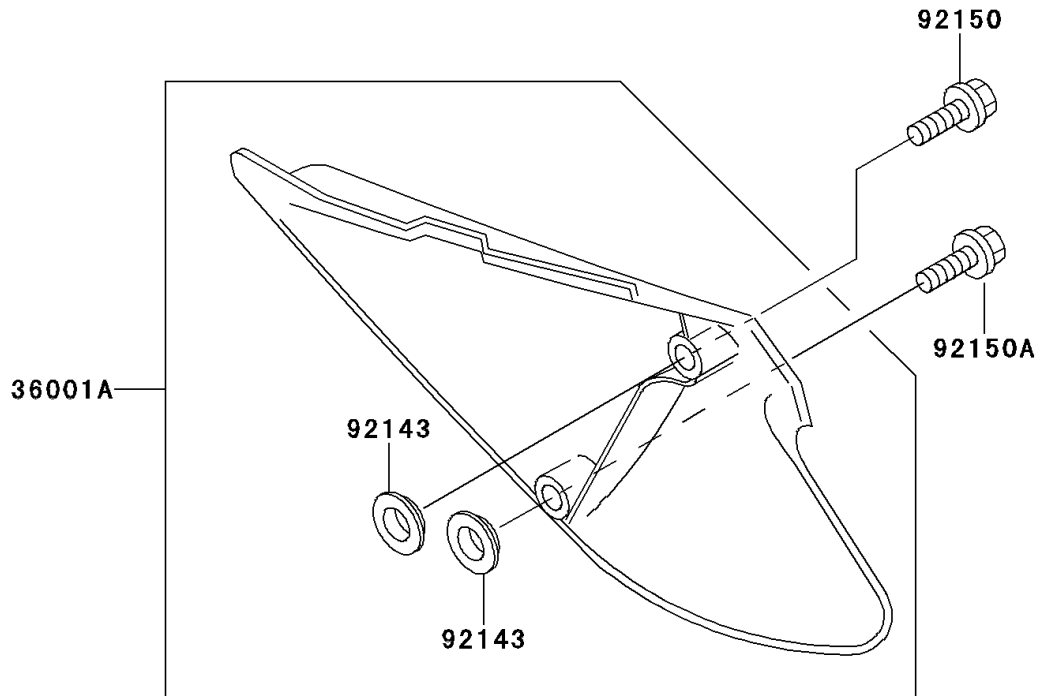

# 1998 KX80

## PARTS DIAGRAM

### Side Covers

F2611

### Side Covers

ITEM NAME	PART NUMBER	QUANTITY
COVER-SIDE,LH,P.WHITE (Ref # 36001)	36001-1584-6F	1
COVER-SIDE,RH,P.WHITE (Ref # 36001A)	36001-1585-6F	1
COLLAR (Ref # 92143)	92143-1196	4
BOLT,6X20 (Ref # 92150)	92150-1339	2
BOLT,6X14 (Ref # 92150A)	92150-1340	2
DAMPER (Ref # 92160)	92160-1899	1