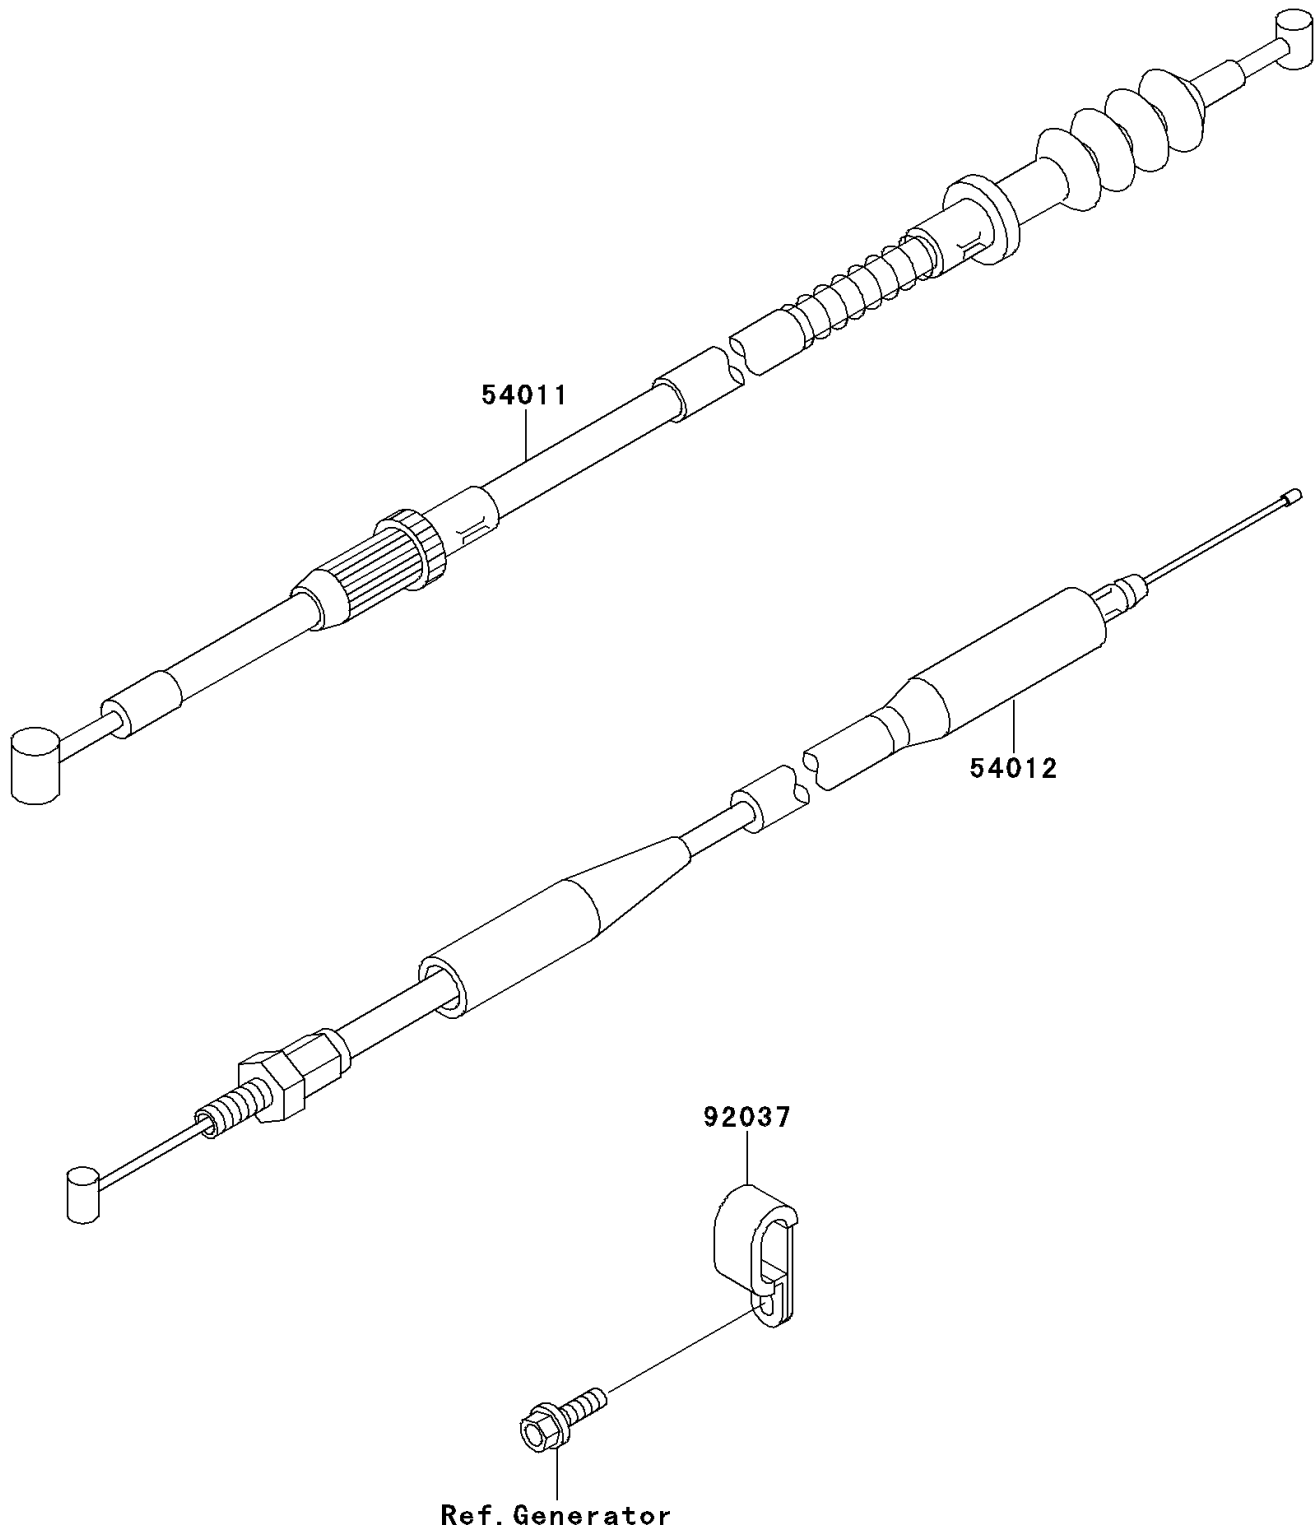

2000 KX80

PARTS DIAGRAM

Cables

F2540

2000 KX80

PARTS LIST

Cables

ITEM NAME

PART NUMBER

QUANTITY
