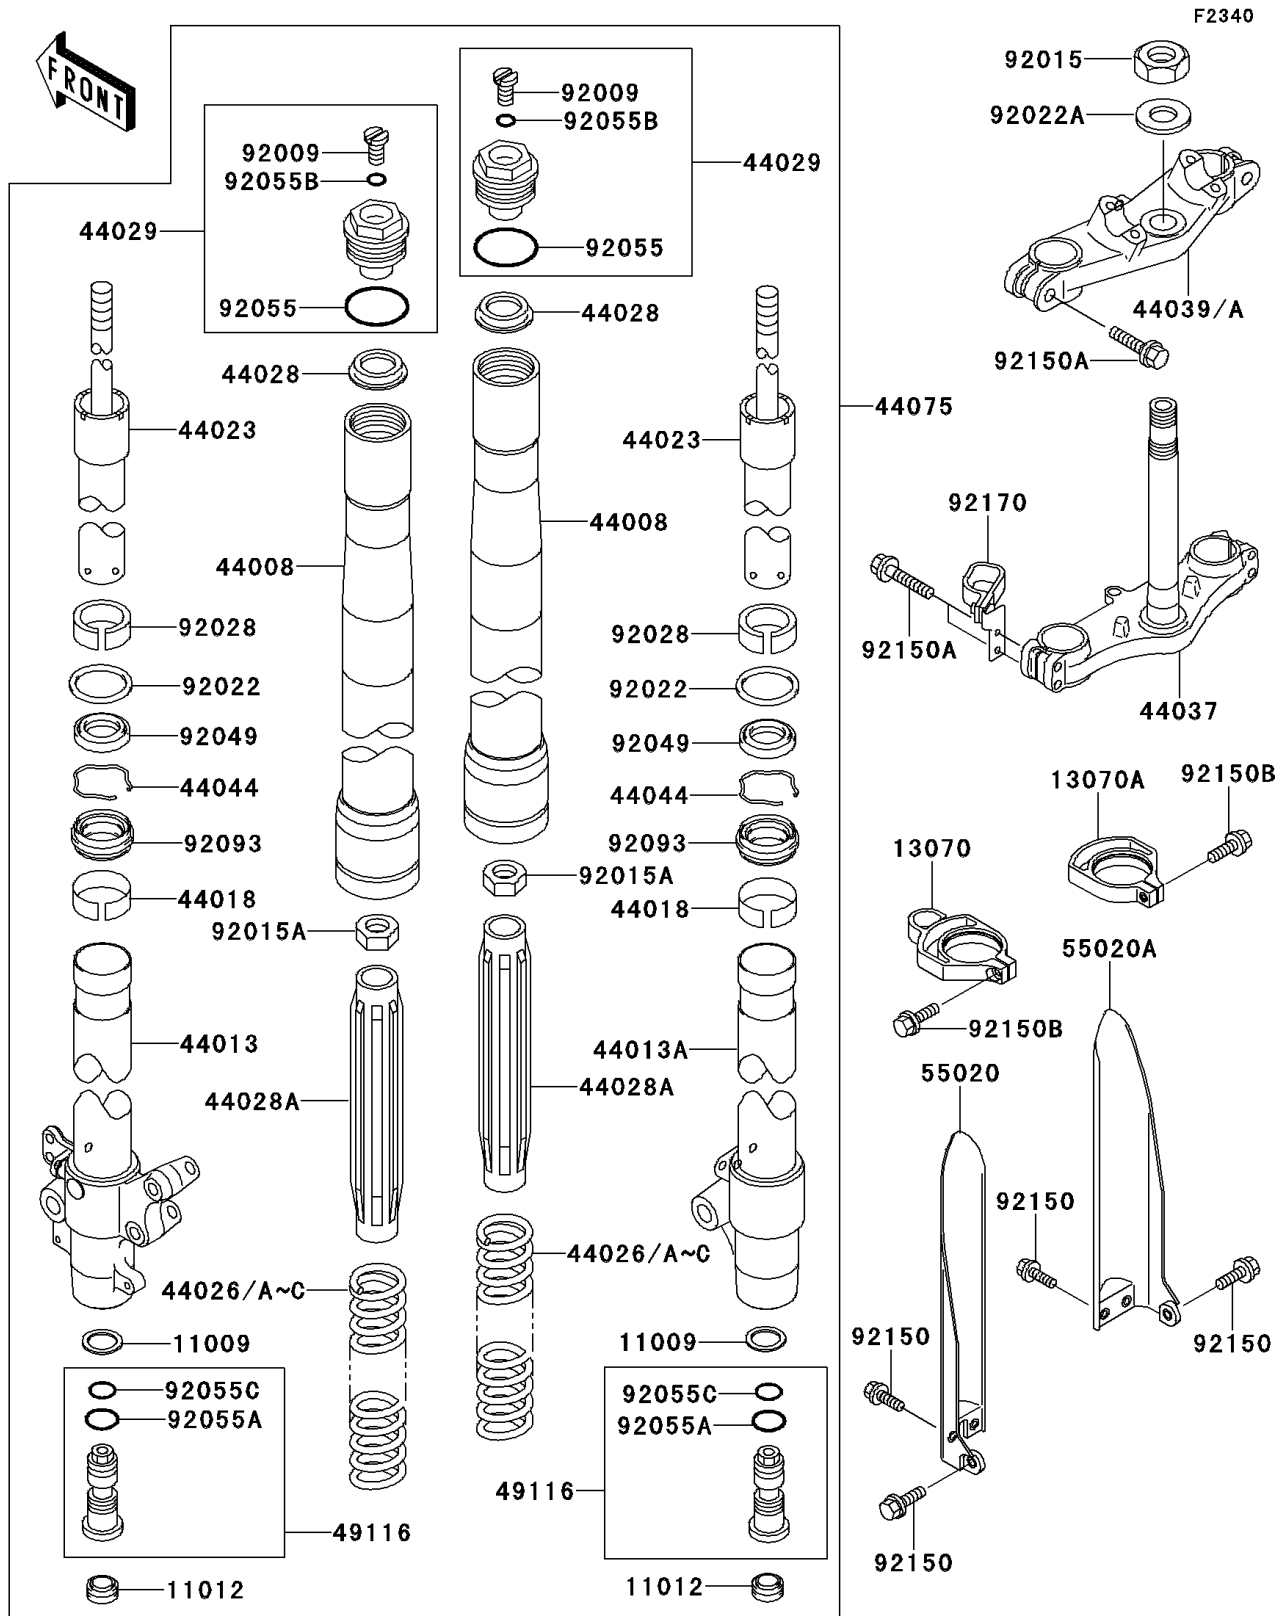

1998 KX80

PARTS DIAGRAM

Front Fork

1998 KX80

PARTS LIST

Front Fork

ITEM NAME

PART NUMBER

QUANTITY
