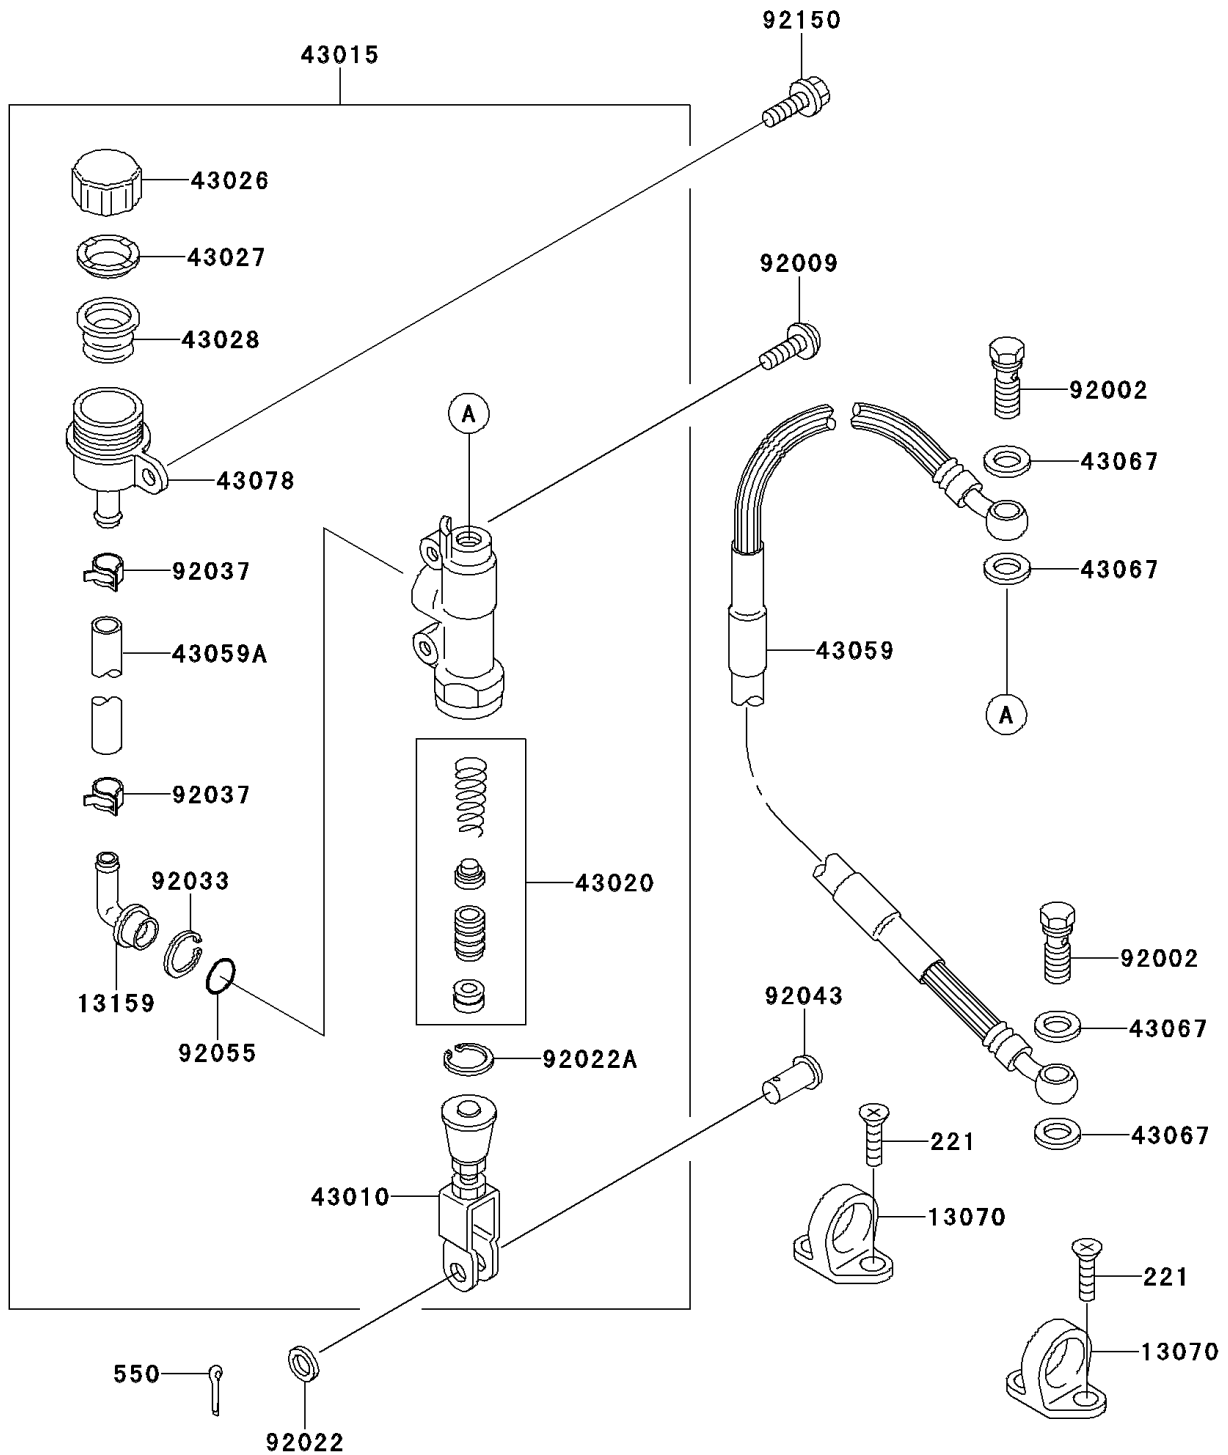

1998 KX80

PARTS DIAGRAM

Rear Master Cylinder

F2293

1998 KX80

PARTS LIST

Rear Master Cylinder

ITEM NAME

PART NUMBER

QUANTITY
