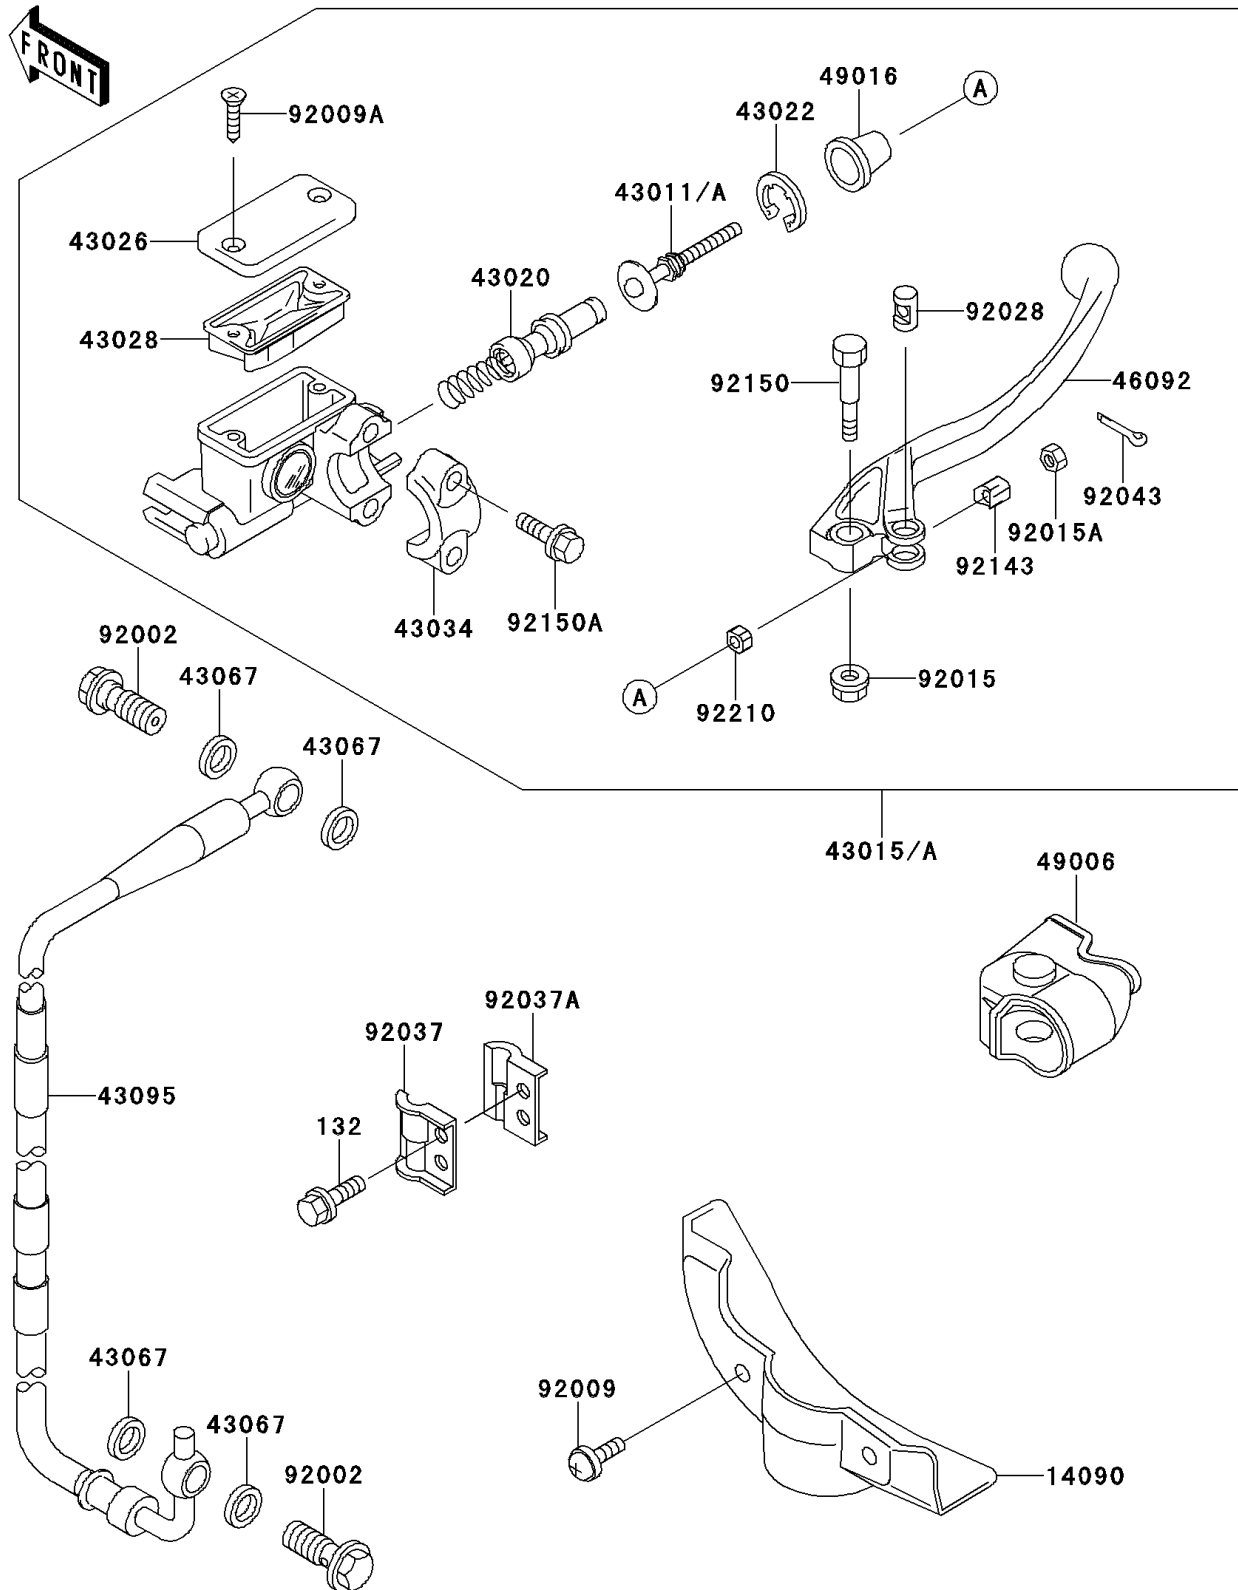

1998 KX80

PARTS DIAGRAM

Front Master Cylinder

F2291

1998 KX80

PARTS LIST

Front Master Cylinder

Kawasaki

Let the Good Times Roll®

ITEM NAME

PART NUMBER

QUANTITY
