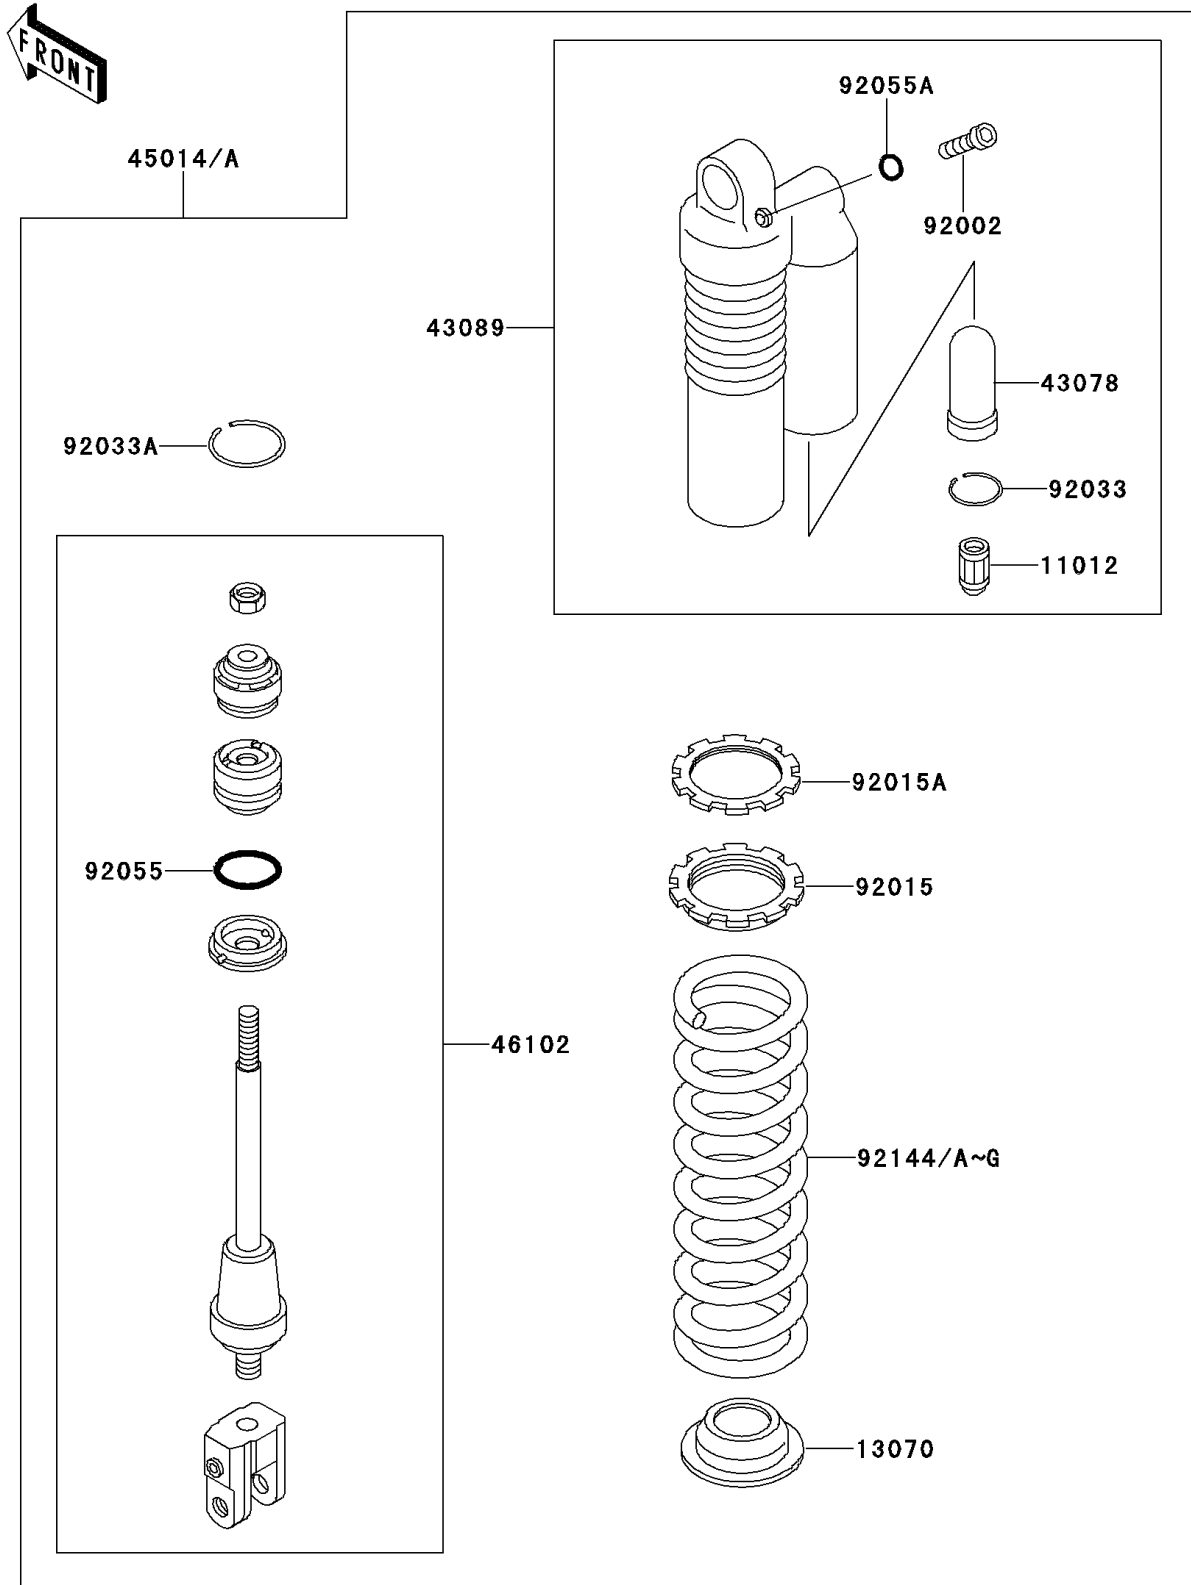

1998 KX80

PARTS DIAGRAM

Shock Absorber(s)

F2280

1998 KX80

PARTS LIST

Shock Absorber(s)

Kawasaki

Let the Good Times Roll®

ITEM NAME

PART NUMBER

QUANTITY
