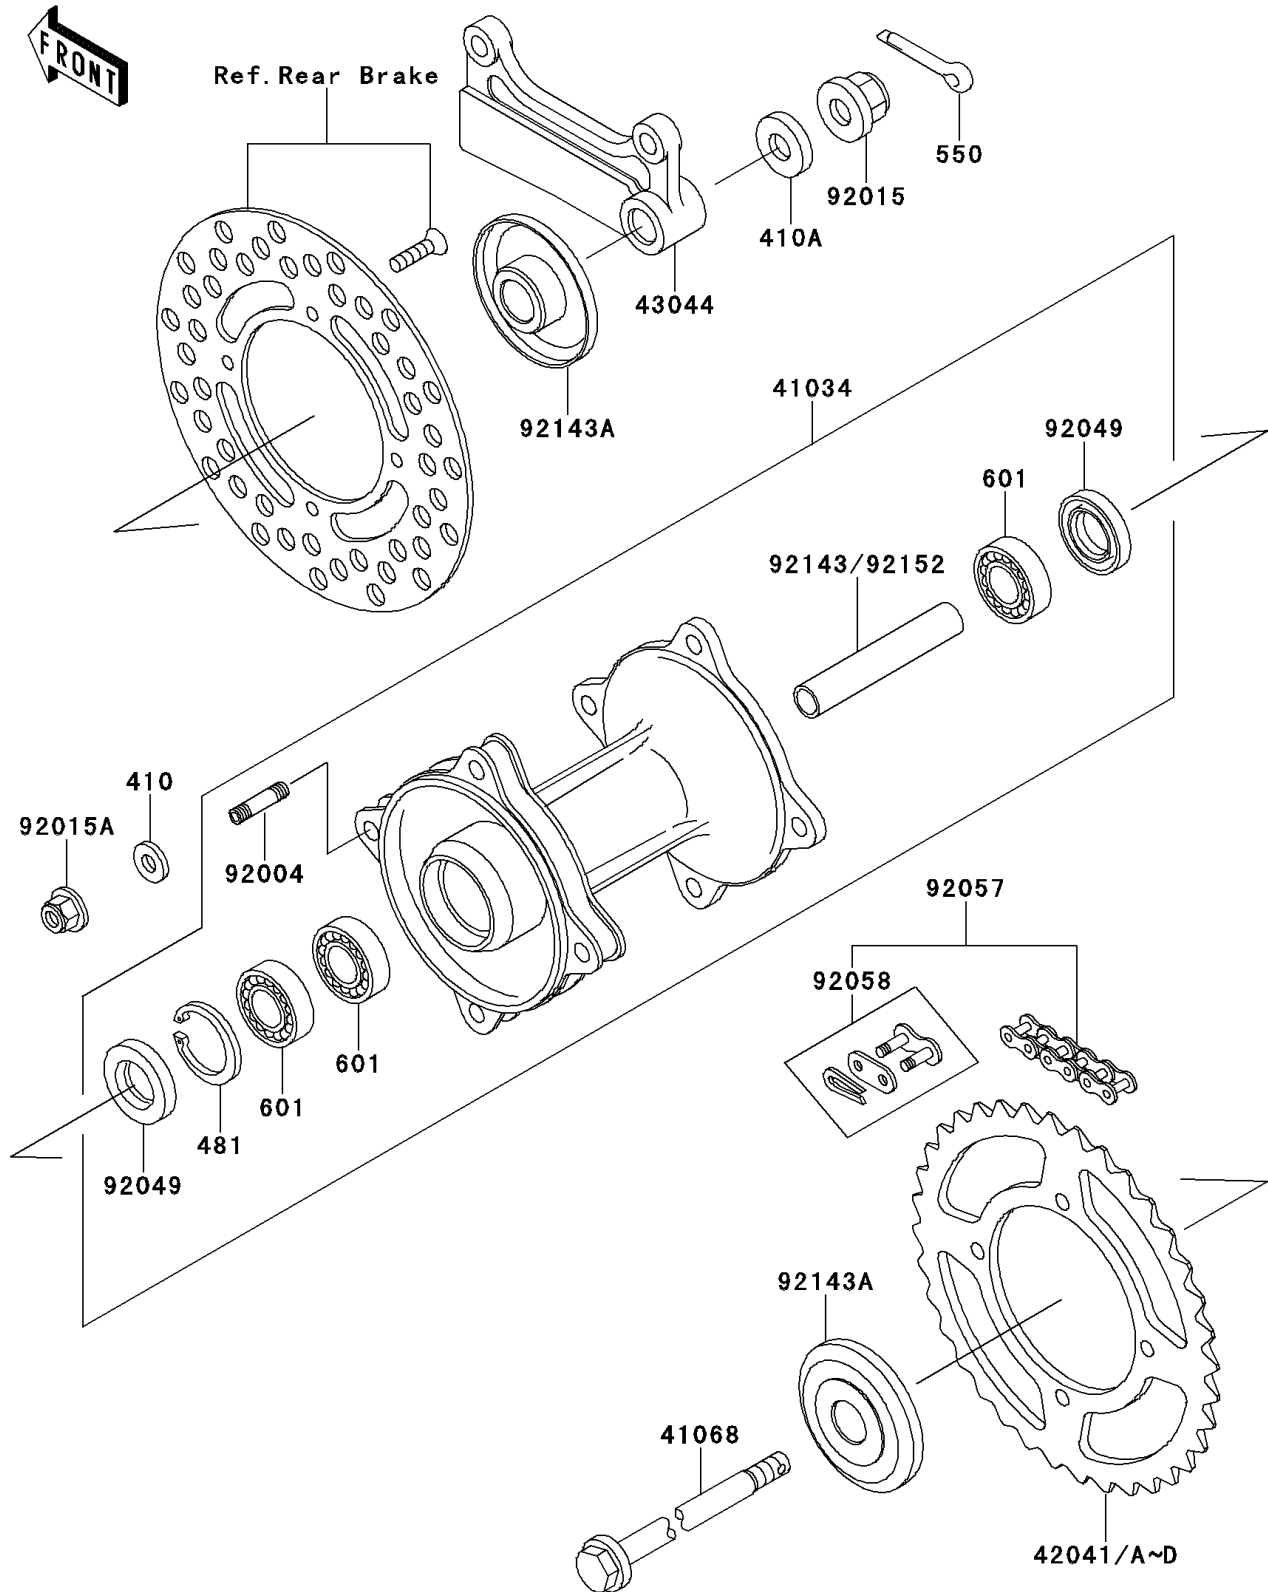

1998 KX80

PARTS DIAGRAM

Rear Hub

F2240

1998 KX80

PARTS LIST

Rear Hub

ITEM NAME

PART NUMBER

QUANTITY
