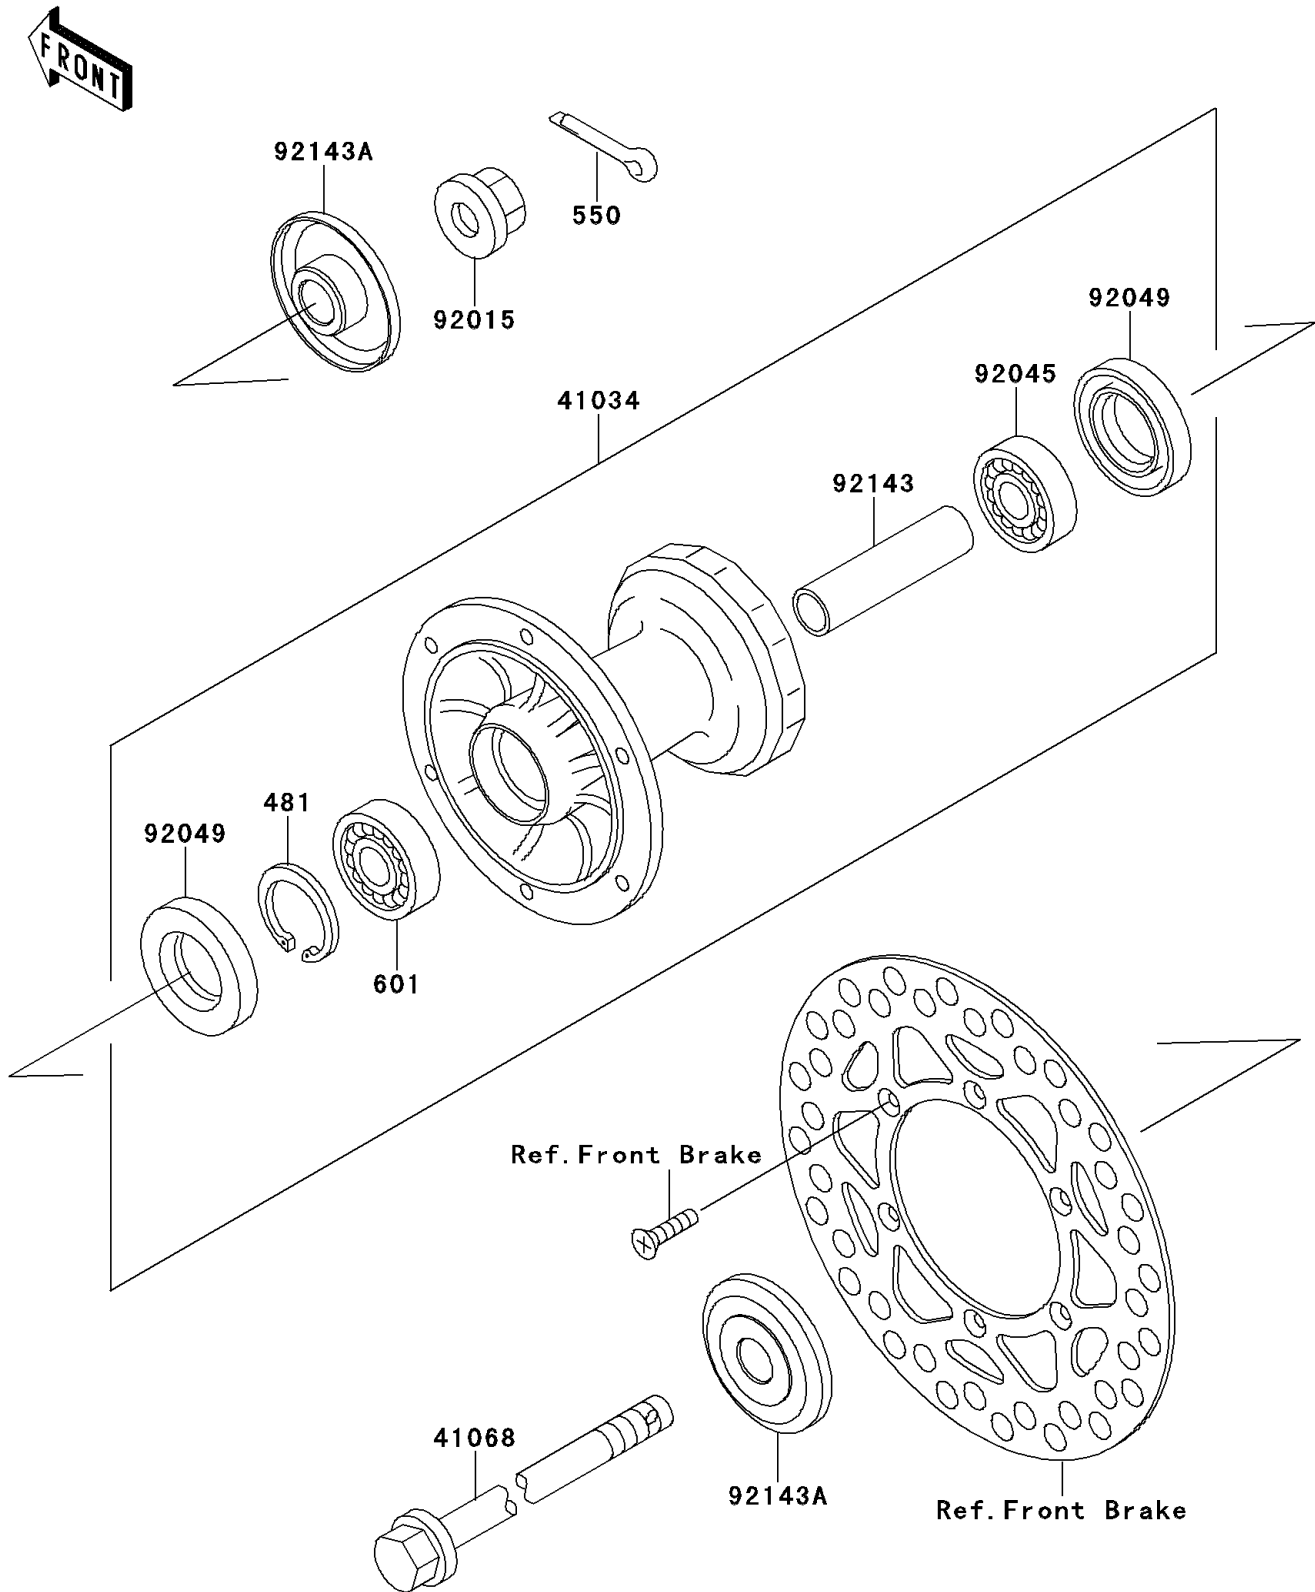

1998 KX80

PARTS DIAGRAM

Front Hub

F2230

1998 KX80

PARTS LIST

Front Hub

Kawasaki

Let the Good Times Roll®

ITEM NAME

PART NUMBER

QUANTITY
