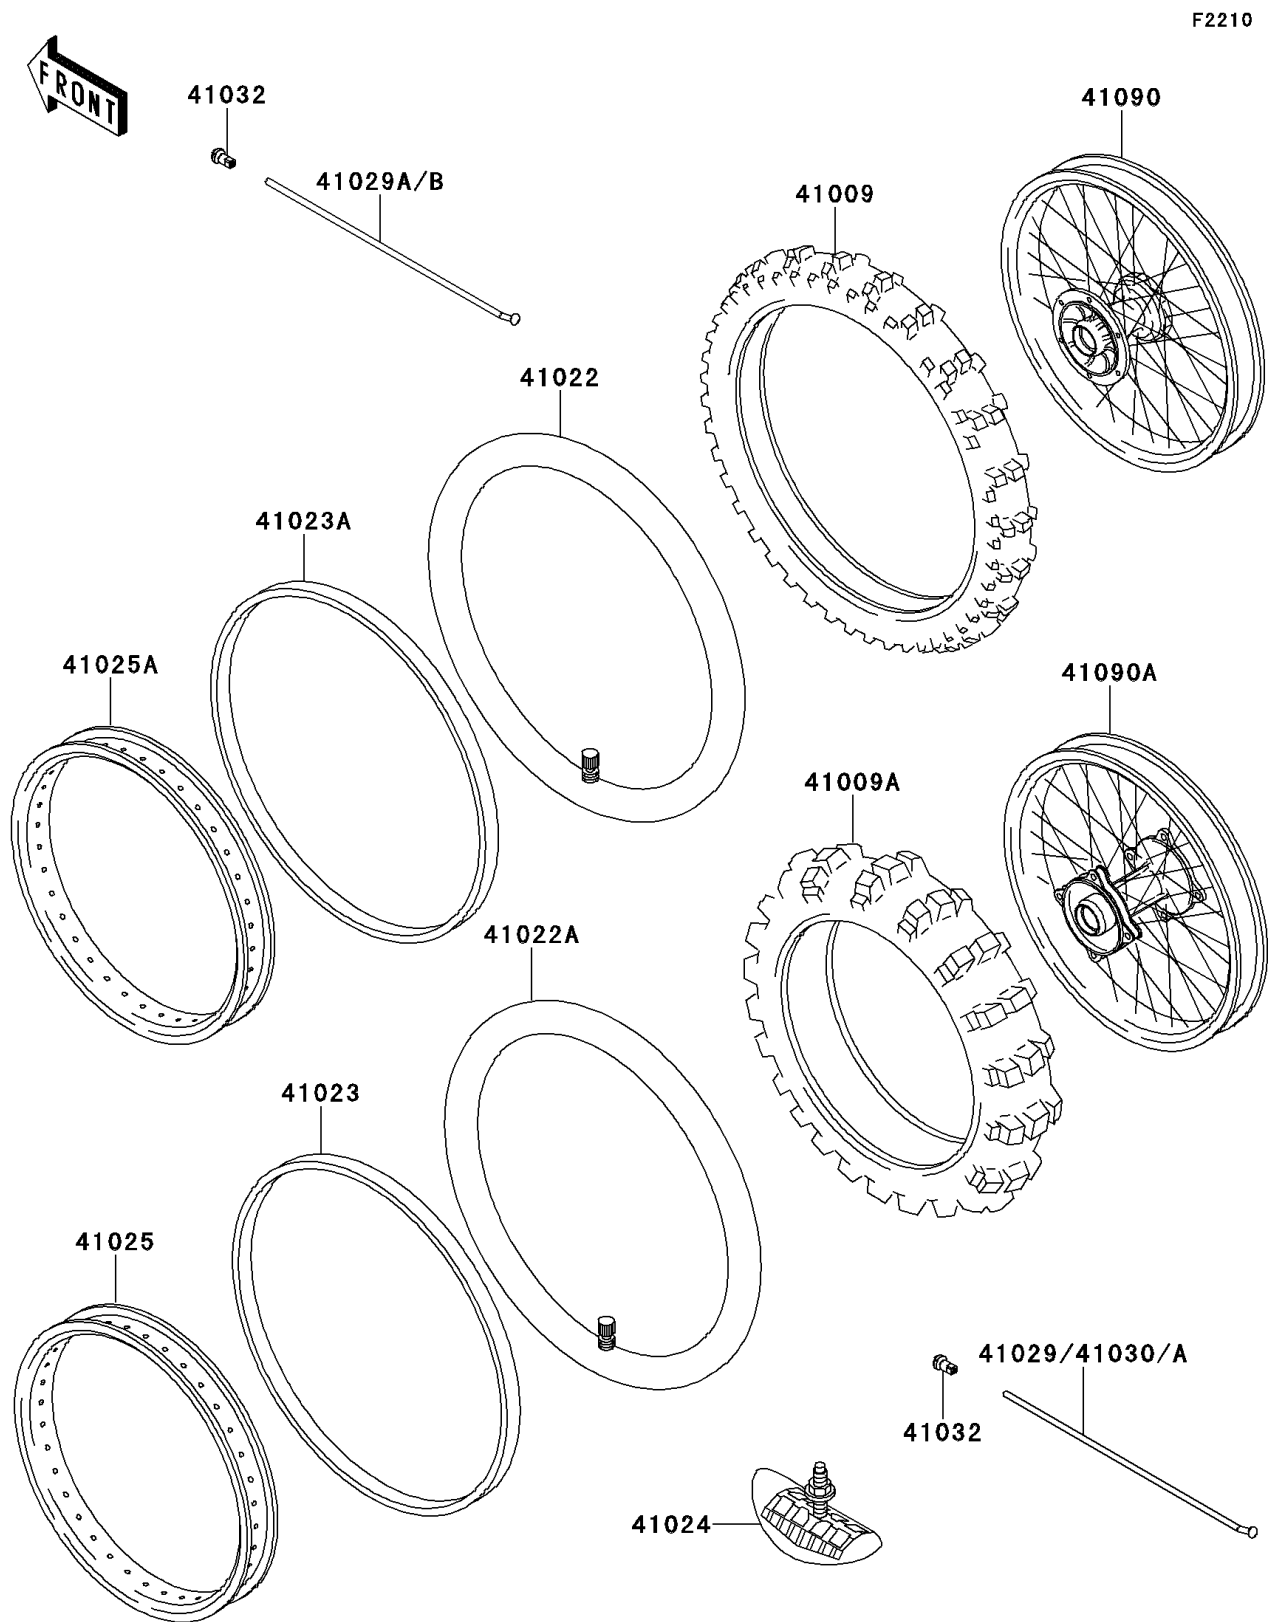

1998 KX80

PARTS DIAGRAM

Wheels/Tires

1998 KX80

PARTS LIST

Wheels/Tires

Kawasaki

Let the Good Times Roll®

ITEM NAME

PART NUMBER

QUANTITY
