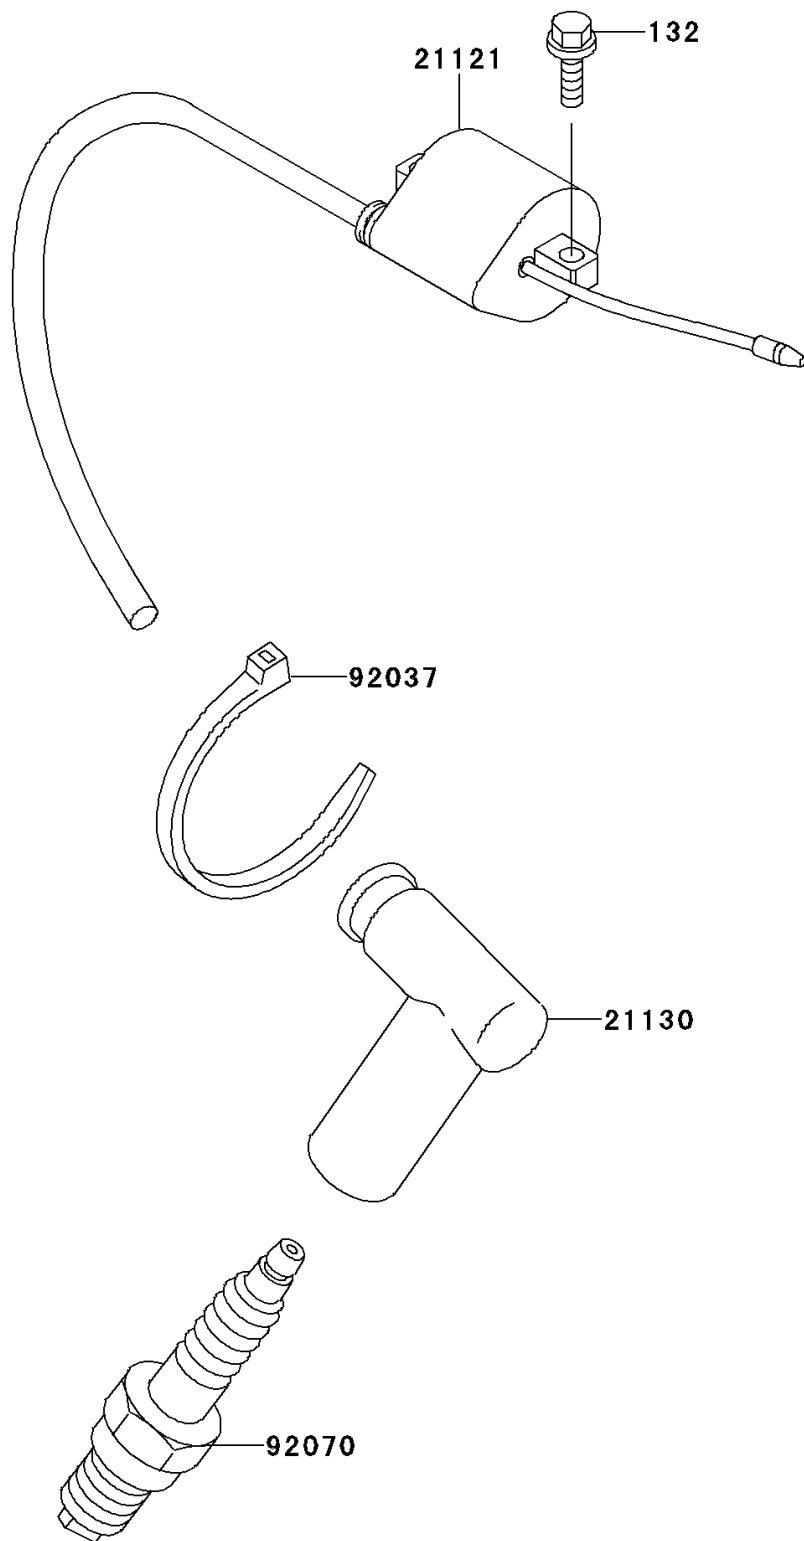

1998 KX80

PARTS DIAGRAM

Ignition System

Kawasaki

Let the Good Times Roll®

E1830

1998 KX80

PARTS LIST

Ignition System

Kawasaki

Let the Good Times Roll®

ITEM NAME

PART NUMBER

QUANTITY
