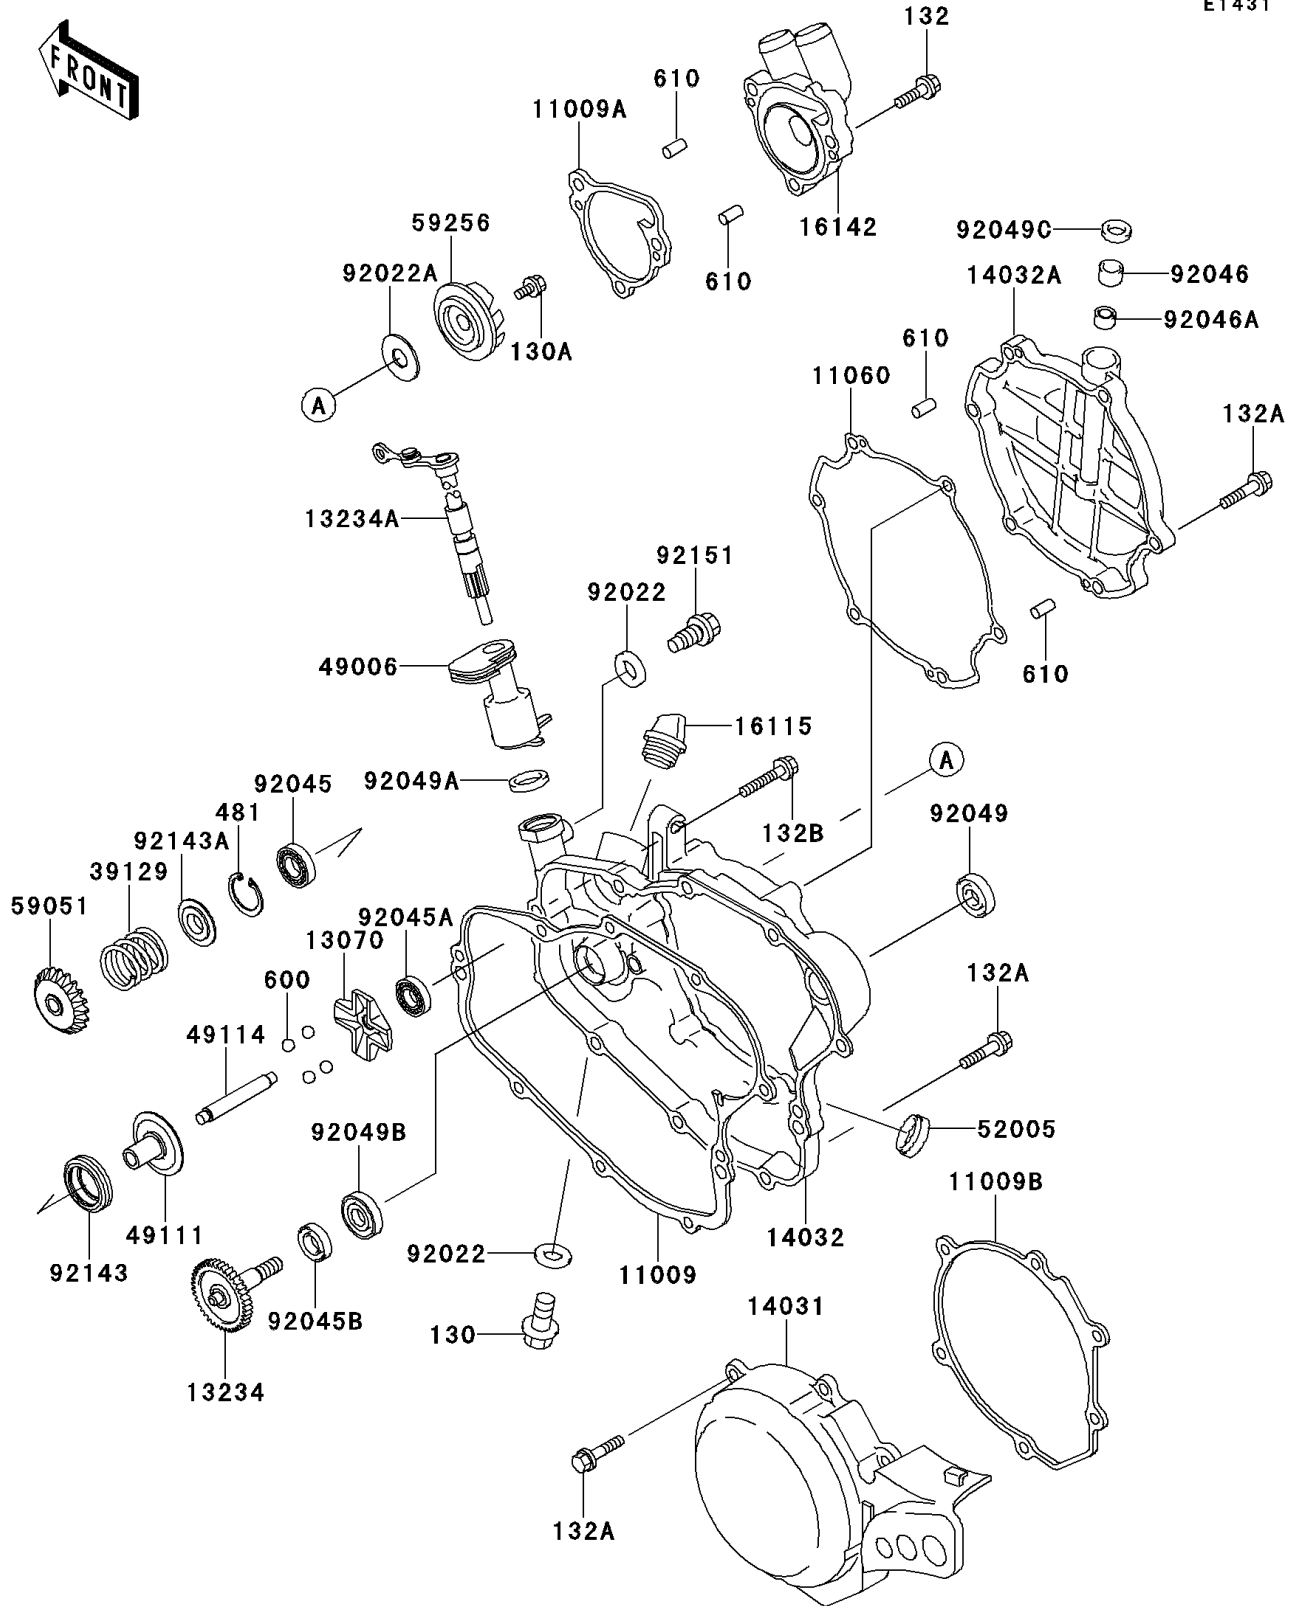

1999 KX80

PARTS DIAGRAM

Engine Cover(s)

E1431

1999 KX80

PARTS LIST

Engine Cover(s)

Kawasaki

Let the Good Times Roll®

ITEM NAME

PART NUMBER

QUANTITY
