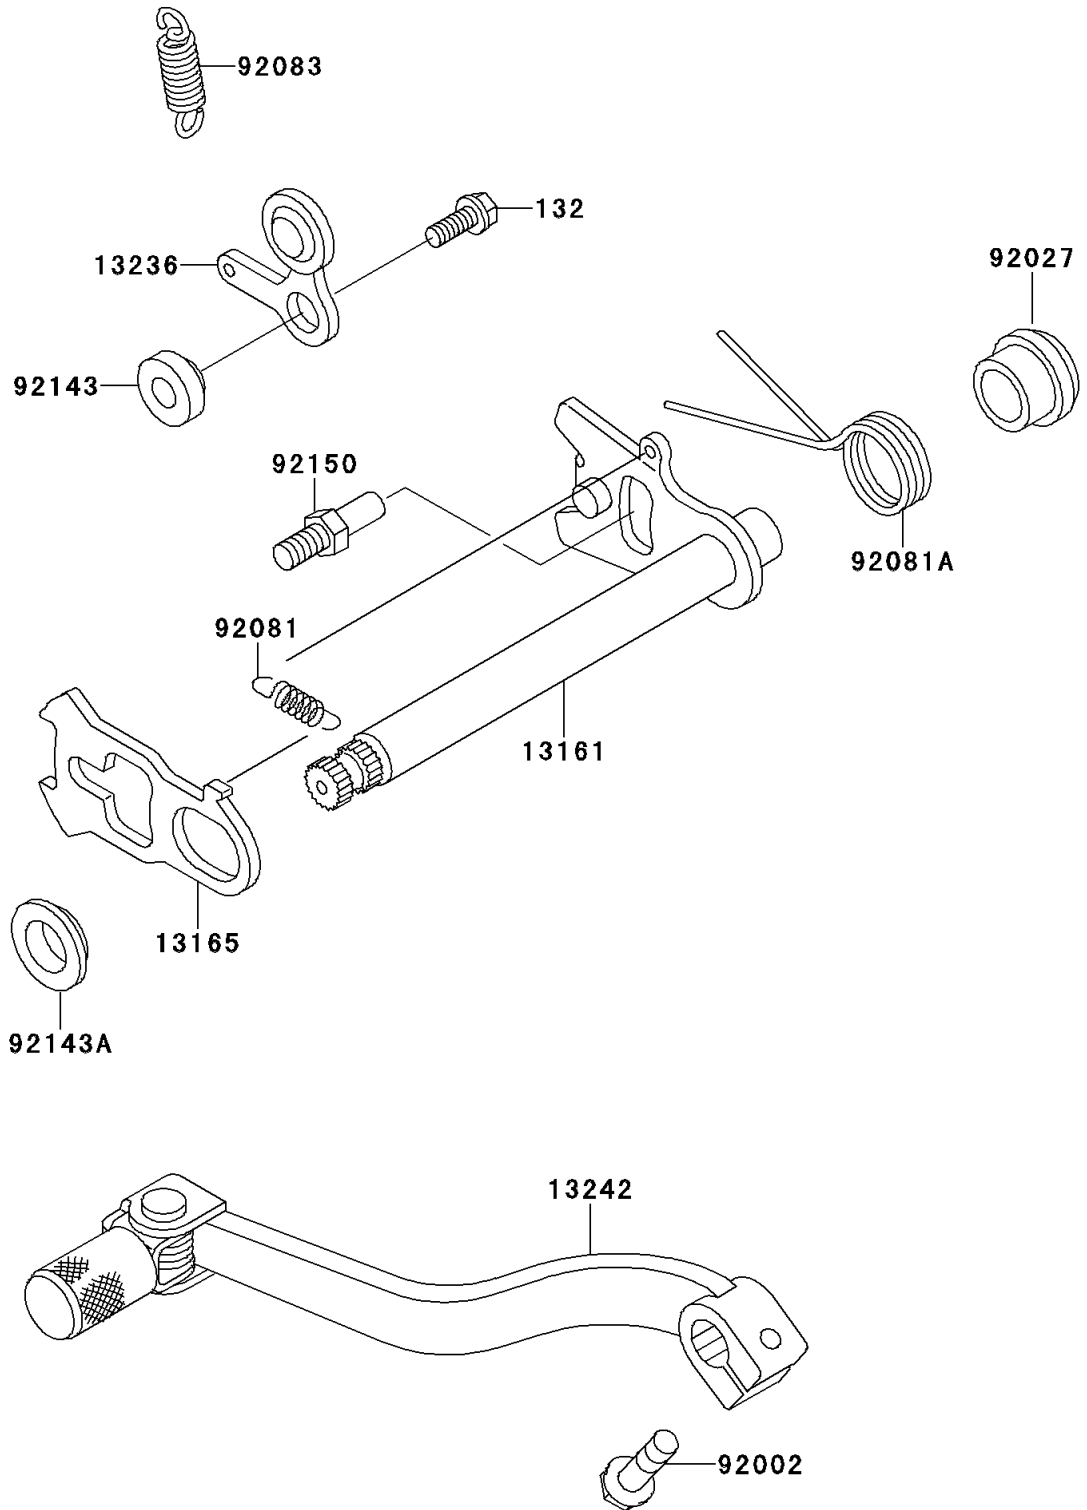

1998 KX80

PARTS DIAGRAM

Gear Change Mechanism

E1370

1998 KX80

PARTS LIST

Gear Change Mechanism

ITEM NAME

PART NUMBER

QUANTITY
