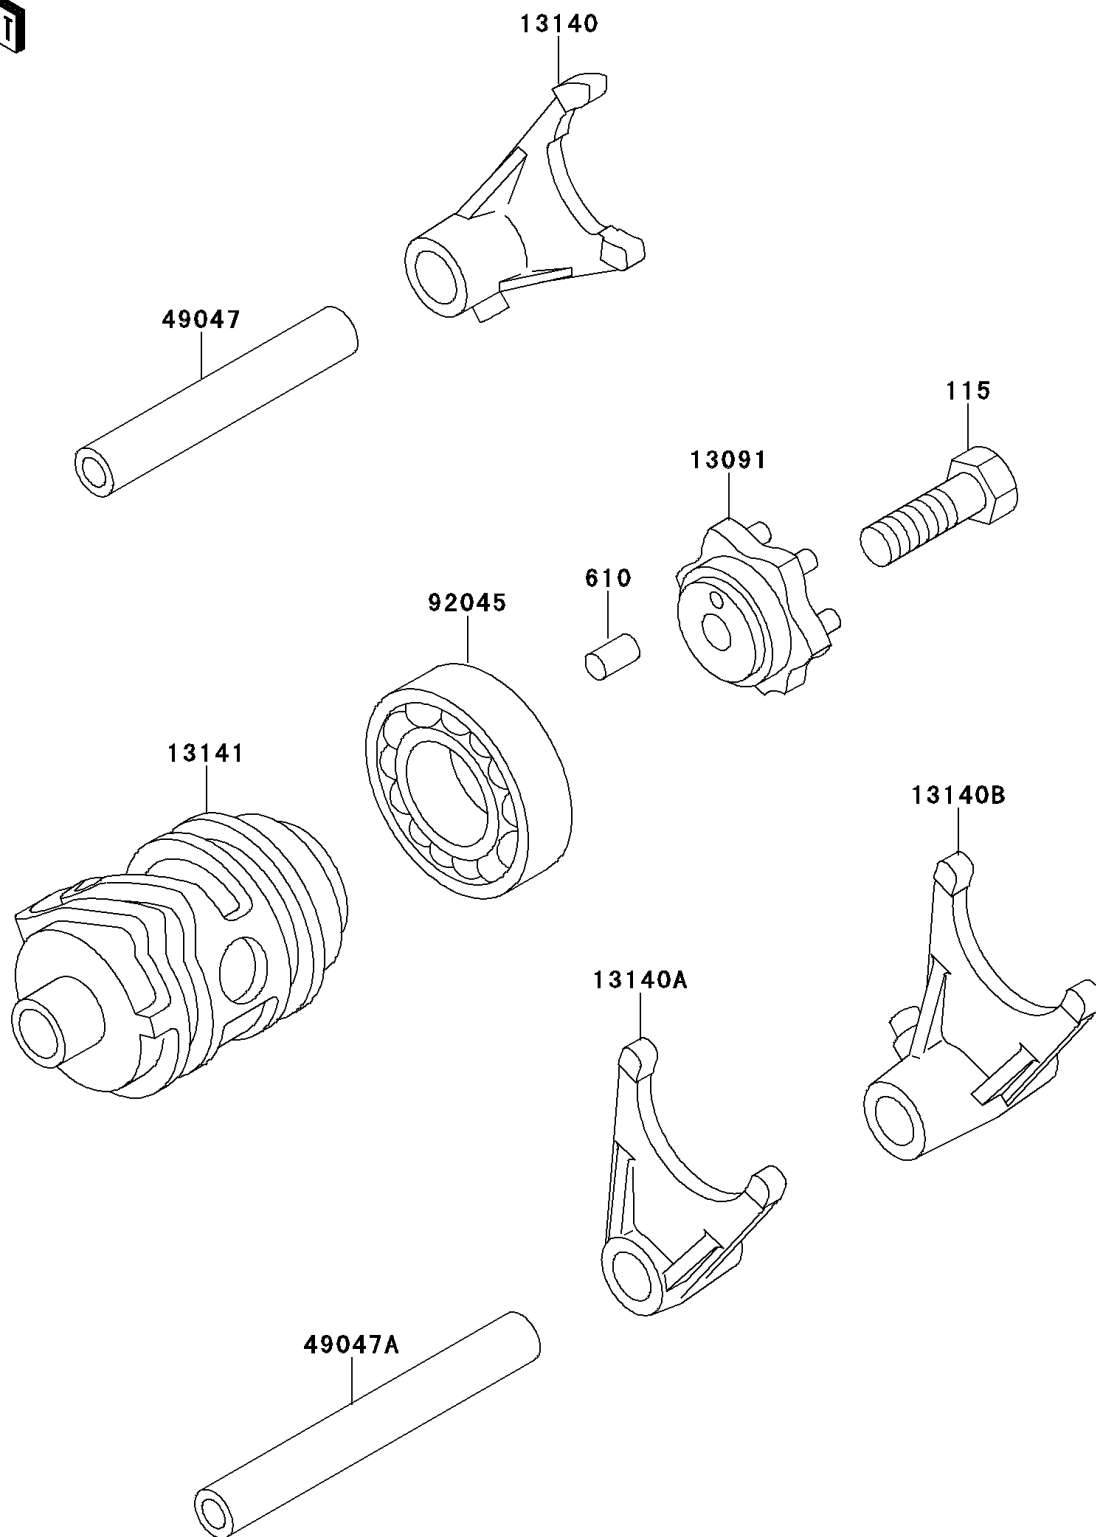

1998 KX80

PARTS DIAGRAM

Gear Change Drum/Shift Fork(s)

E1362

1998 KX80

PARTS LIST

Gear Change Drum/Shift Fork(s)

ITEM NAME

PART NUMBER

QUANTITY
