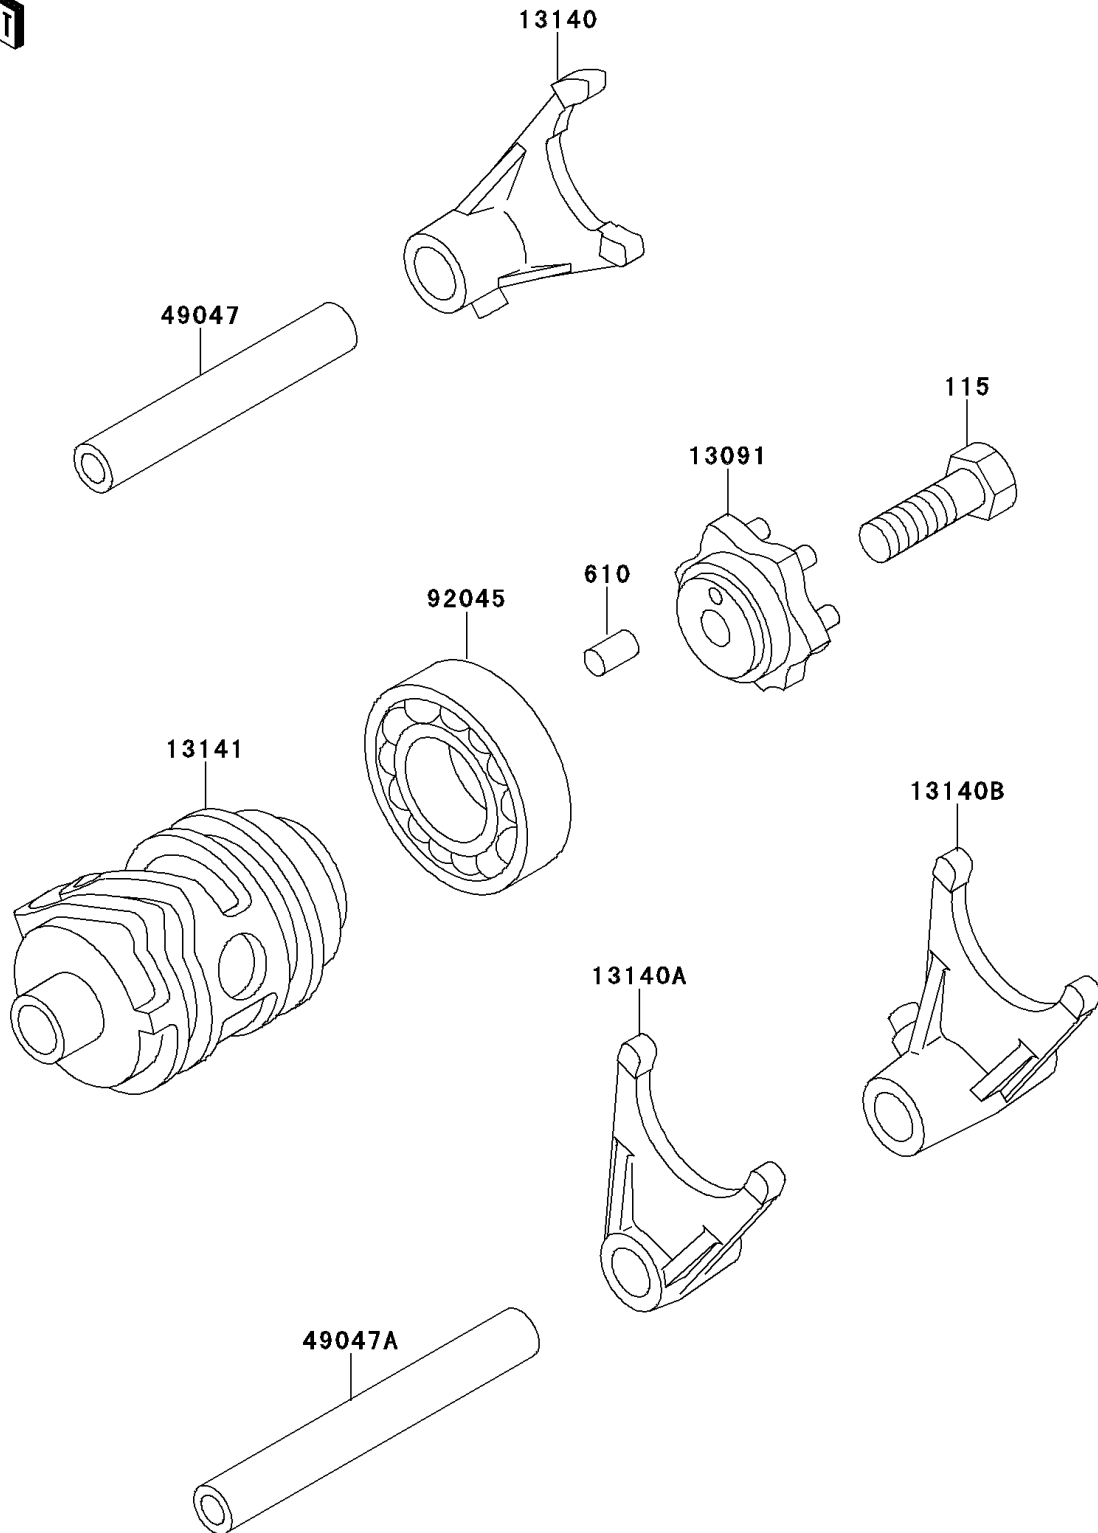

1999 KX80

PARTS DIAGRAM

Gear Change Drum/Shift Fork(s)

E1362

1999 KX80

PARTS LIST

Gear Change Drum/Shift Fork(s)

ITEM NAME

PART NUMBER

QUANTITY
