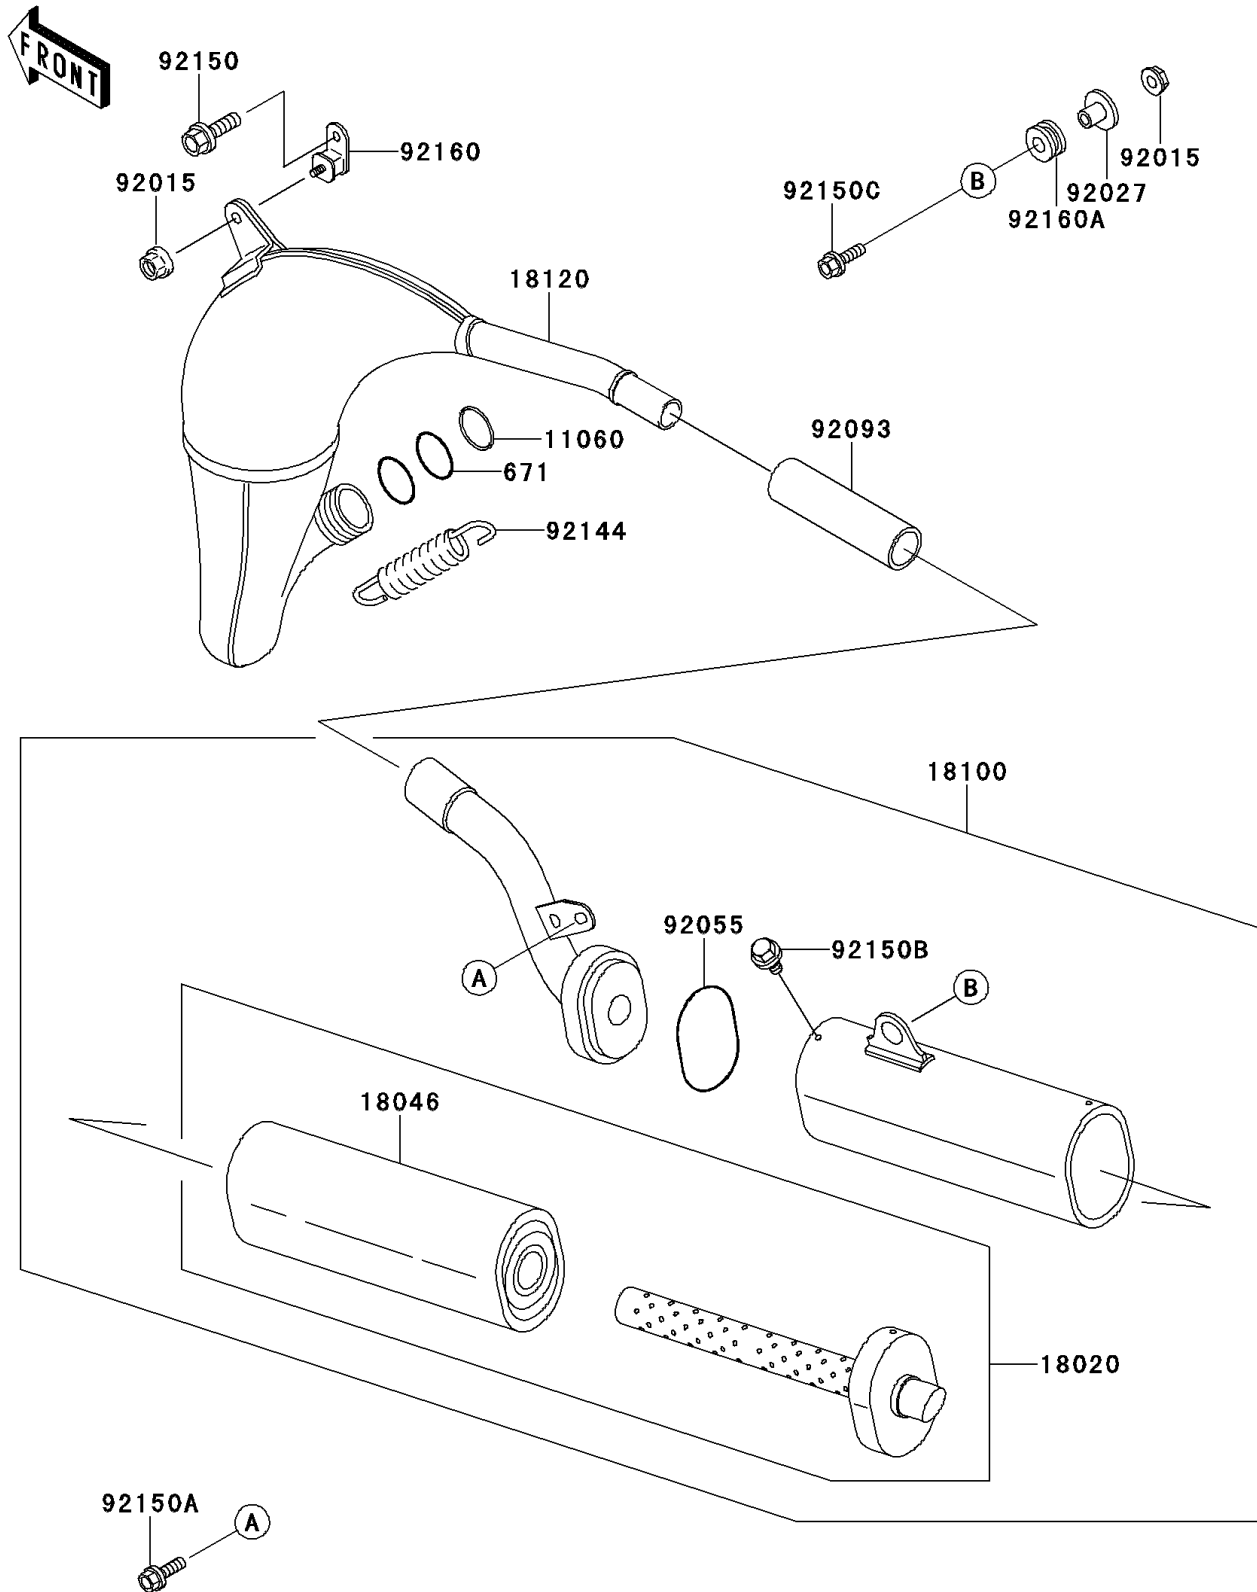

1998 KX80

PARTS DIAGRAM

Muffler(s)

E1140

1998 KX80

PARTS LIST

Muffler(s)

Kawasaki

Let the Good Times Roll®

ITEM NAME

PART NUMBER

QUANTITY
