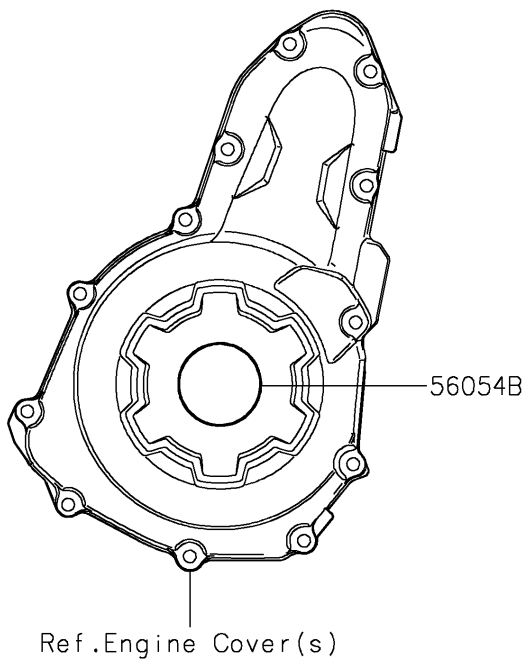

2022 Z650RS

PARTS DIAGRAM

Decals

F2861

2022 Z650RS

PARTS LIST

Decals

Kawasaki

Let the Good Times Roll®

ITEM NAME

PART NUMBER

QUANTITY
