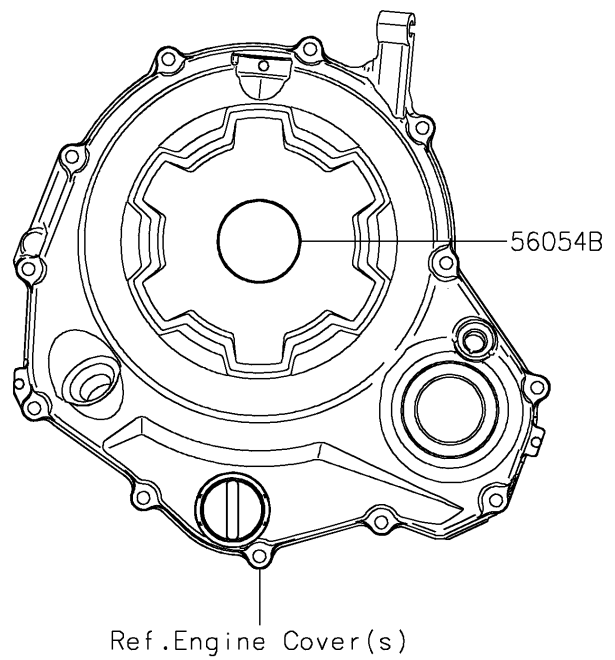

2022 Z650RS

PARTS DIAGRAM

Decals

F2861

2022 Z650RS

PARTS LIST

Decals

Kawasaki

Let the Good Times Roll®

ITEM NAME

PART NUMBER

QUANTITY
