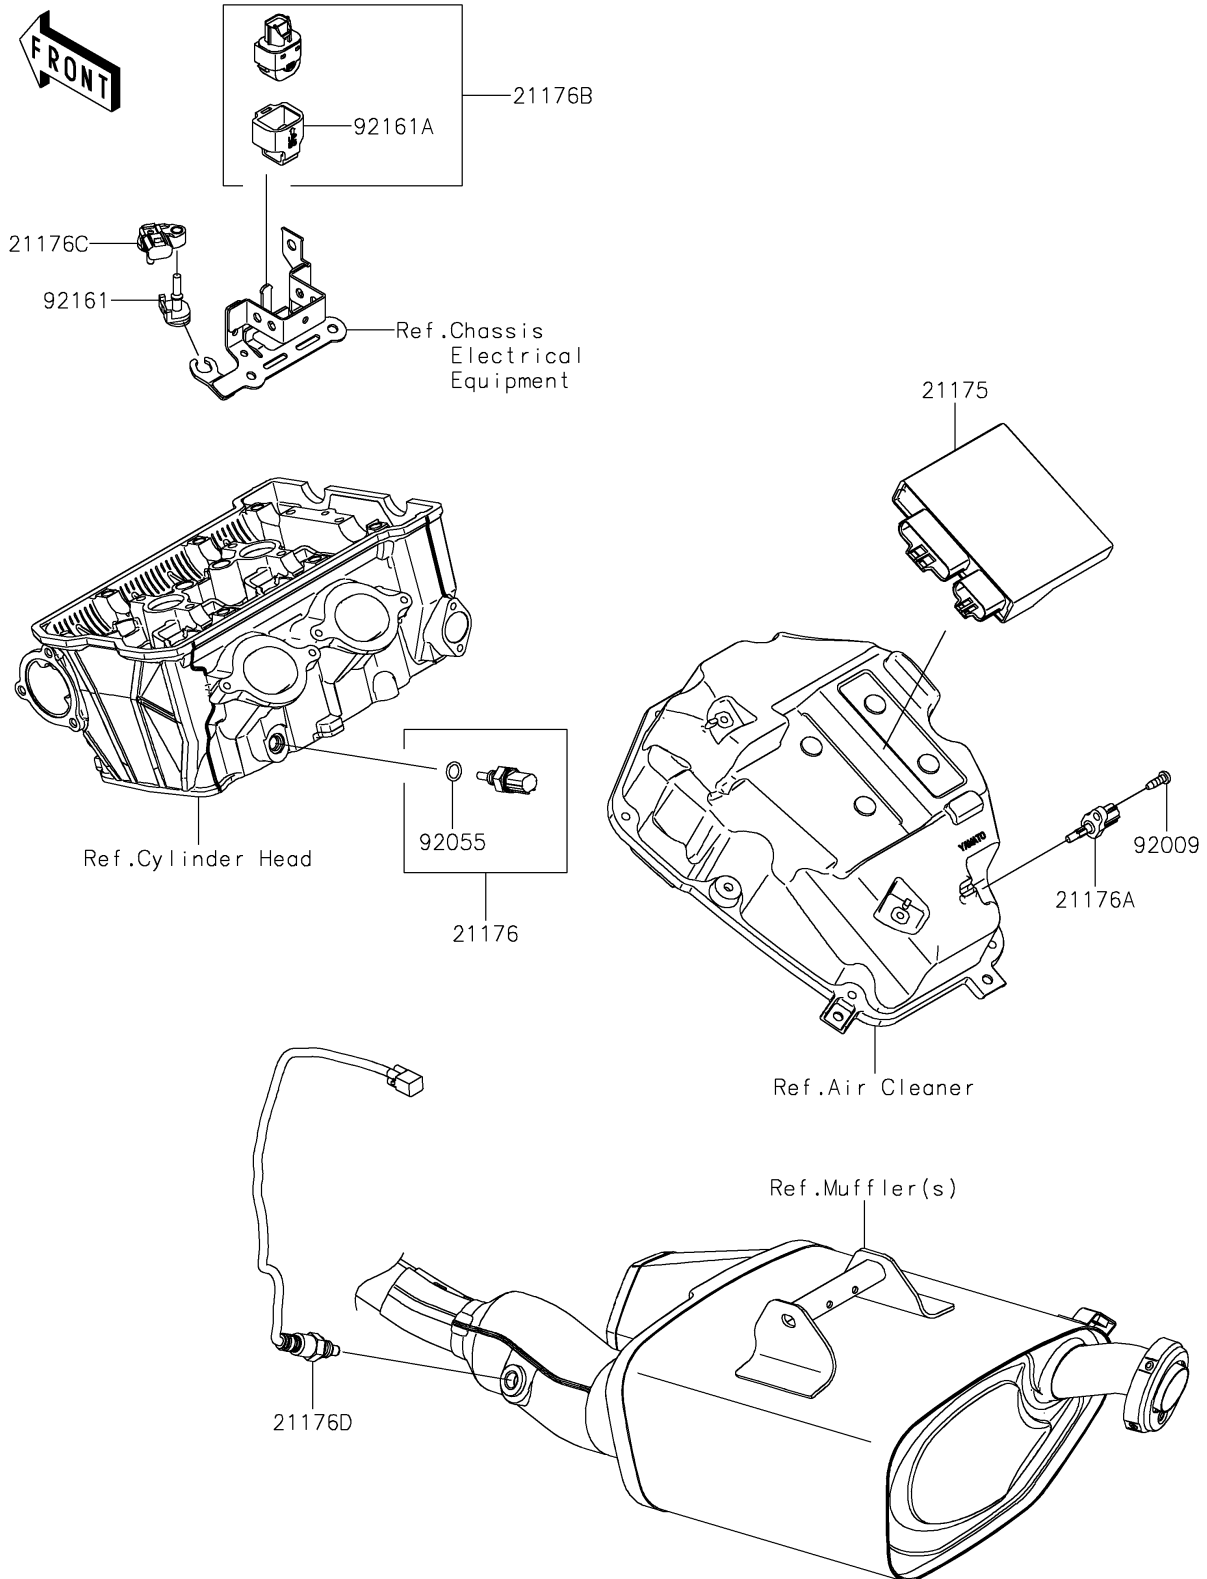

2022 Z650RS

PARTS DIAGRAM

Fuel Injection

E1530

2022 Z650RS

PARTS LIST

Fuel Injection

Kawasaki

Let the Good Times Roll®

ITEM NAME

PART NUMBER

QUANTITY
