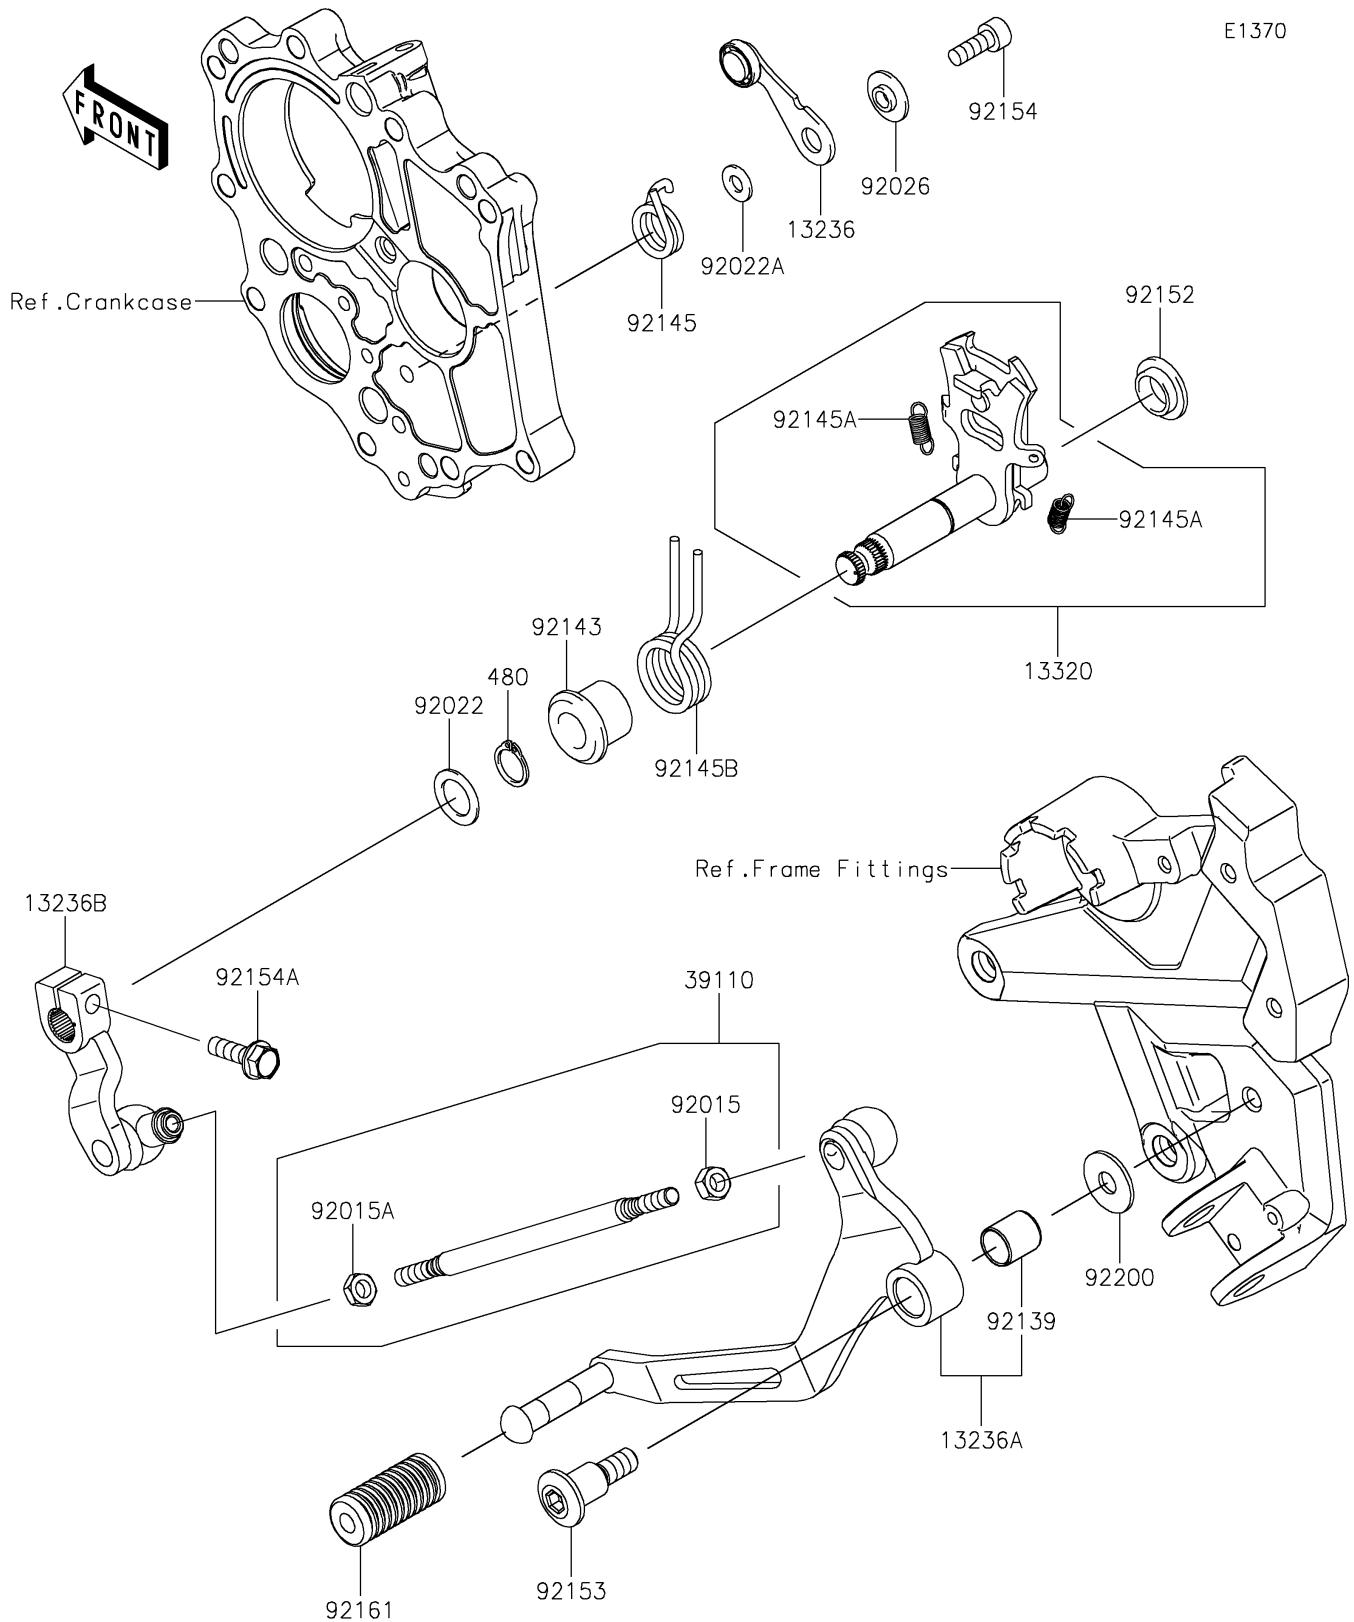

## PARTS DIAGRAM

### Gear Change Mechanism

E1370

## PARTS LIST

### Gear Change Mechanism

**Kawasaki**

Let the Good Times Roll®

**ITEM NAME**

**PART NUMBER**

**QUANTITY**

---