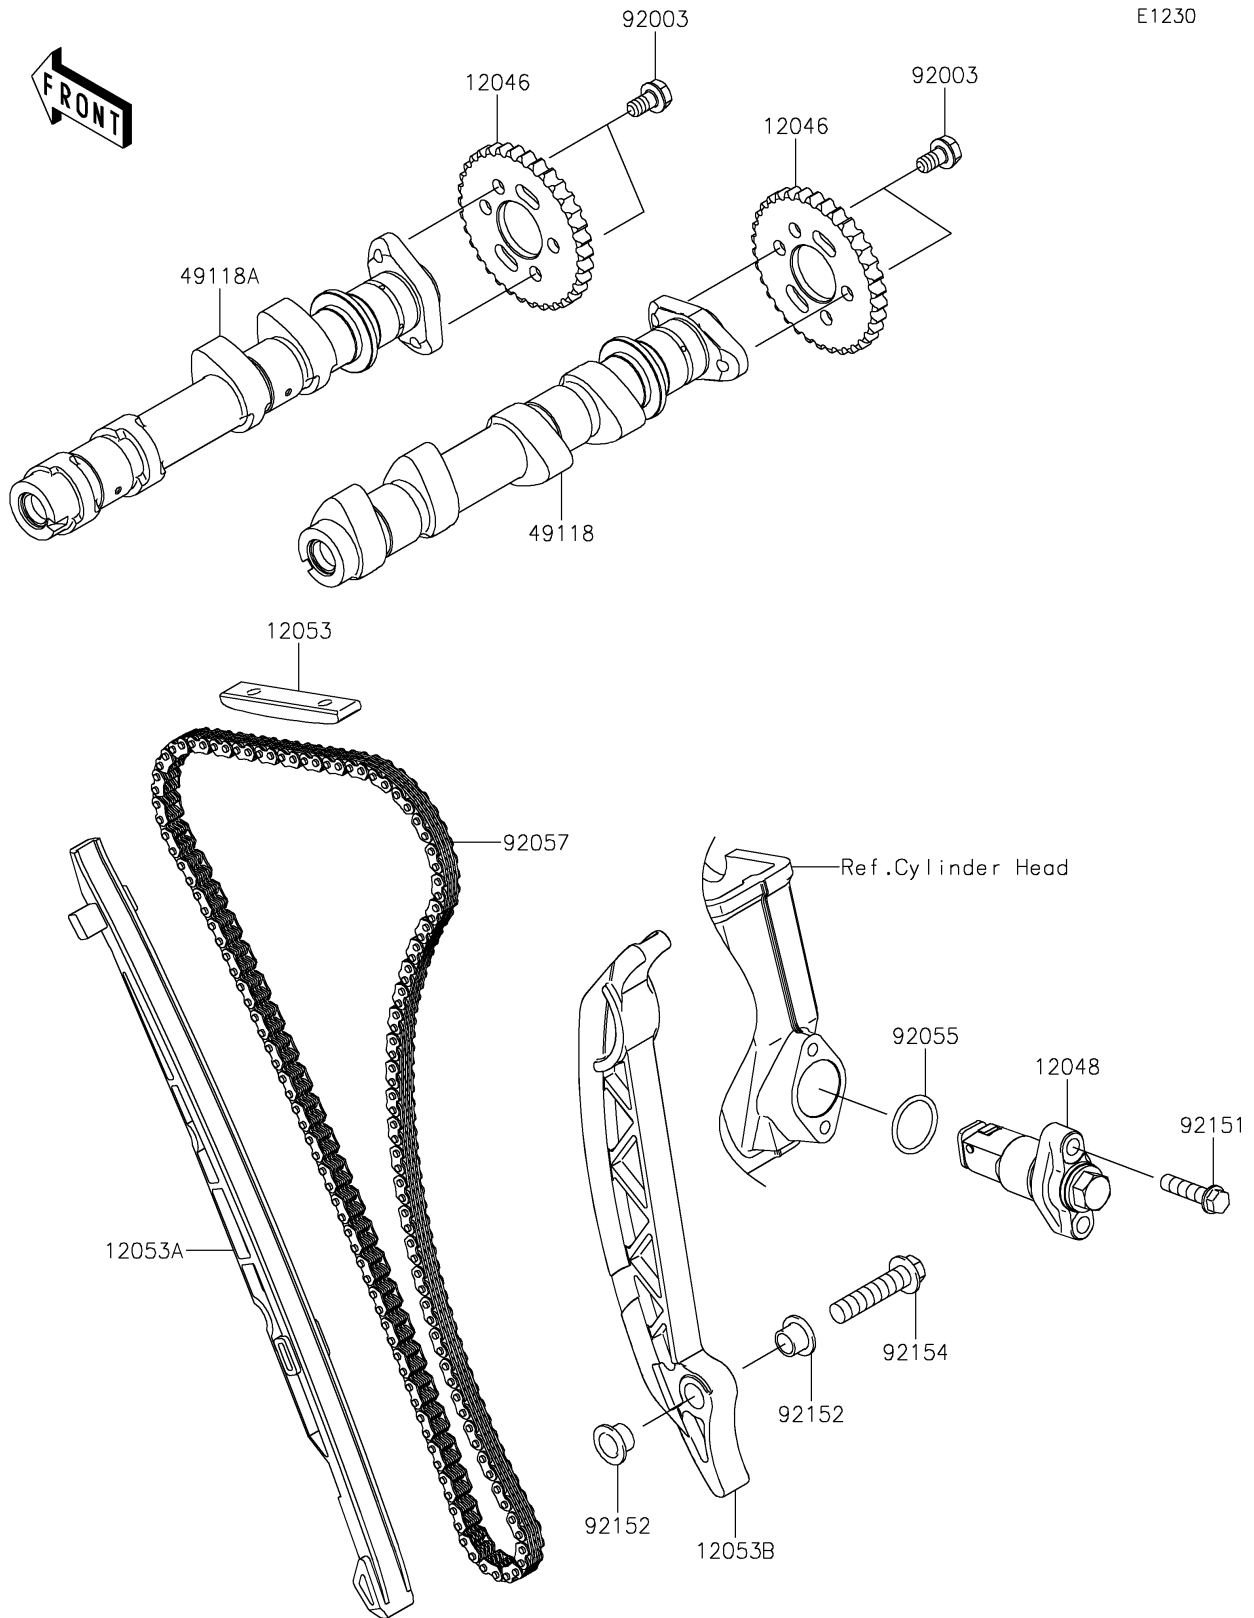

2022 Z650RS

PARTS DIAGRAM

Camshaft(s)/Tensioner

E1230

2022 Z650RS

PARTS LIST

Camshaft(s)/Tensioner

Kawasaki

Let the Good Times Roll®

ITEM NAME

PART NUMBER

QUANTITY
