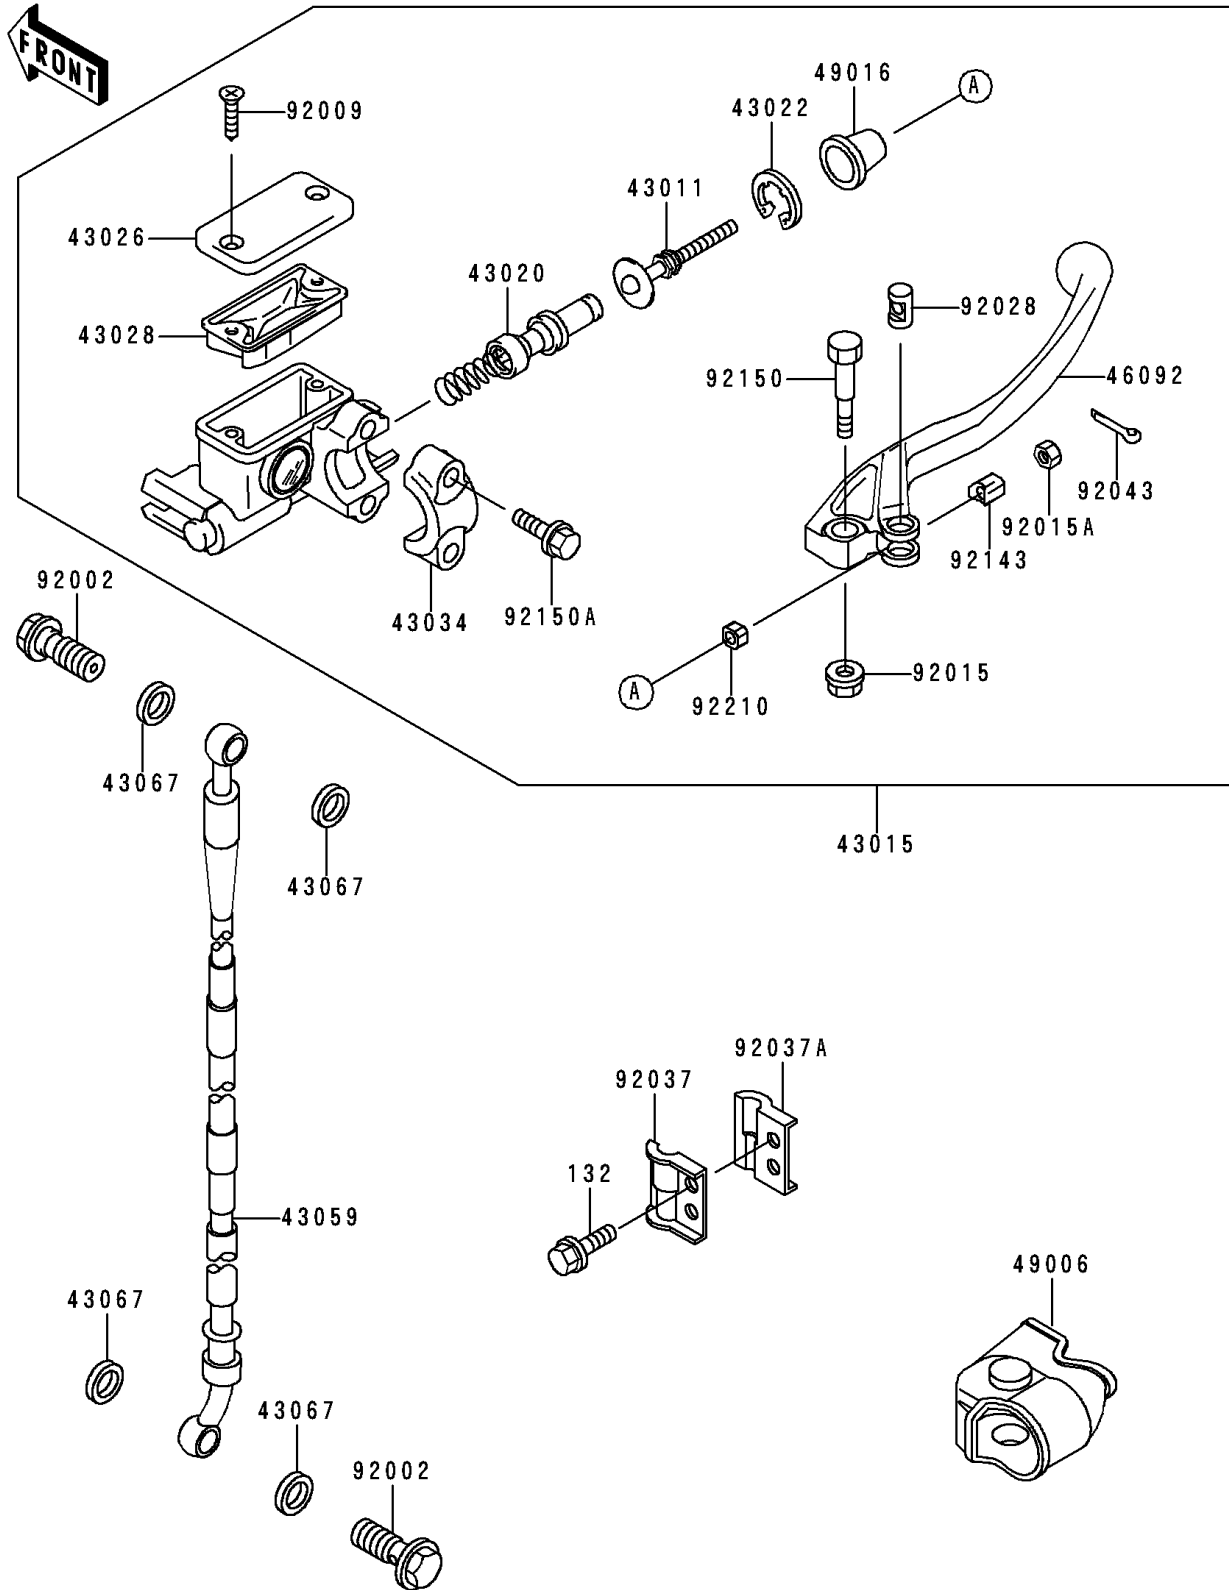

1997 KX80

PARTS DIAGRAM

Front Master Cylinder(KX80-R7)

F2291A

1997 KX80

PARTS LIST

Front Master Cylinder(KX80-R7)

ITEM NAME

PART NUMBER

QUANTITY
