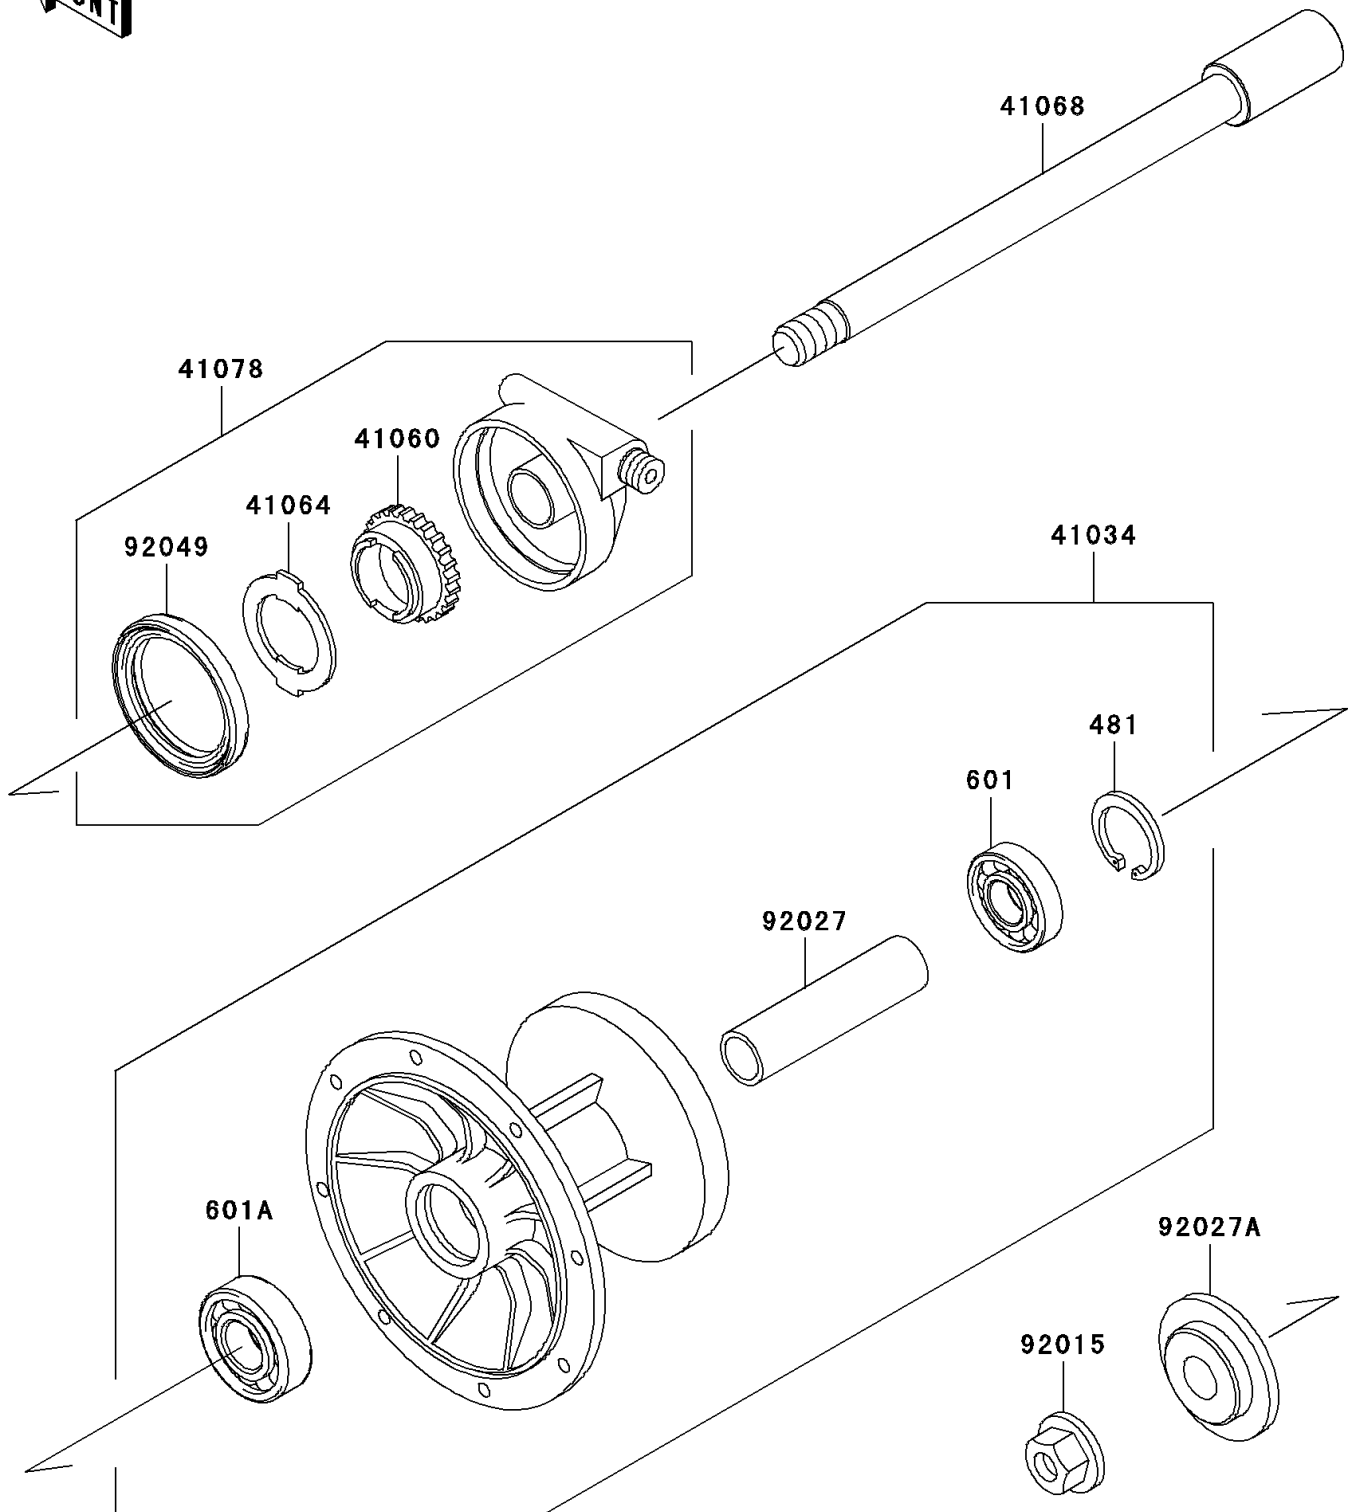

2010 KLR™ 650

PARTS DIAGRAM

Front Hub

F2230

2010 KLR™ 650

PARTS LIST

Front Hub

ITEM NAME

PART NUMBER

QUANTITY
