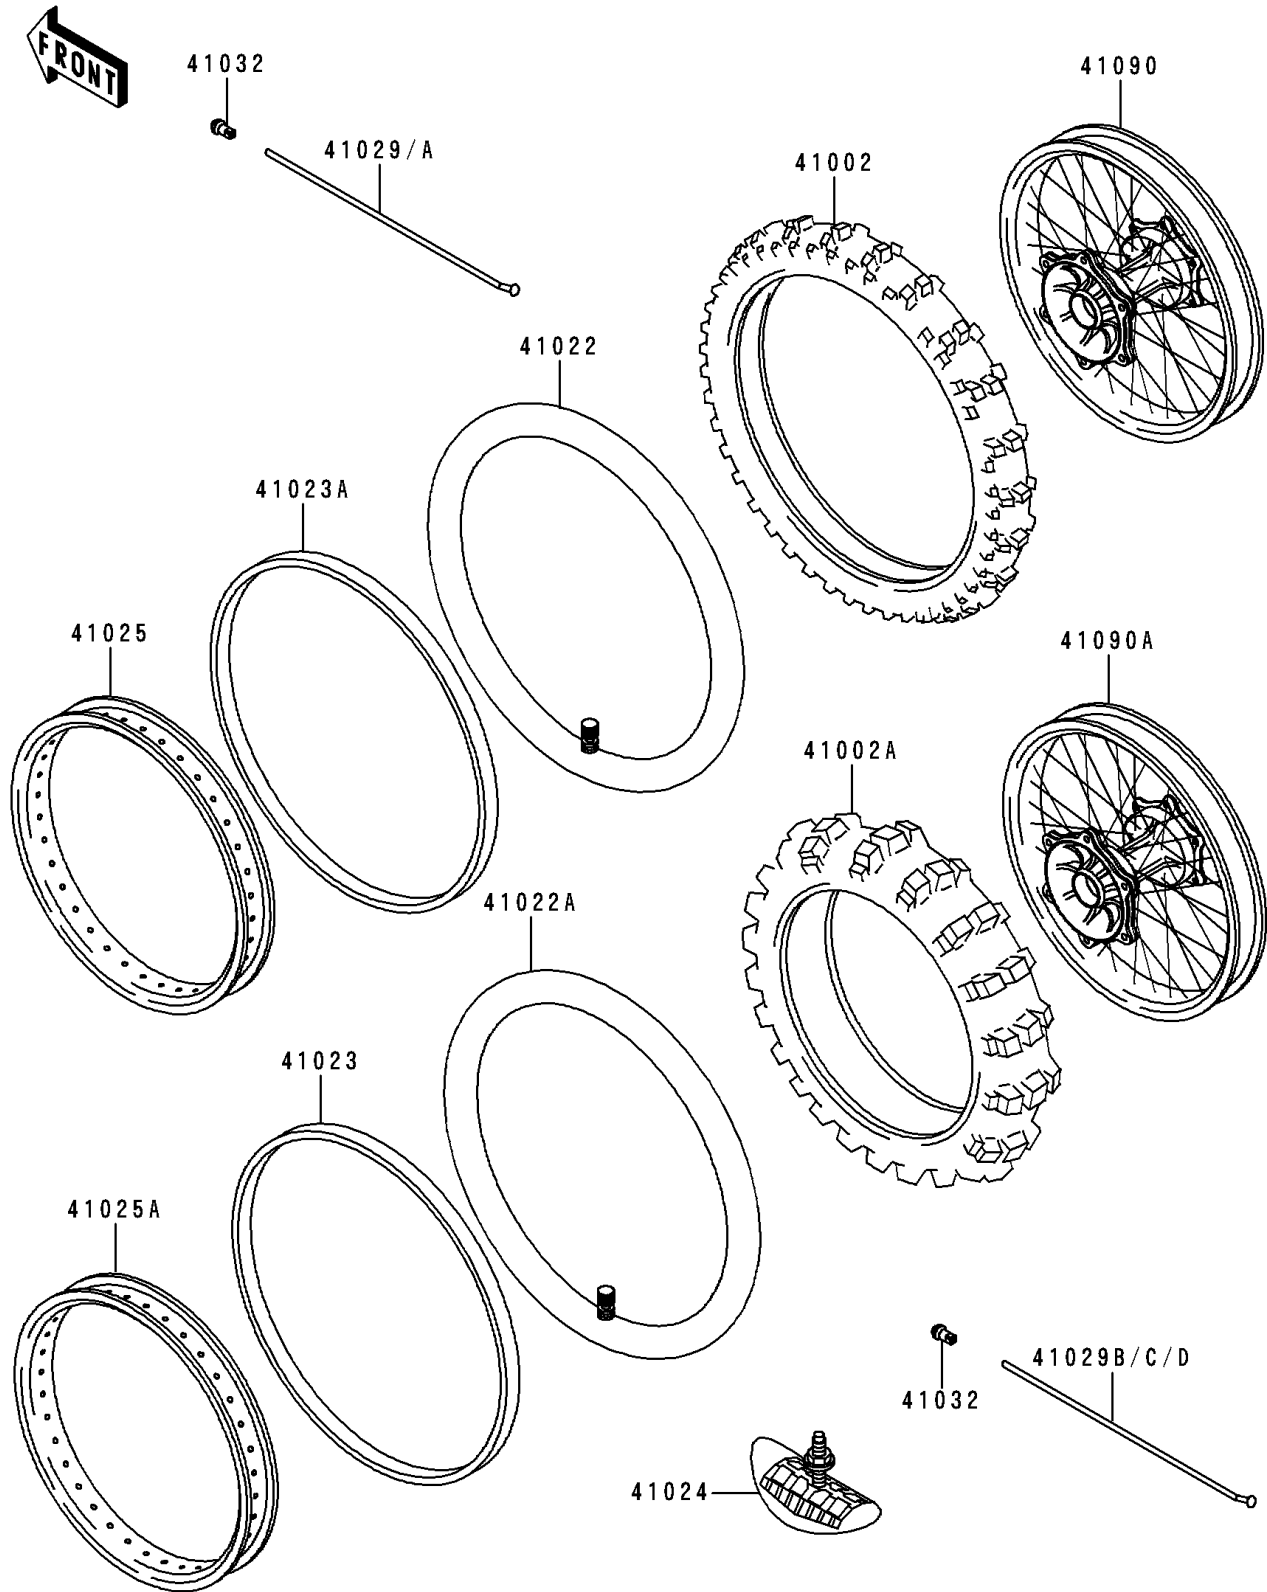

1997 KX80

PARTS DIAGRAM

Wheels/Tires

F2210

1997 KX80

PARTS LIST

Wheels/Tires

Kawasaki

Let the Good Times Roll®

ITEM NAME

PART NUMBER

QUANTITY
