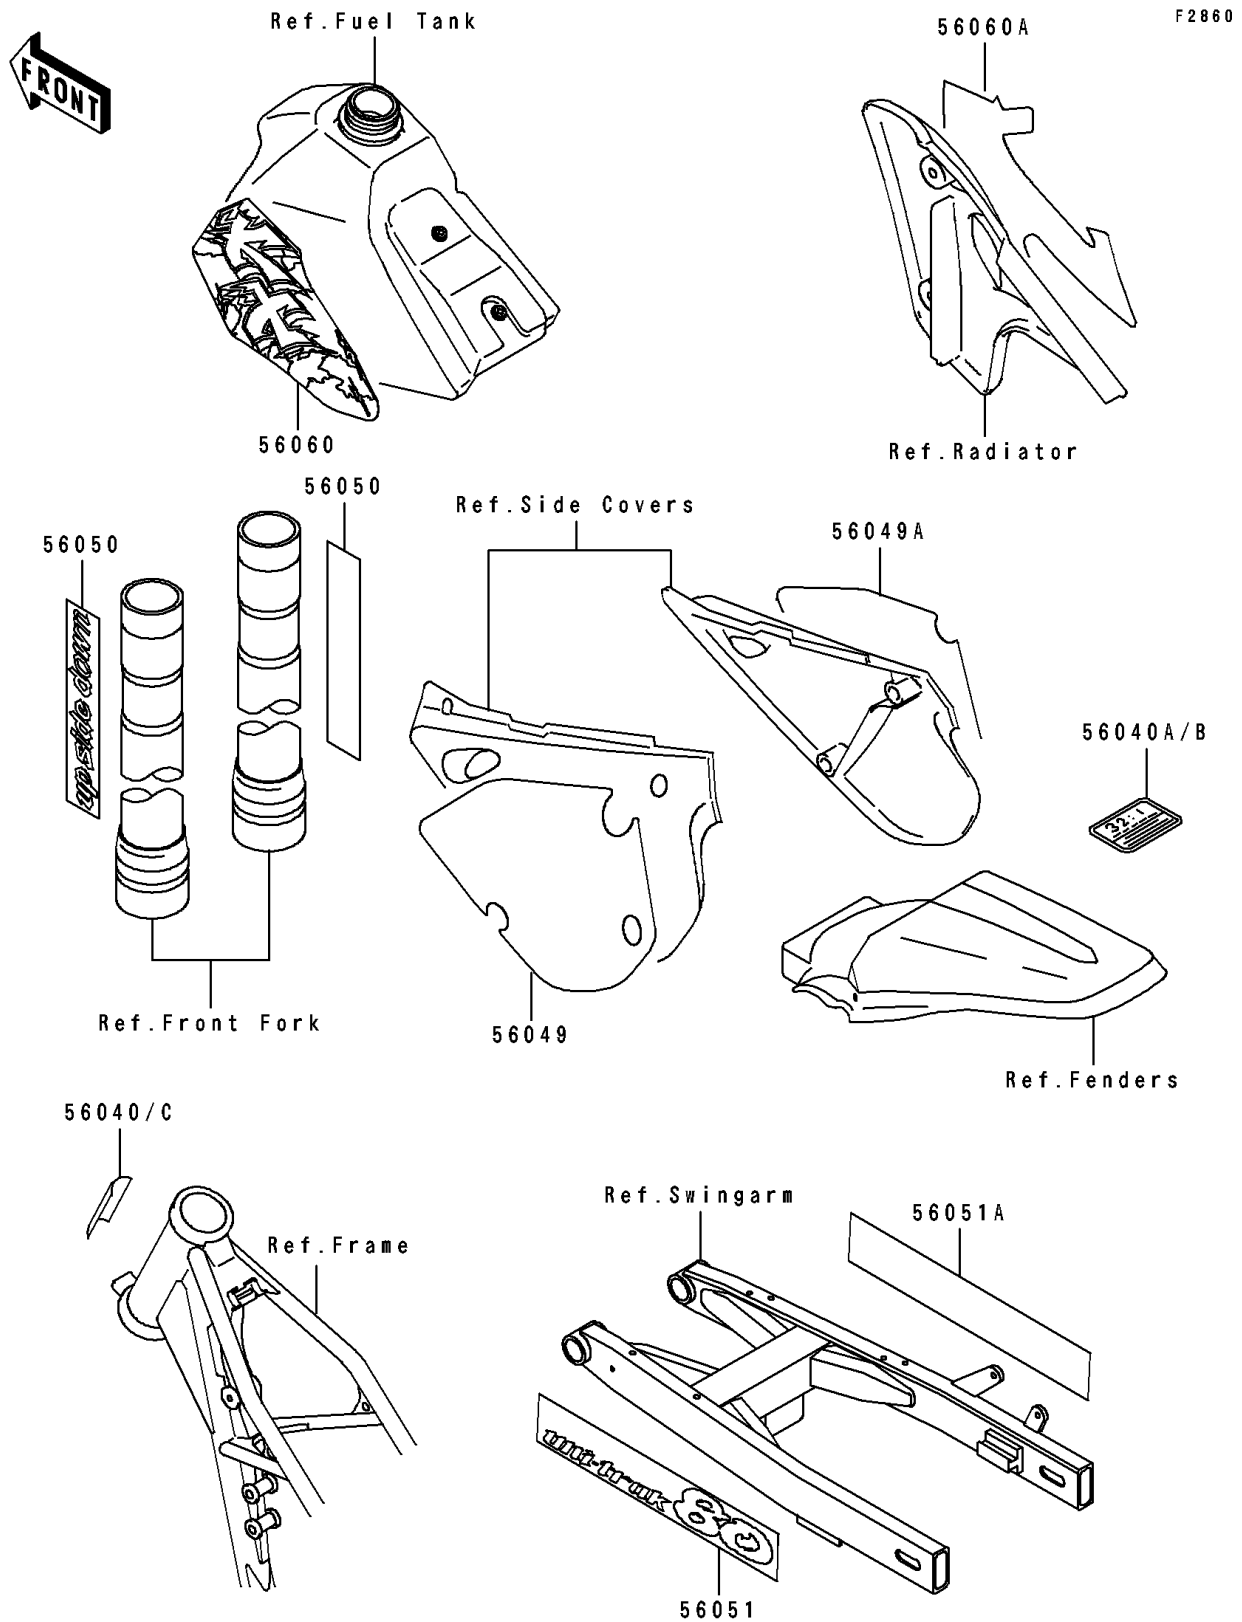

# 1994 Big Wheel

## PARTS DIAGRAM

Labels(KX80-R4/T4)

## PARTS LIST

Labels(KX80-R4/T4)

**Kawasaki**

Let the Good Times Roll®

**ITEM NAME**

**PART NUMBER**

**QUANTITY**

---