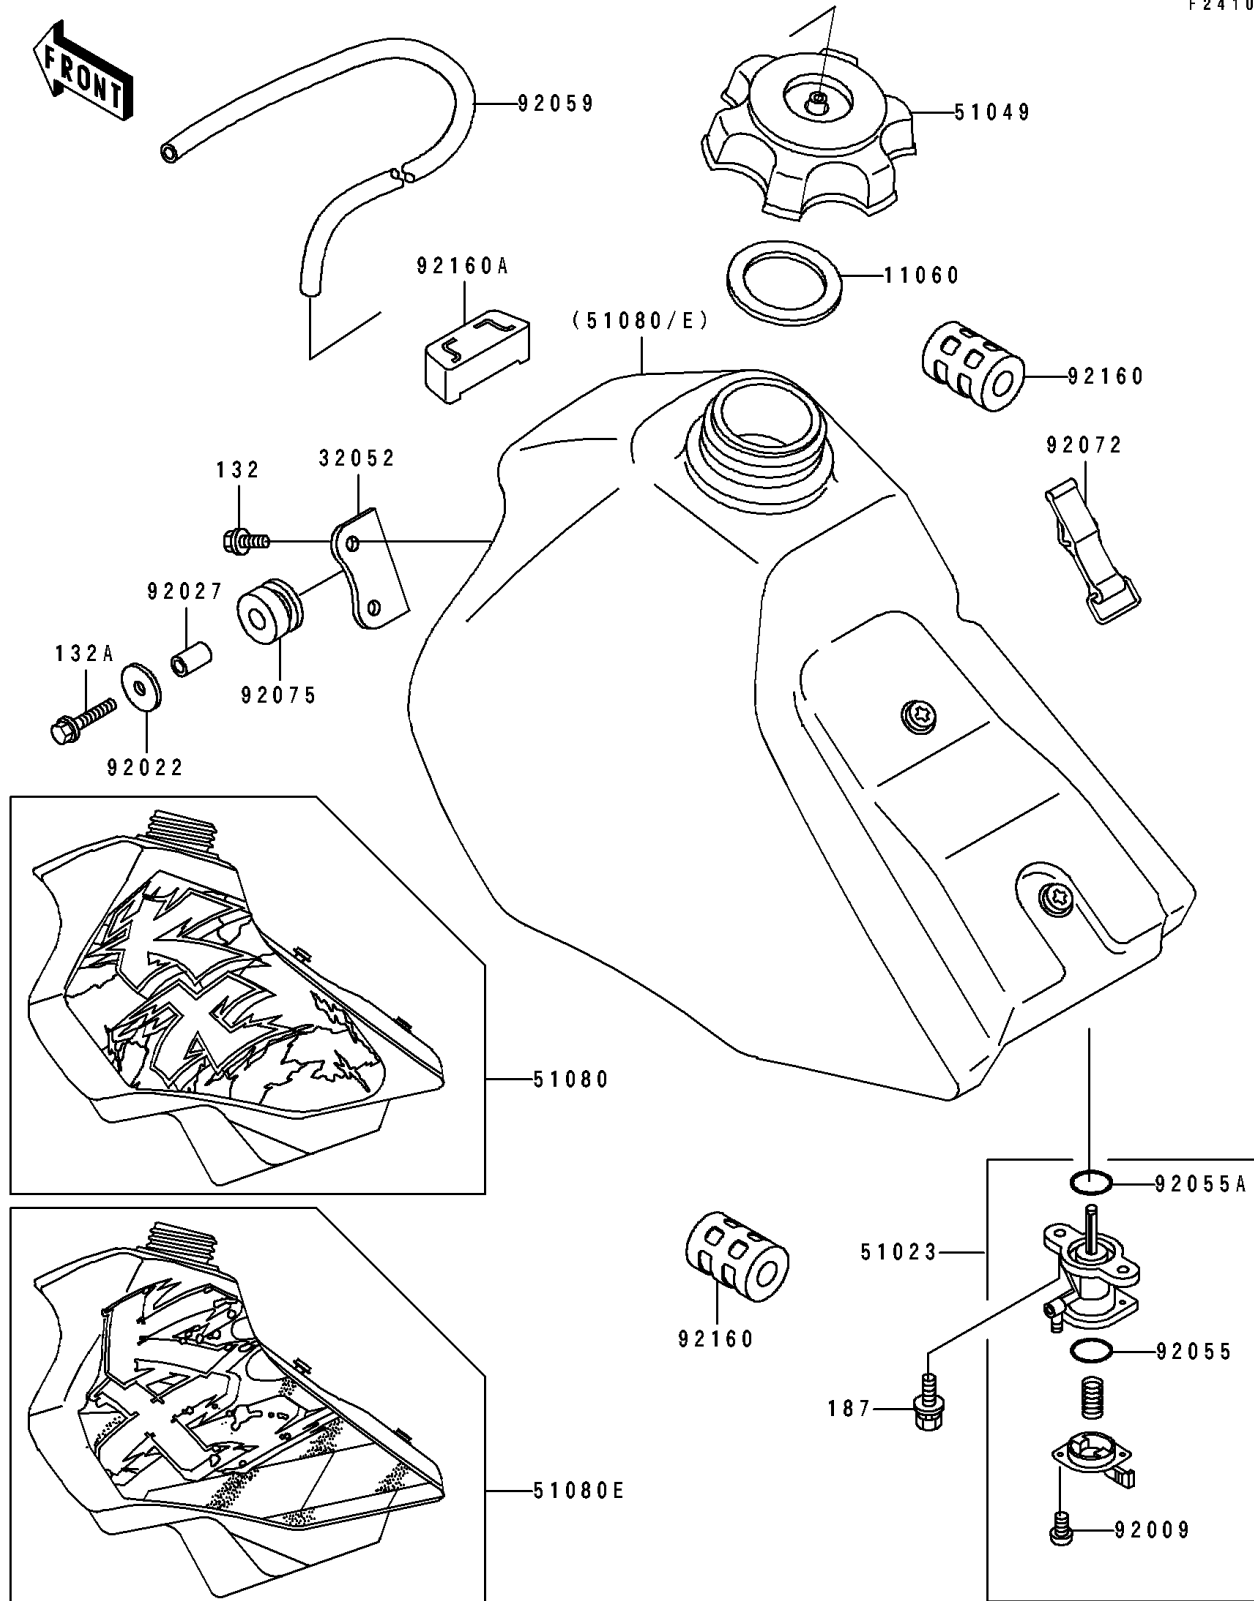

# 1994 Big Wheel

## PARTS DIAGRAM

### Fuel Tank

F2410

## PARTS LIST

Fuel Tank

**Kawasaki**

Let the Good Times Roll®

**ITEM NAME**

**PART NUMBER**

**QUANTITY**

---