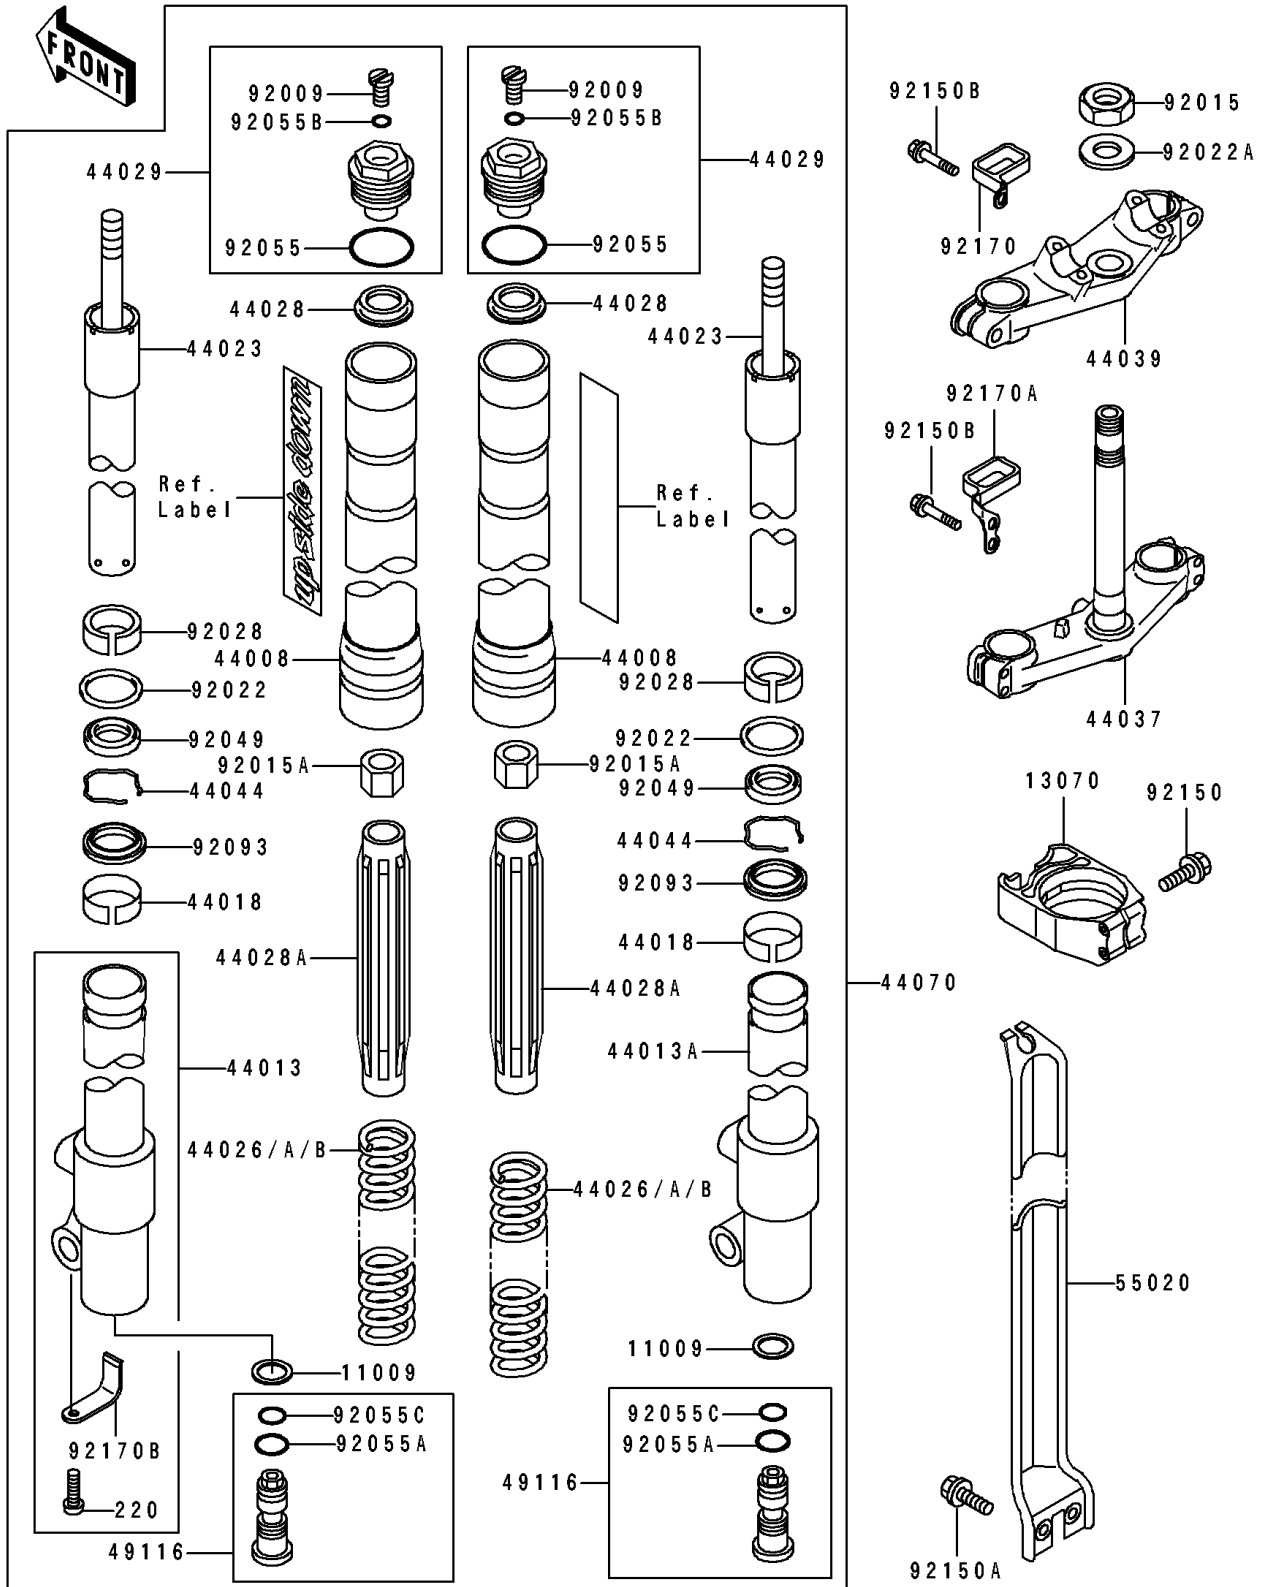

1994 Big Wheel

PARTS DIAGRAM

Front Fork(KX80-T4)

F2340A

1994 Big Wheel

PARTS LIST

Front Fork(KX80-T4)

Kawasaki

Let the Good Times Roll®

ITEM NAME

PART NUMBER

QUANTITY
