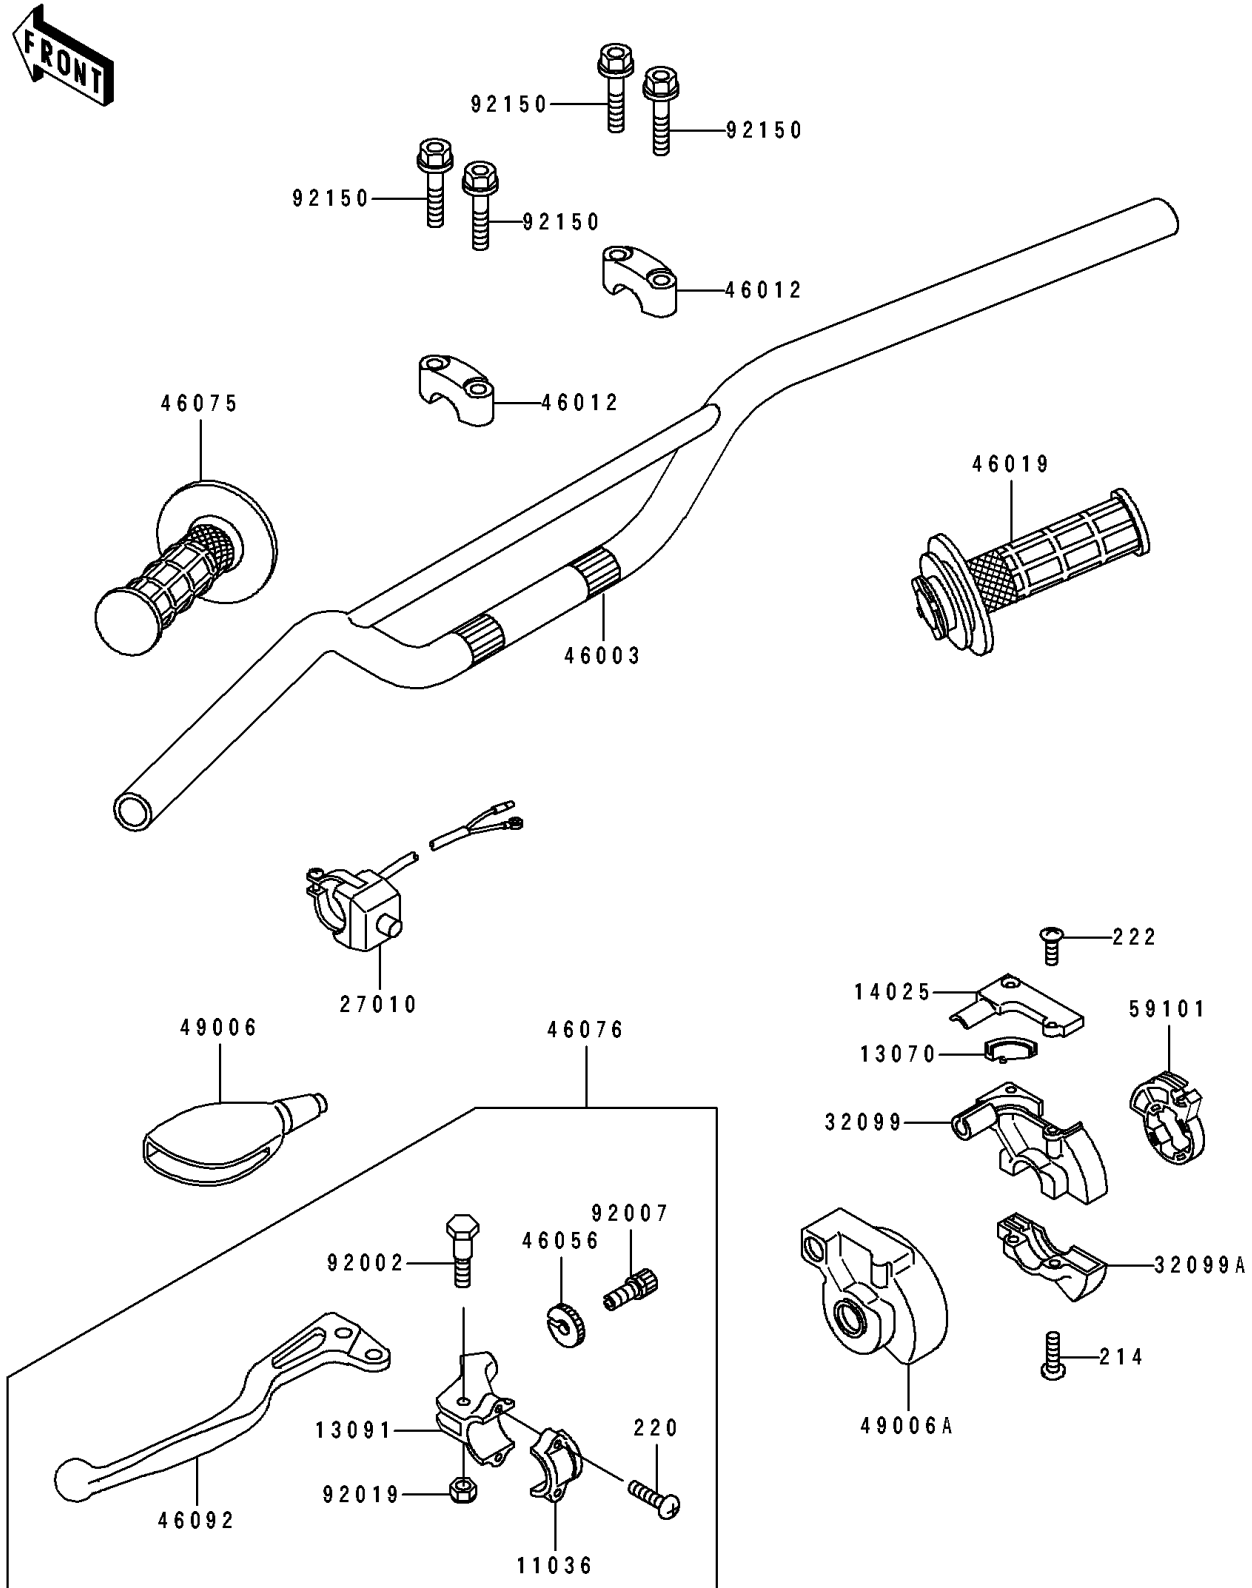

1994 Big Wheel

PARTS DIAGRAM

Handlebar

F2310

1994 Big Wheel

PARTS LIST

Handlebar

ITEM NAME

PART NUMBER

QUANTITY
