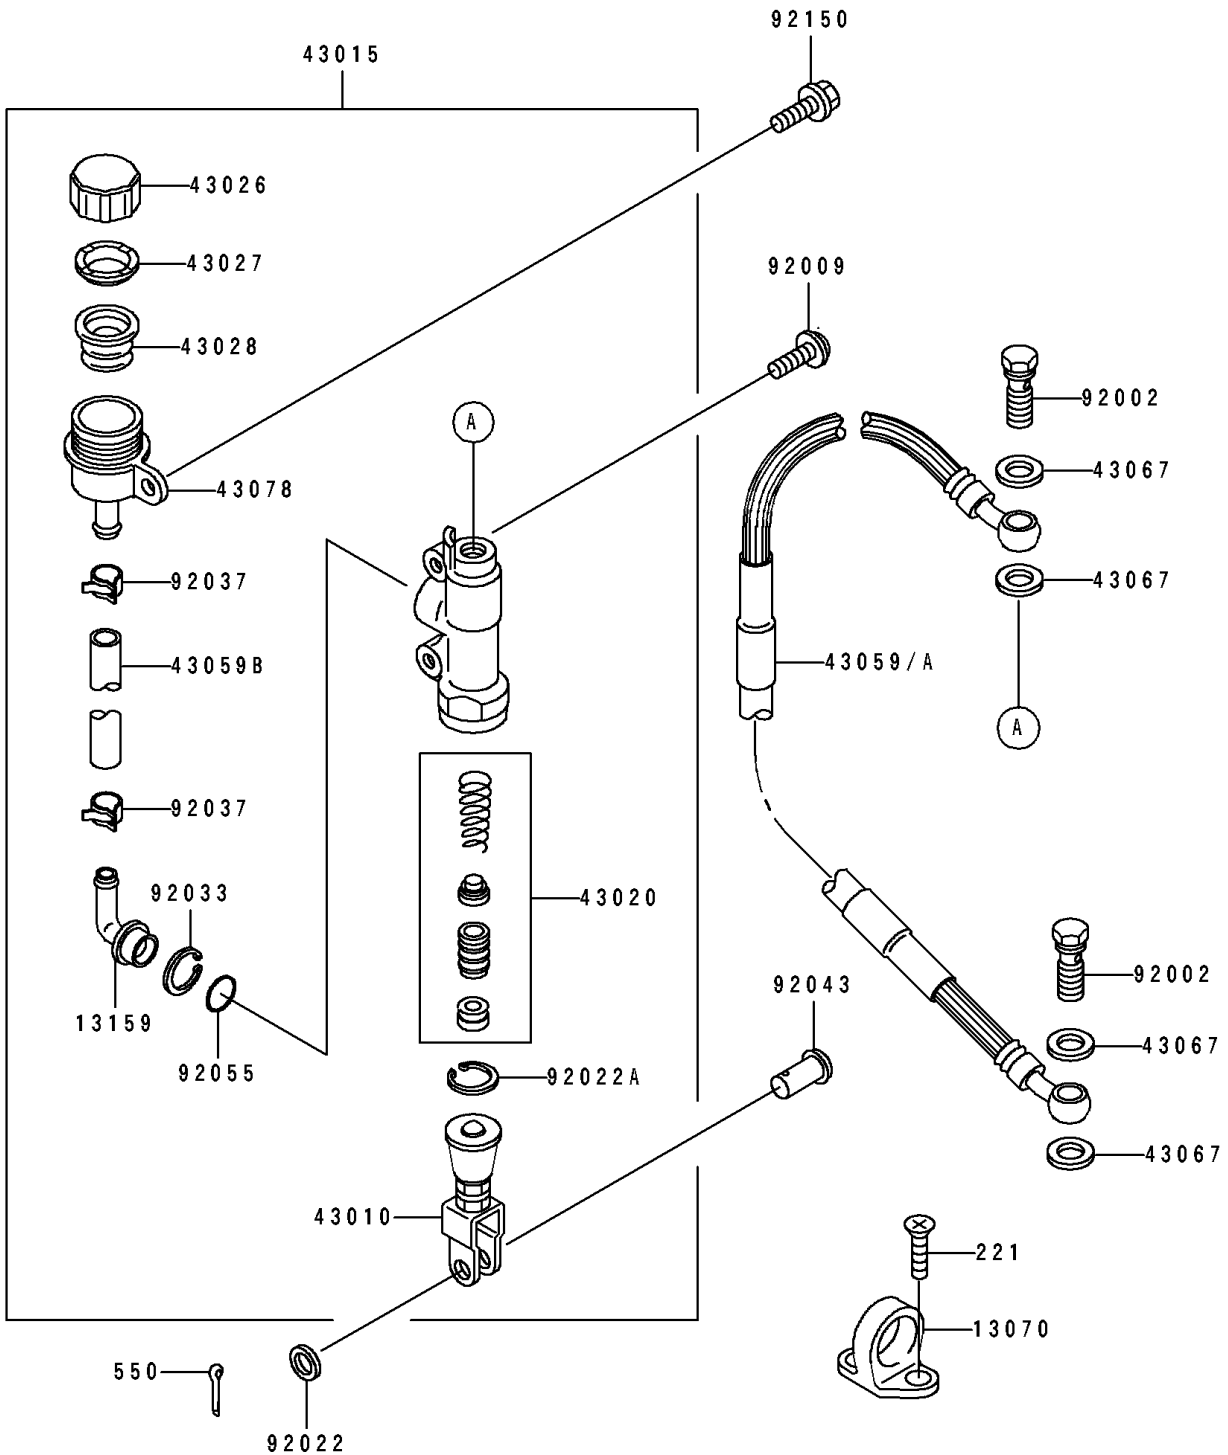

1994 Big Wheel

PARTS DIAGRAM

Rear Master Cylinder

F2293

1994 Big Wheel

PARTS LIST

Rear Master Cylinder

ITEM NAME

PART NUMBER

QUANTITY
