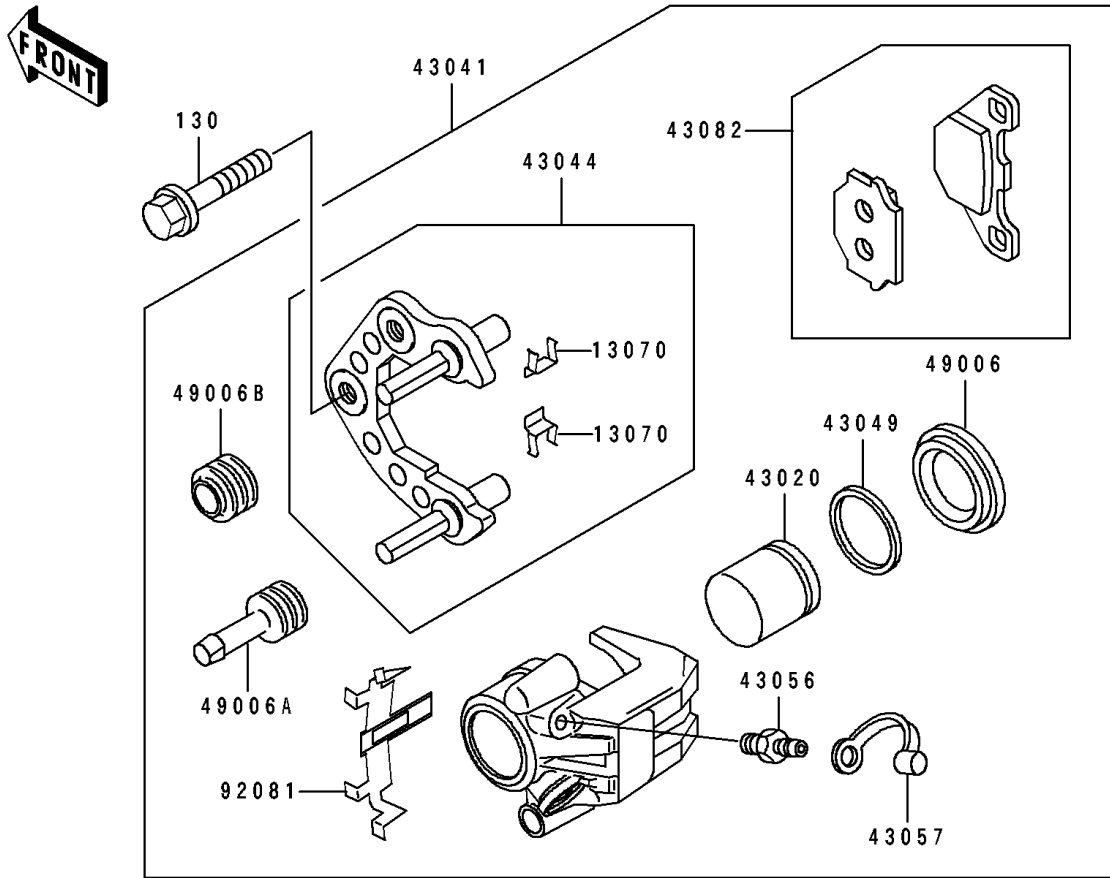

1994 Big Wheel

PARTS DIAGRAM

Front Brake

F2292

1994 Big Wheel

PARTS LIST

Front Brake

ITEM NAME

PART NUMBER

QUANTITY
