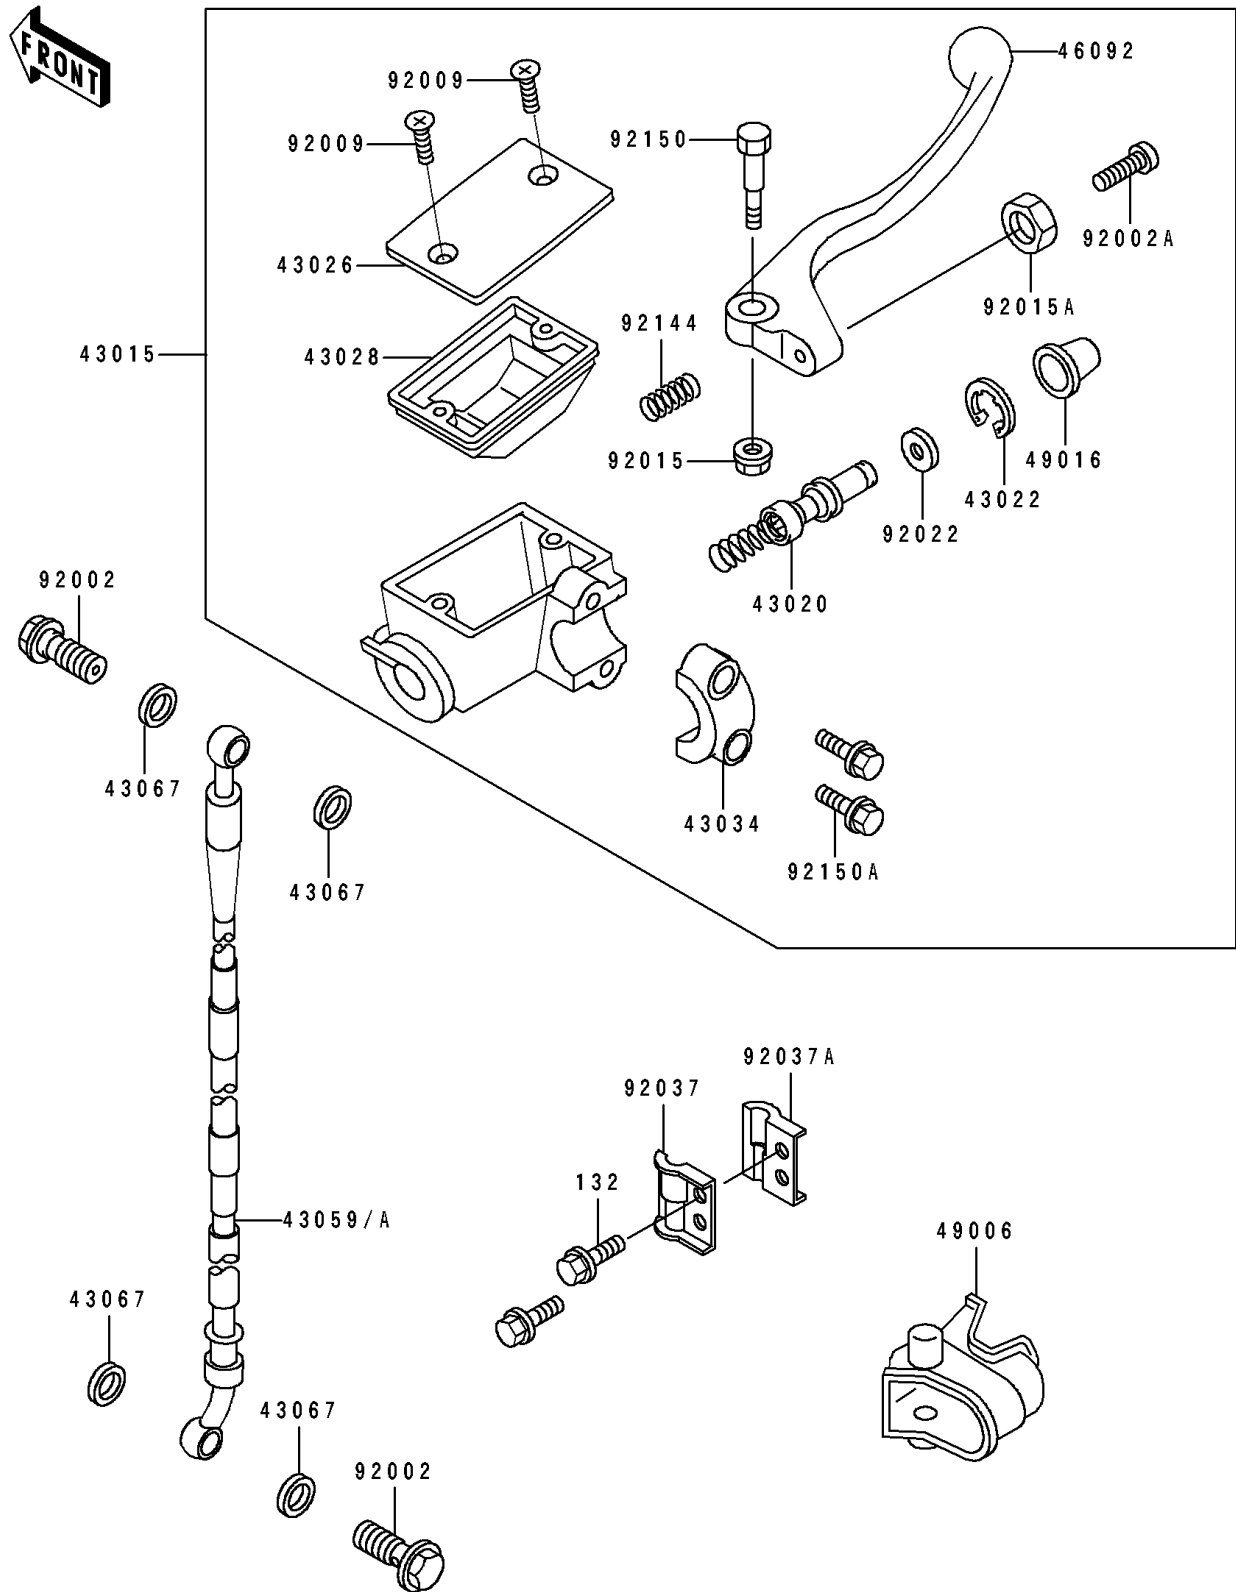

1994 Big Wheel

PARTS DIAGRAM

Front Master Cylinder

F2291

1994 Big Wheel

PARTS LIST

Front Master Cylinder

Kawasaki

Let the Good Times Roll®

ITEM NAME

PART NUMBER

QUANTITY
