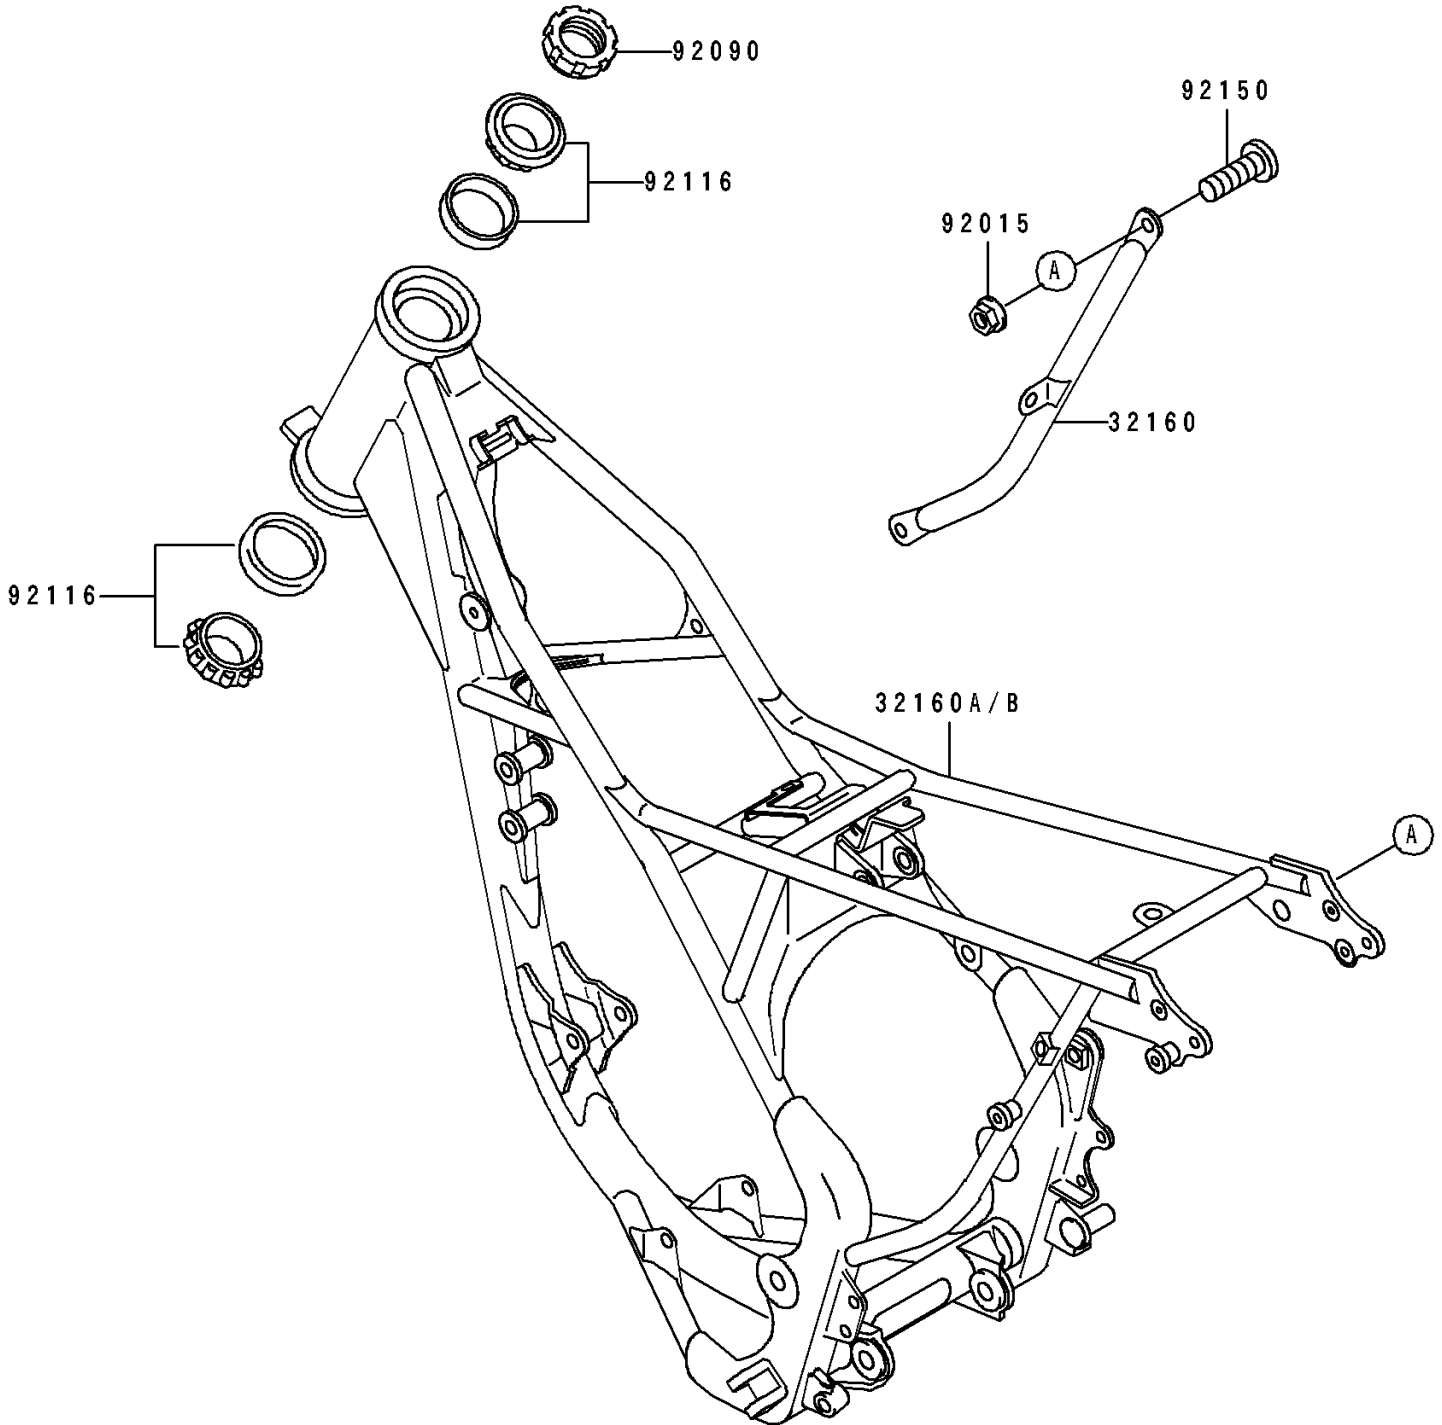

1994 Big Wheel

PARTS DIAGRAM

Frame

F 2120

1994 Big Wheel

PARTS LIST

Frame

Kawasaki

Let the Good Times Roll®

ITEM NAME

PART NUMBER

QUANTITY
