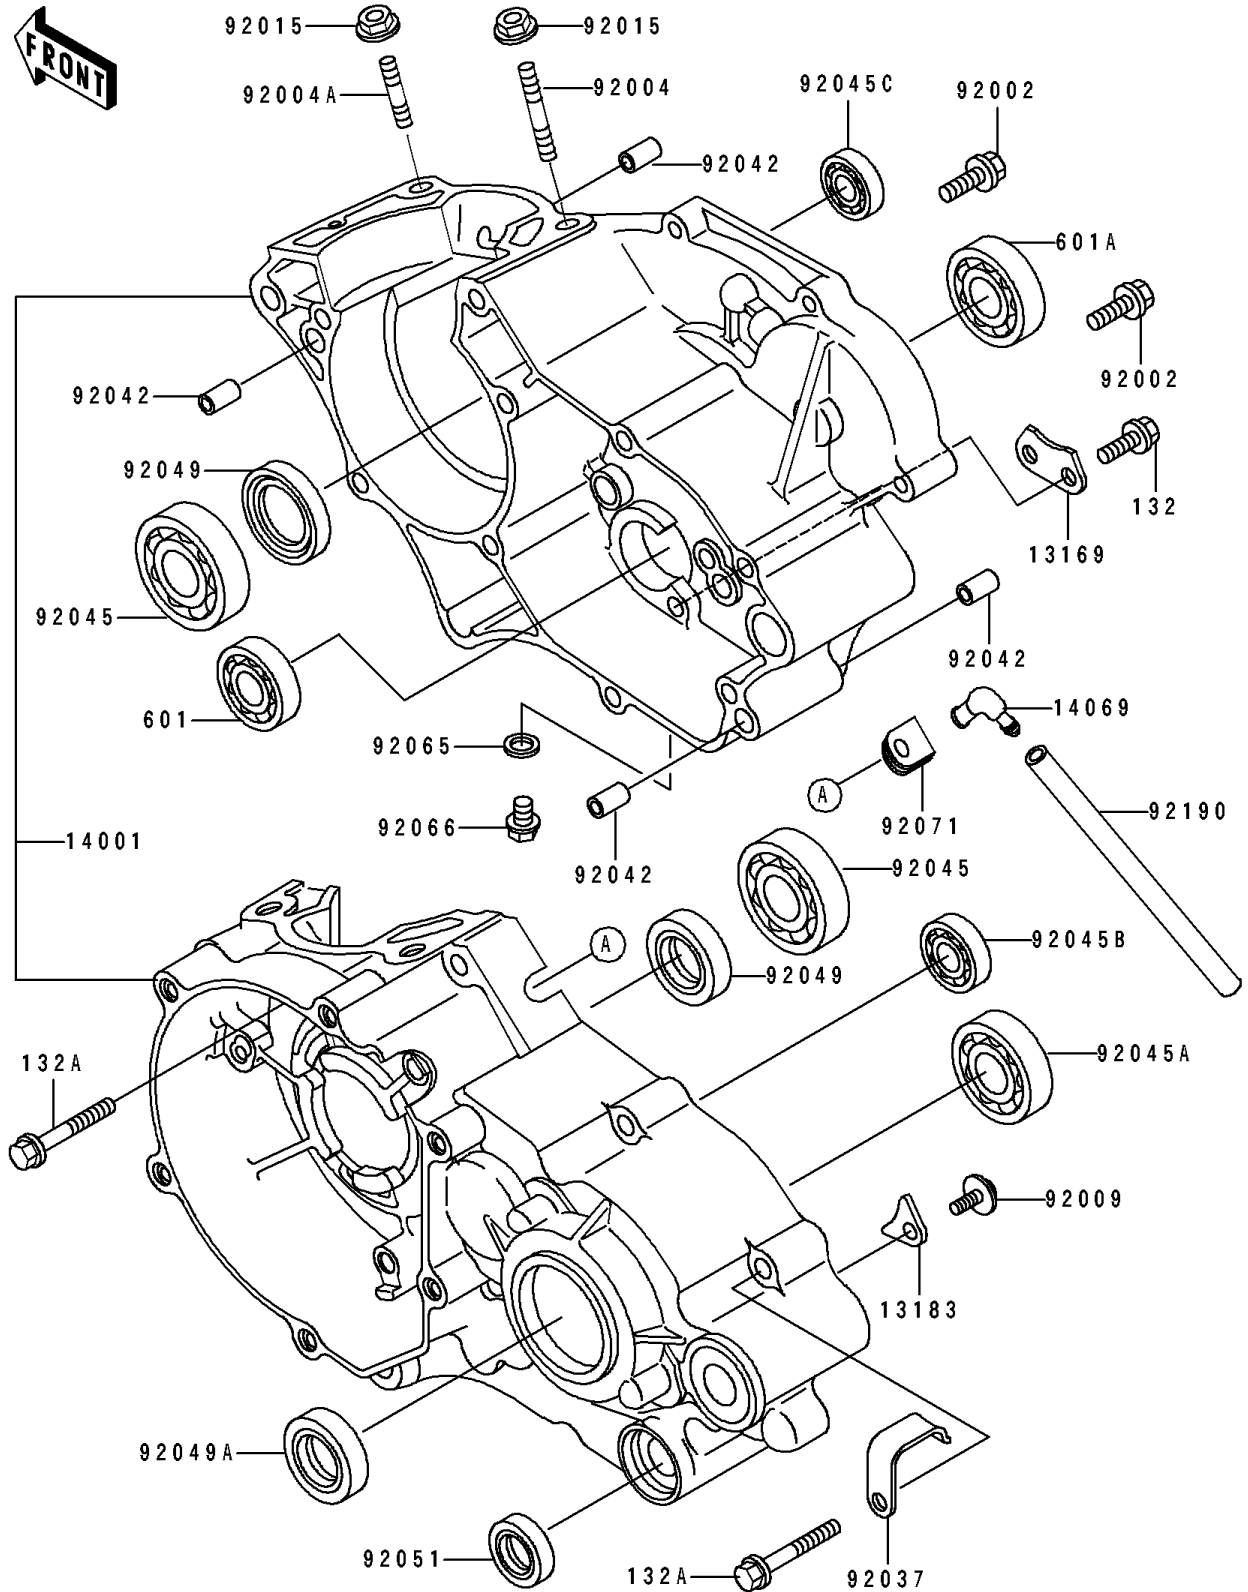

1994 Big Wheel

PARTS DIAGRAM

Crankcase

E1411

1994 Big Wheel

PARTS LIST

Crankcase

Kawasaki

Let the Good Times Roll®

ITEM NAME

PART NUMBER

QUANTITY
